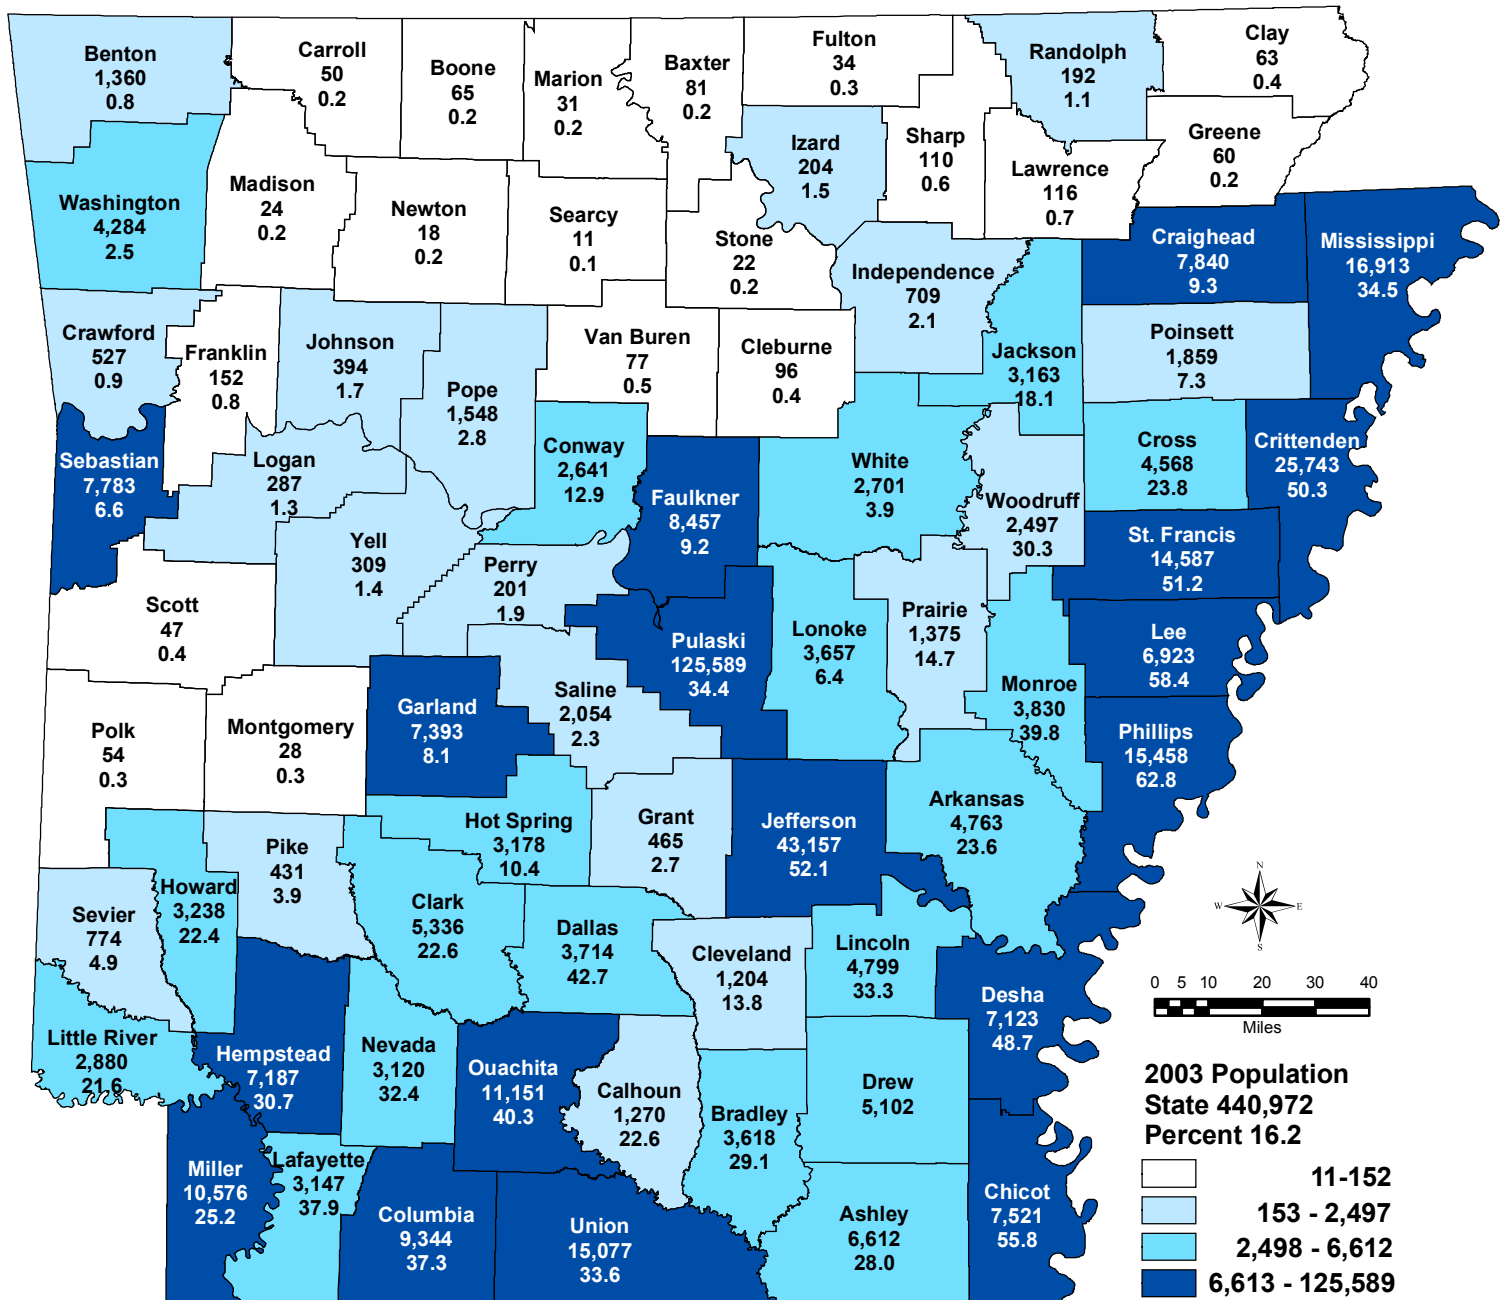

Estimated Black Population Number and Percent of County Total Population; Arkansas, by County: 2003

Source: Population Division, U.S. Census Bureau
Release Date: September 30, 2004

University of Arkansas at Little Rock
GIS Applications Laboratory
Institute for Economic Advancement
<http://argis.uarl.edu>
(501) 569-8534