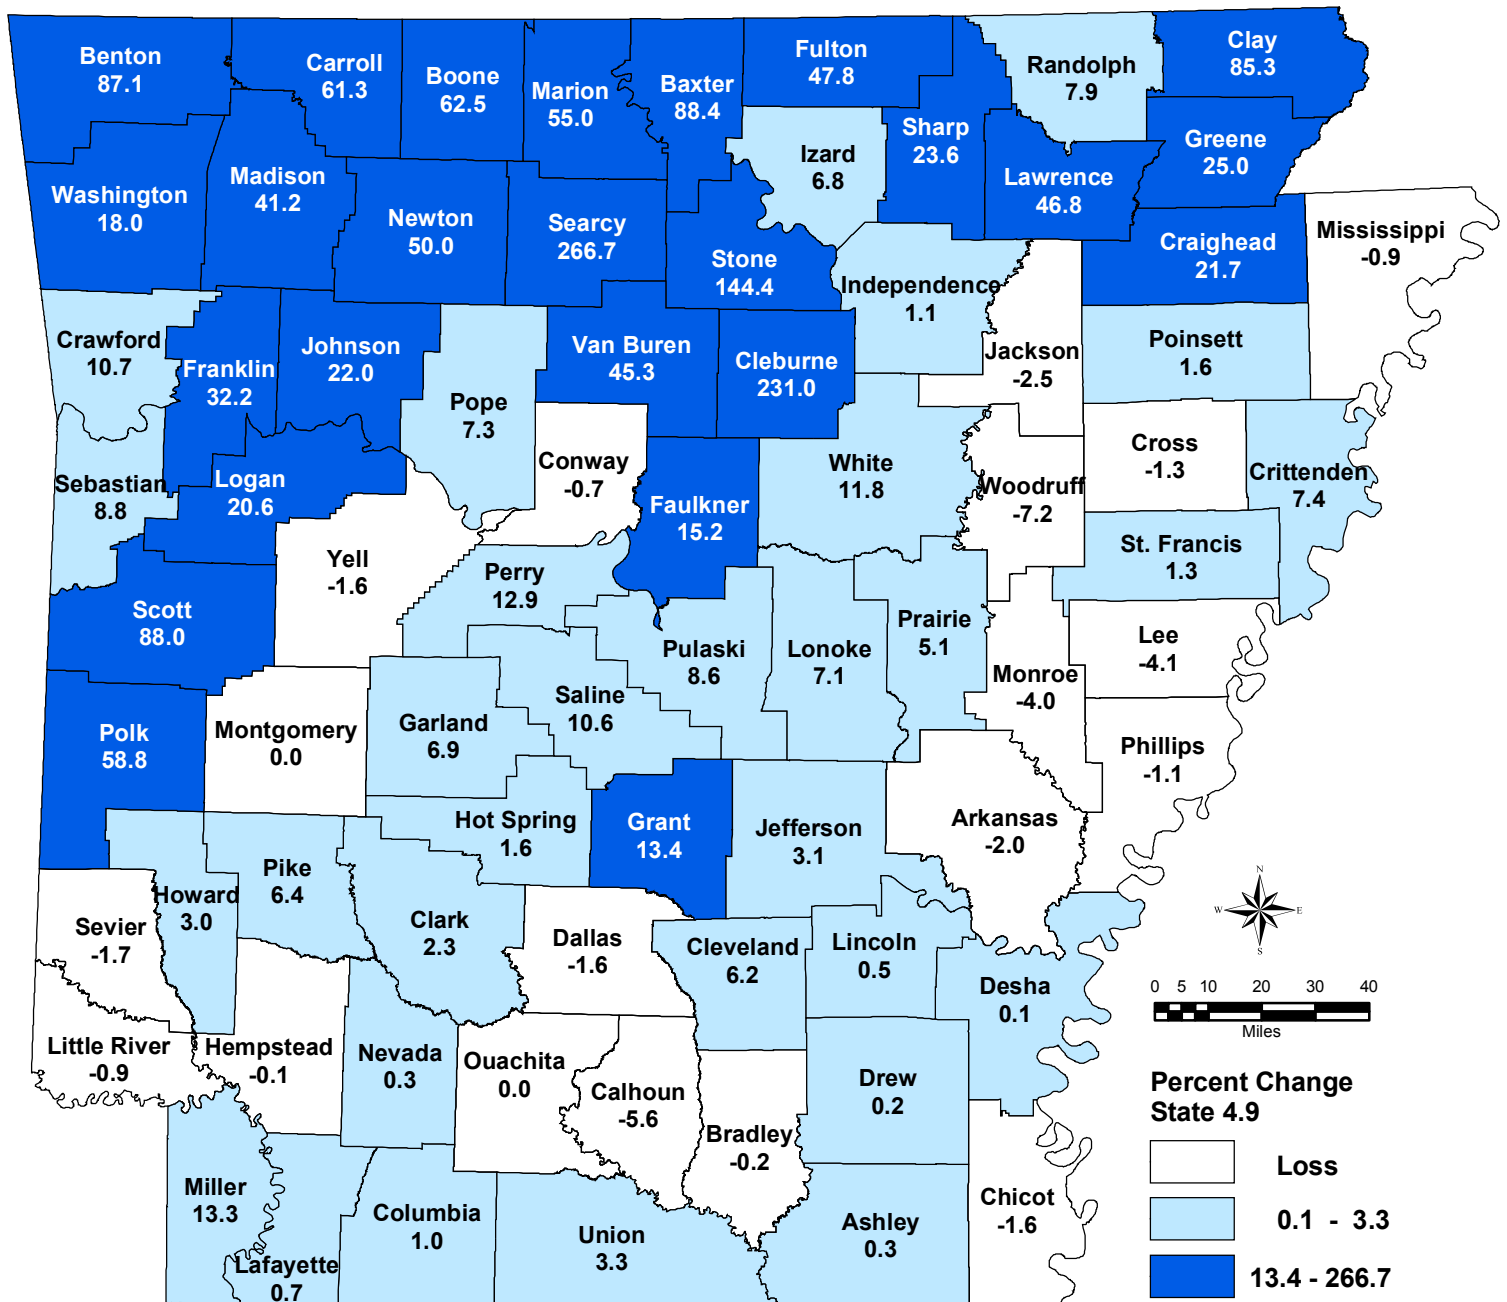

# Percent Change in Black Population; Arkansas by County: April 1, 2000 - July 1, 2003 (estimate)

Source: Population Division, U.S. Census Bureau  
Release Date: September 30, 2004

University of Arkansas at Little Rock  
GIS Applications Laboratory  
Institute for Economic Advancement  
<http://argis.uarl.edu>  
(501) 569-8534