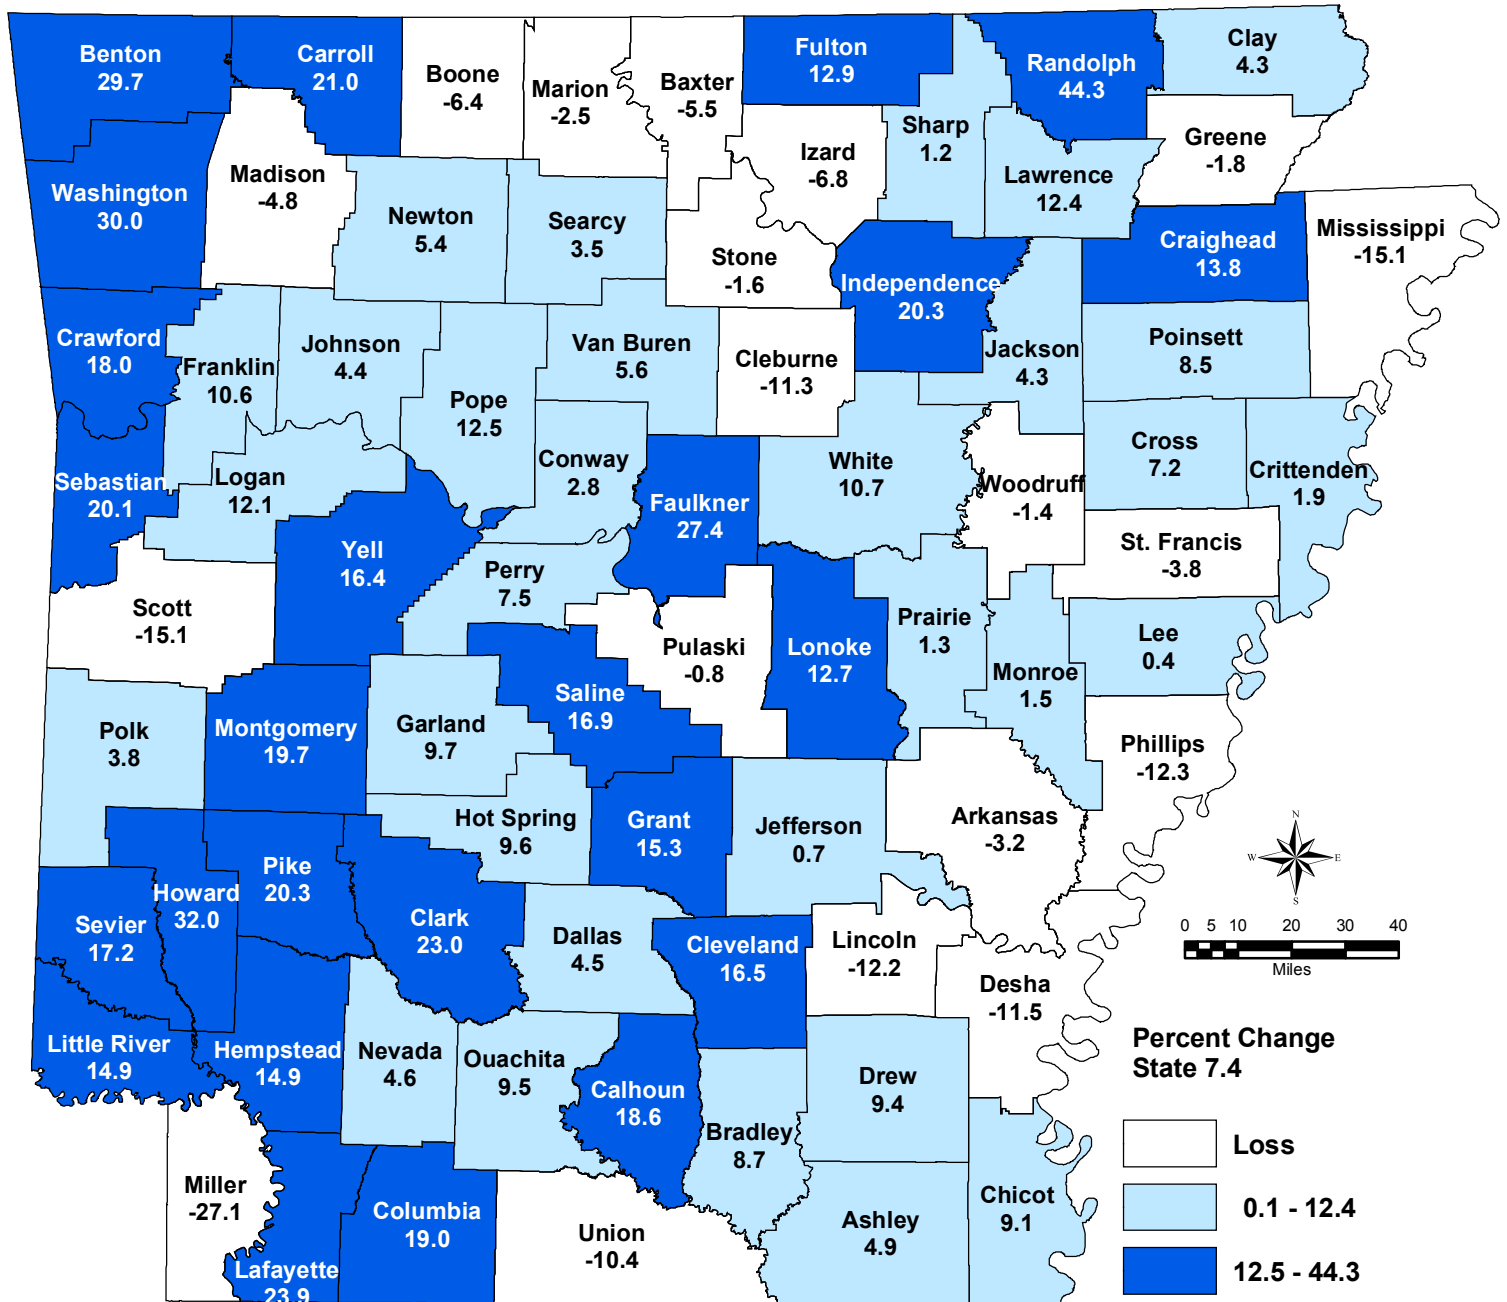

Percent Change in Hispanic Population; Arkansas by County: April 1, 2000 - July 1, 2003 (estimate)

Source: Population Division, U. S. Census Bureau
Release Date: September 30, 2004