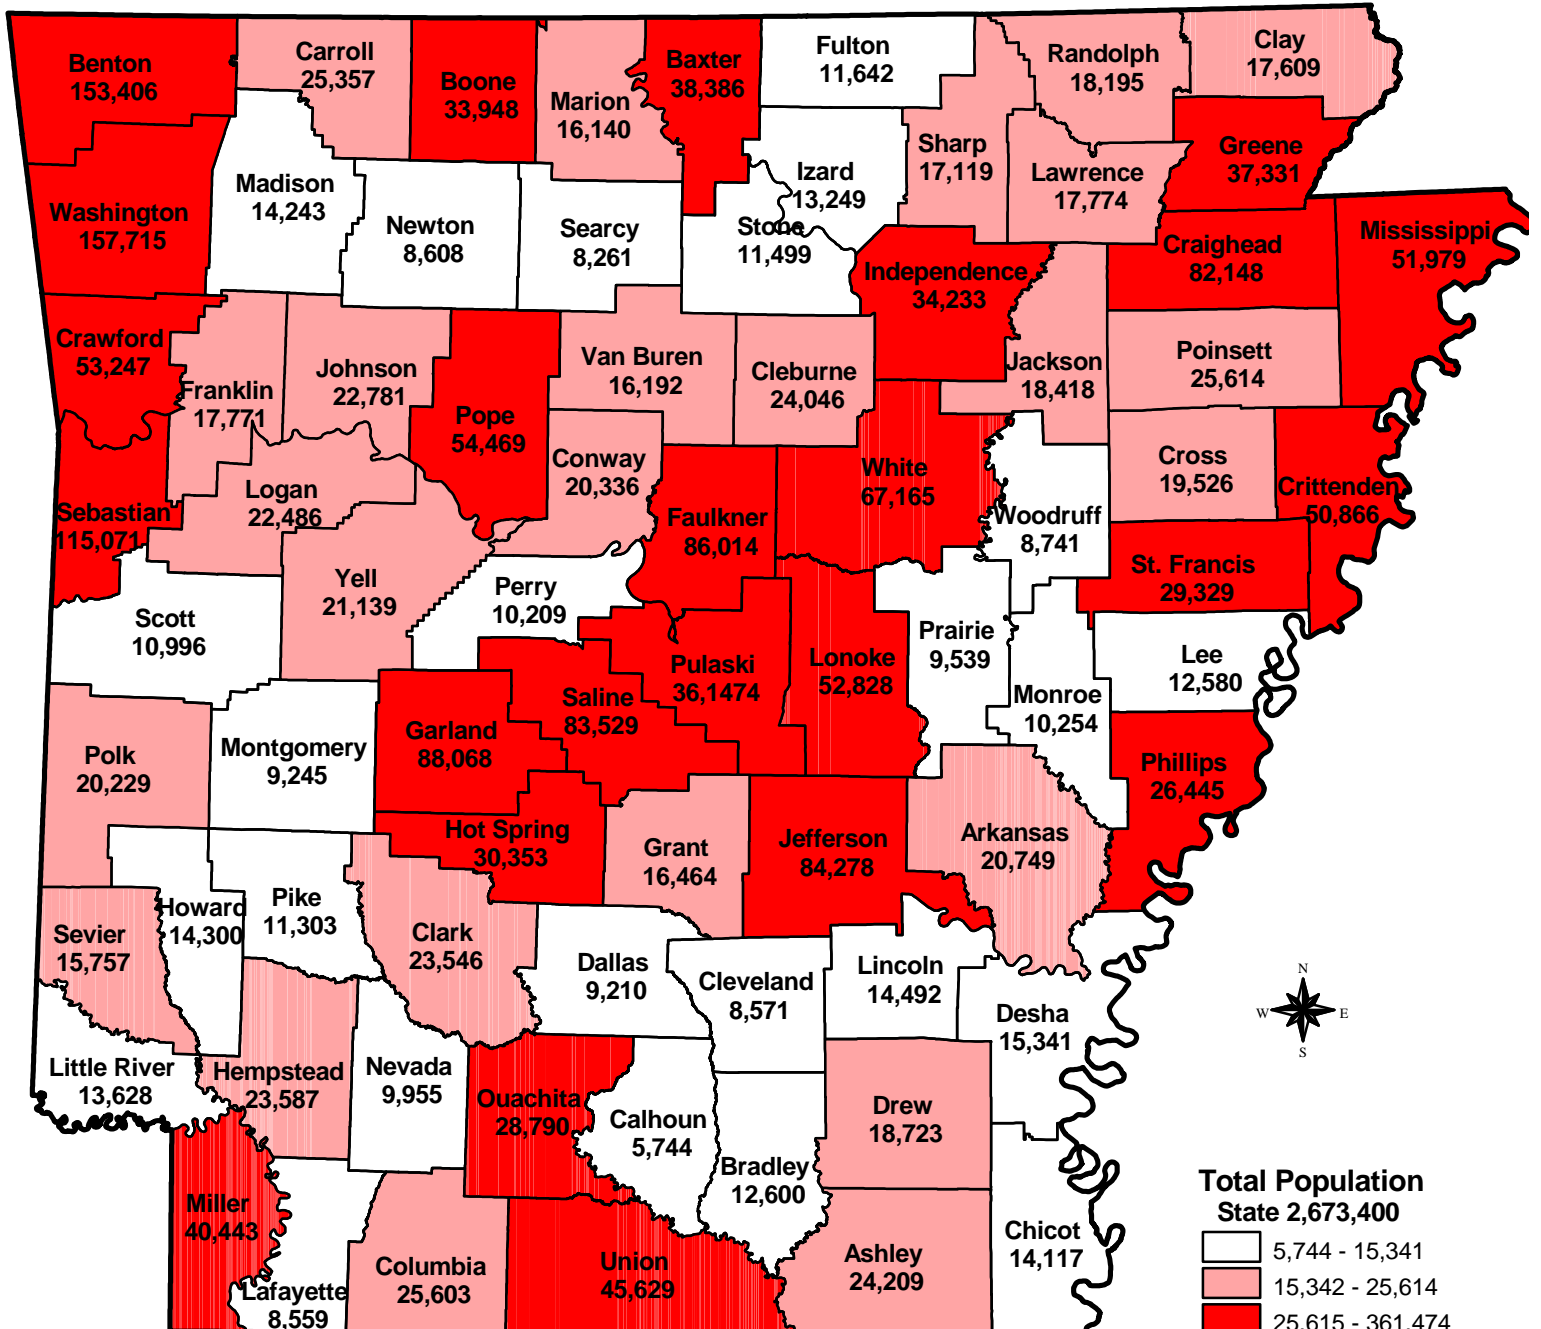

Total Population; Arkansas by County: 2000

Source: Census of Population and Housing, 2000: Redistricting Data (Public Law 94-171) Summary File, Arkansas, prepared by the Bureau of the Census, U.S. Department of Commerce Washington D.C., 2001