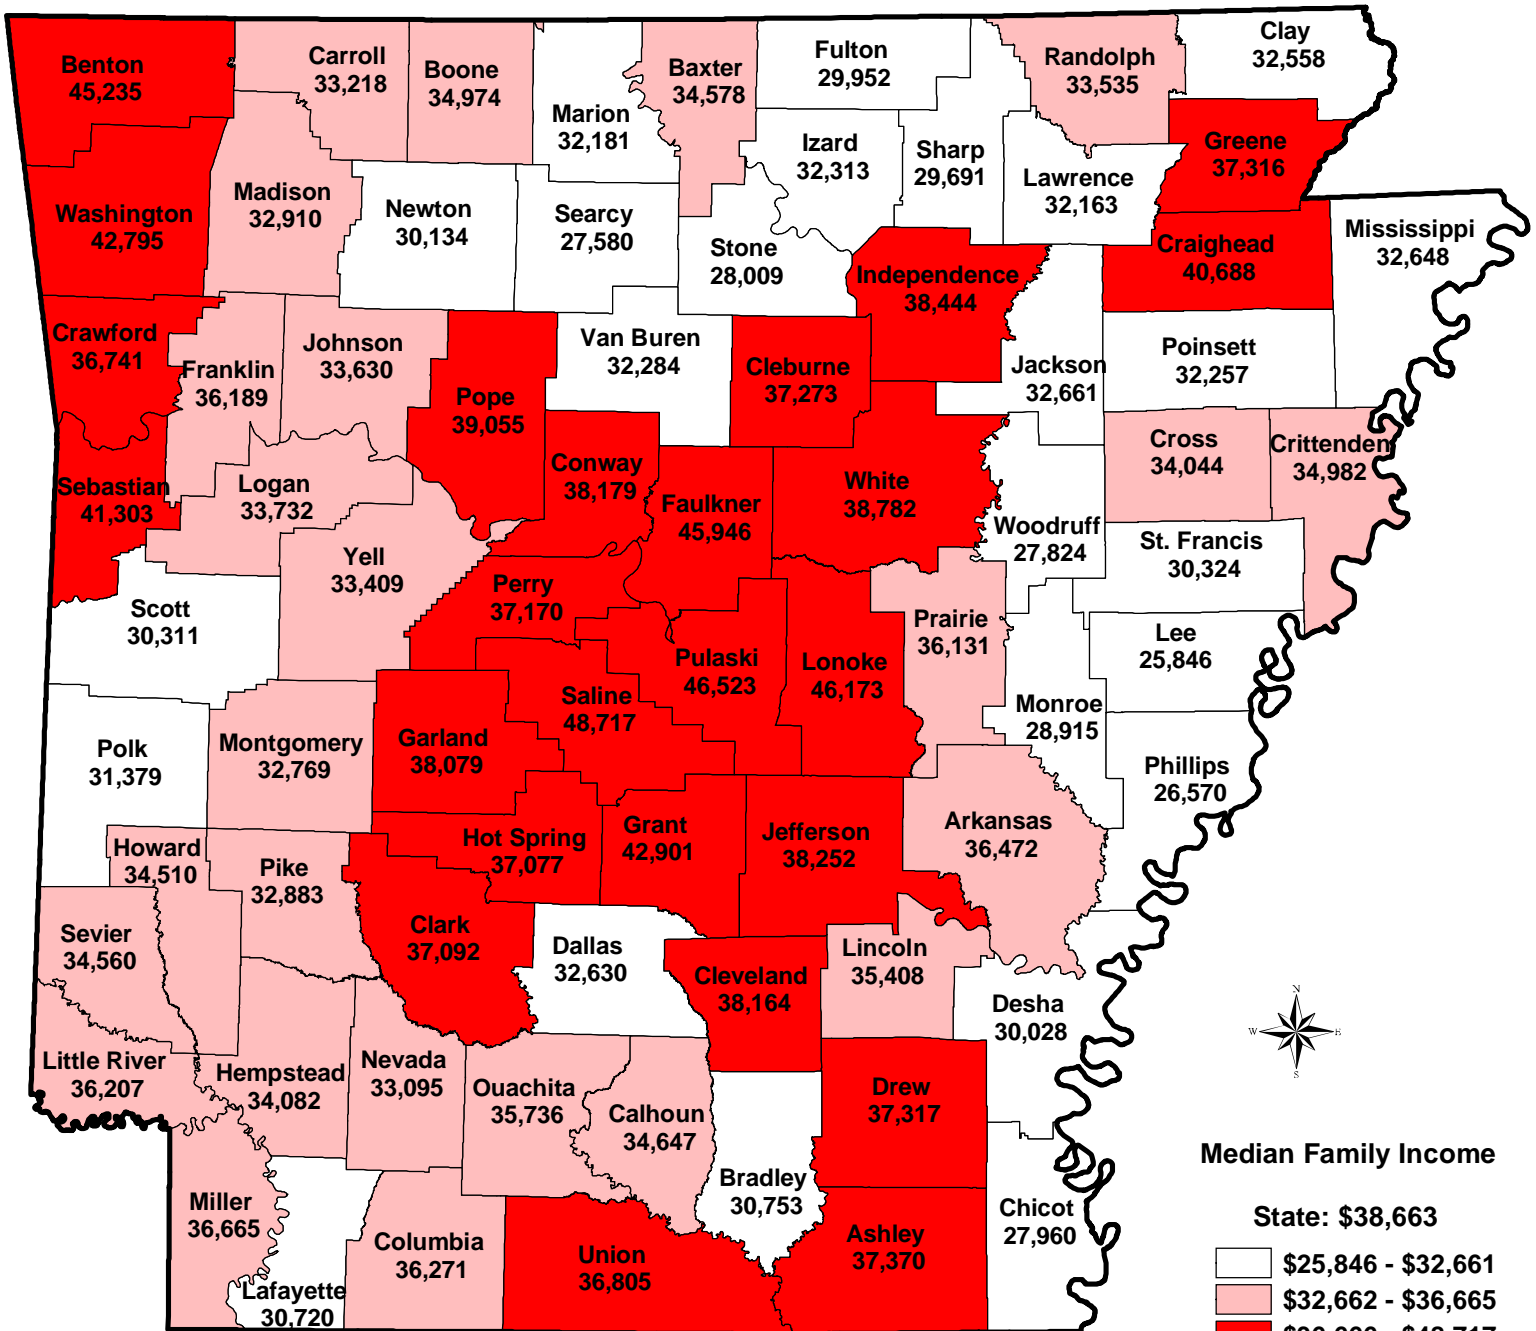

Median Family Income; Arkansas by County: 2000

(Based on 1999 Income)

Source: Census 2000 SF3 Demographic Profiles, Arkansas, prepared by the Bureau of the Census, U.S. Department of Commerce, Washington, D.C., June 4, 2002.

10 5 0 10 20 Miles