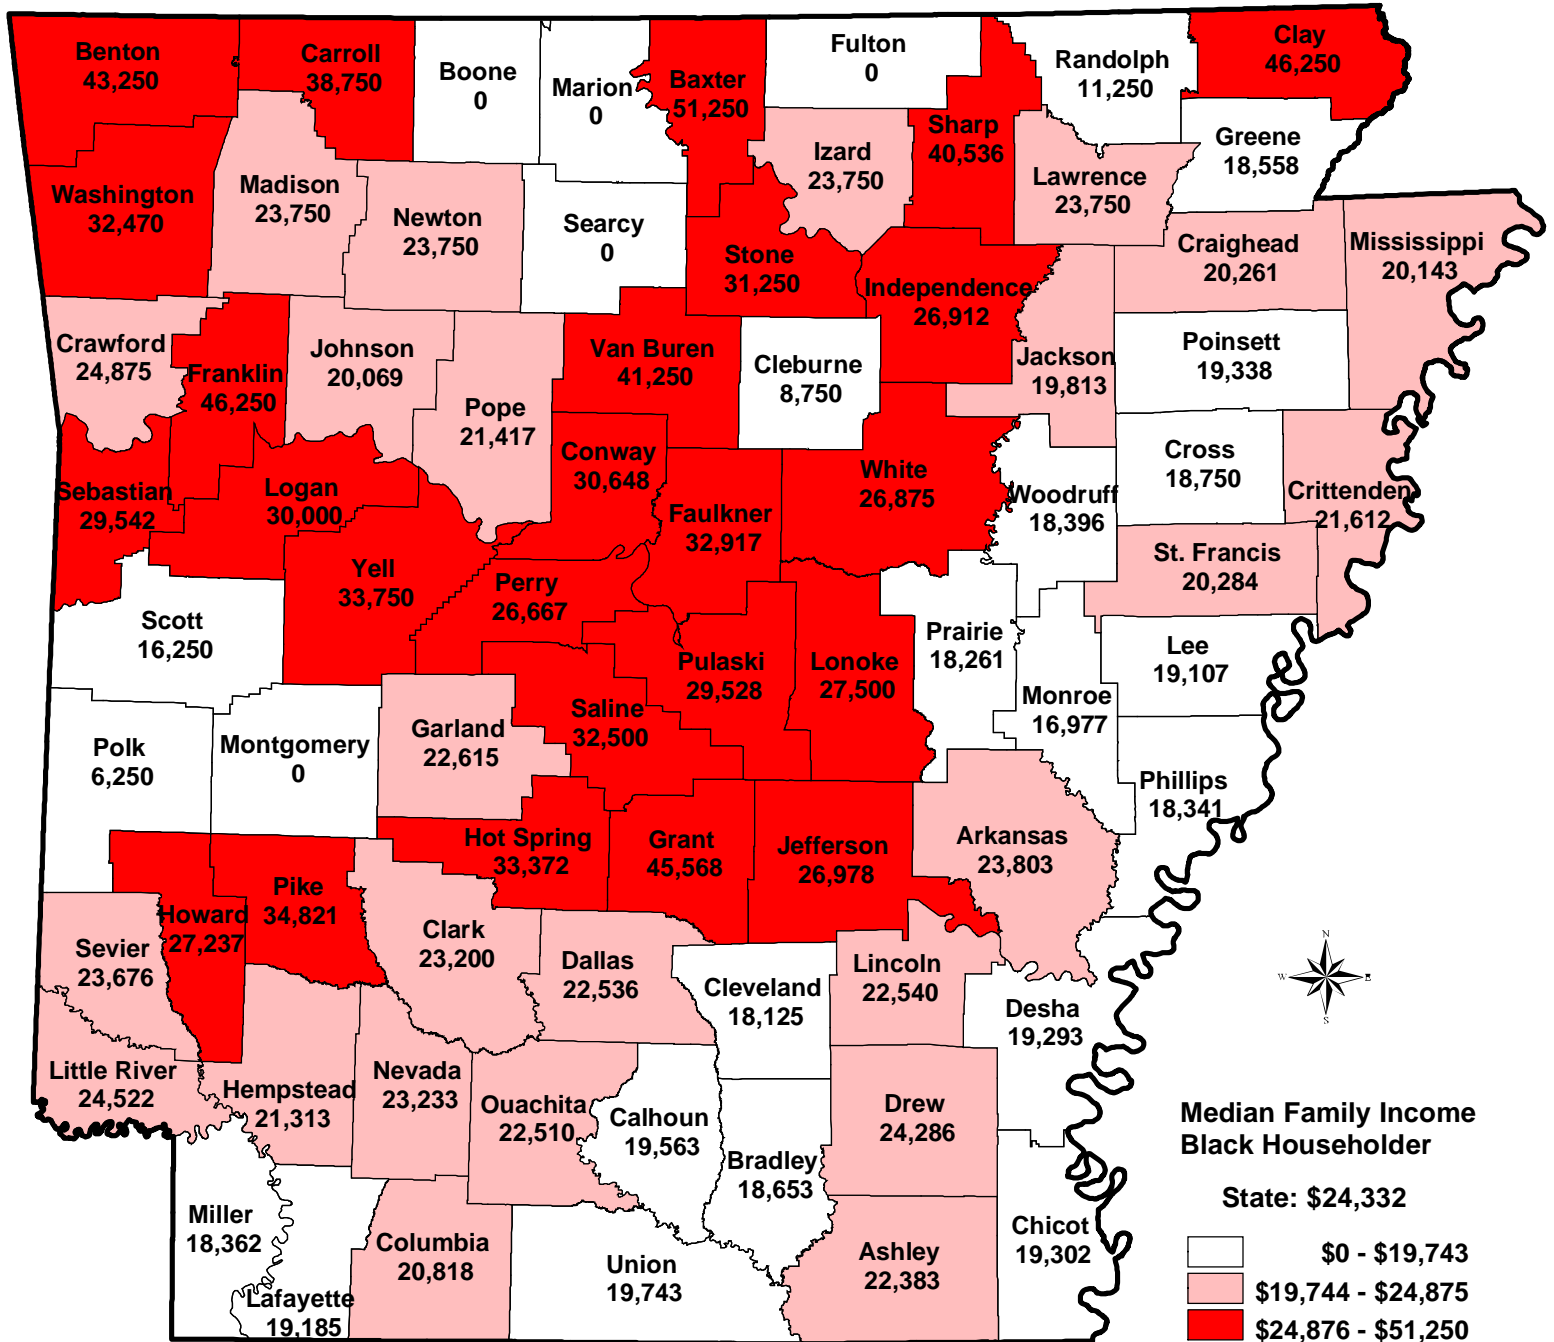

Median Family Income, Black Householder*; Arkansas, by County: 1999

* one race alone

Source: Census 2000 Summary File 3, prepared by the Bureau of the Census, U.S. Department of Commerce, Washington, D.C.

Median Family Income
Black Householder

State: \$24,332

University of Arkansas at Little Rock
GIS Applications Laboratory
Institute for Economic Advancement
<http://argis.uarl.edu>
(501)569-8534