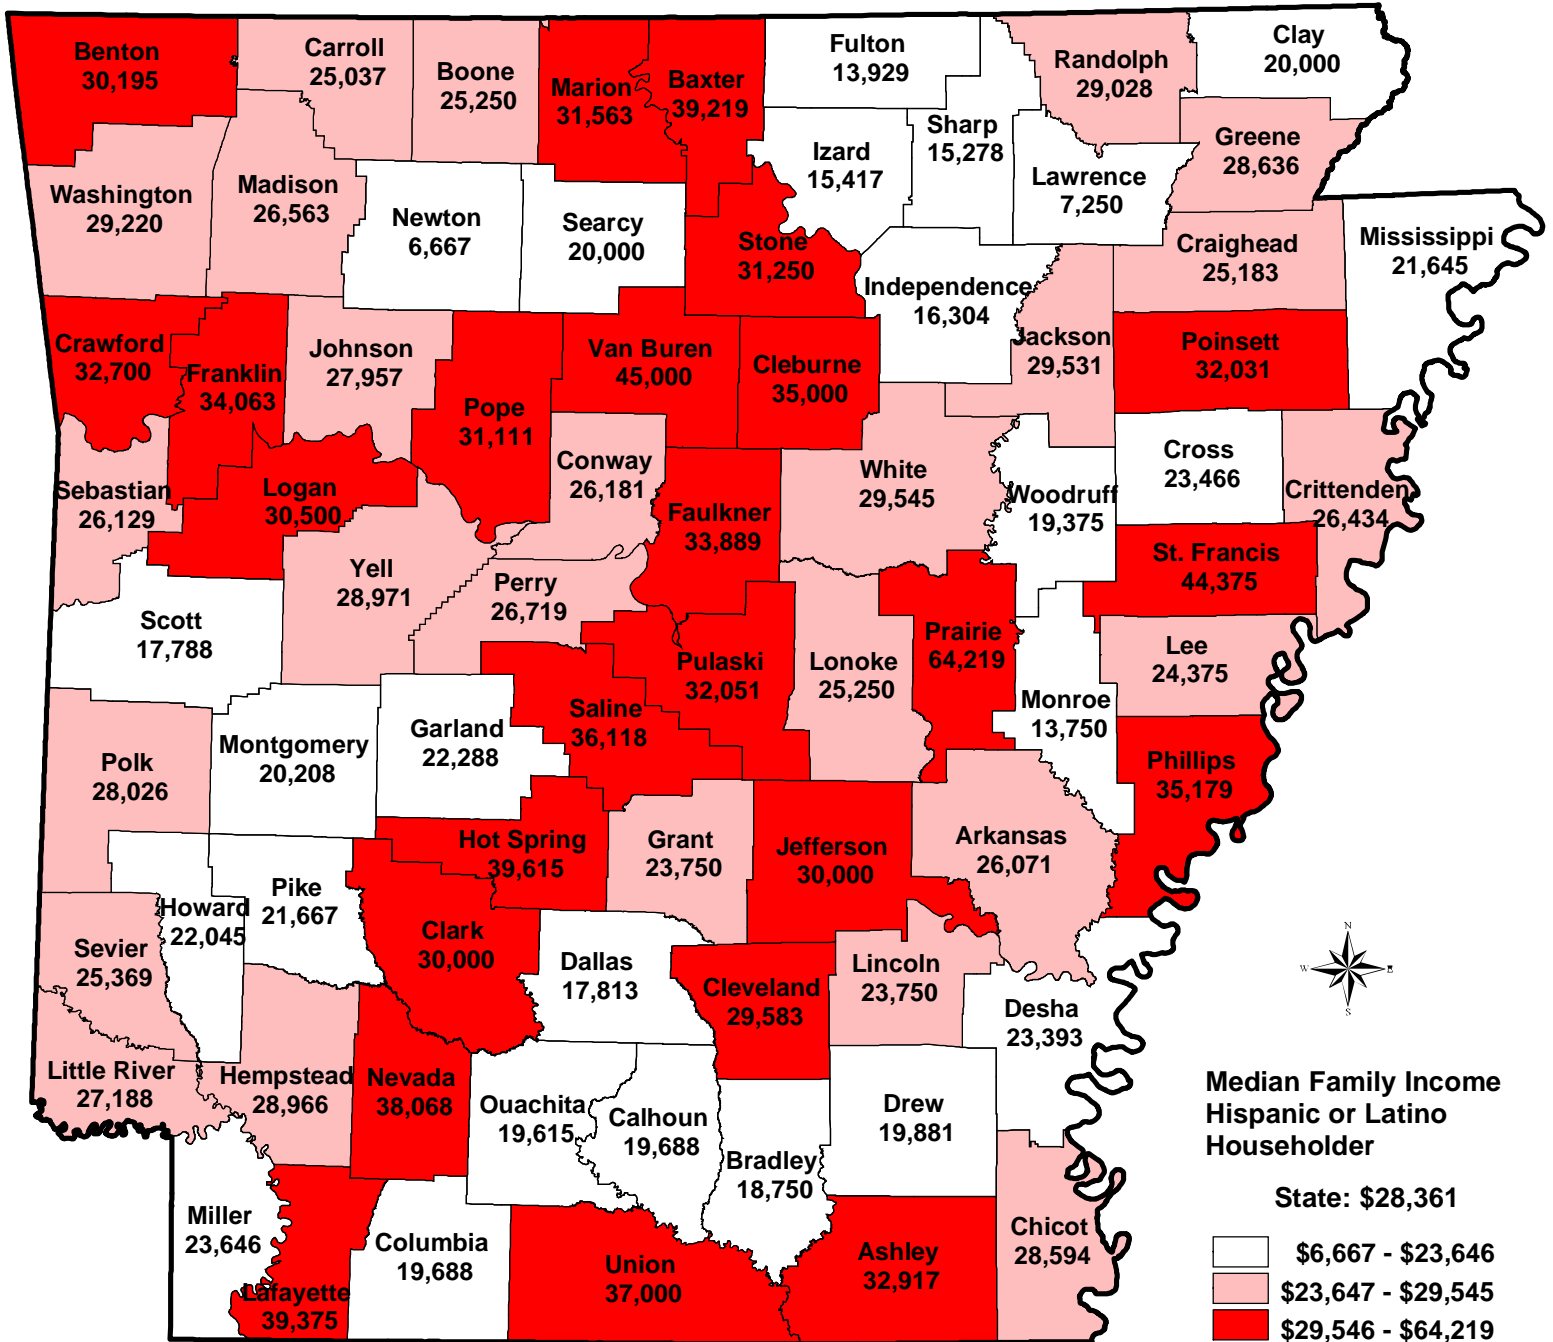

Median Family Income, Hispanic or Latino Householder; Arkansas, by County: 1999

Source: Census 2000 Summary File 3, prepared by the Bureau of the Census, U.S. Department of Commerce, Washington, D.C.

University of Arkansas at Little Rock
 GIS Applications Laboratory
 Institute for Economic Advancement
<http://argis.uarl.edu>
 (501)569-8534