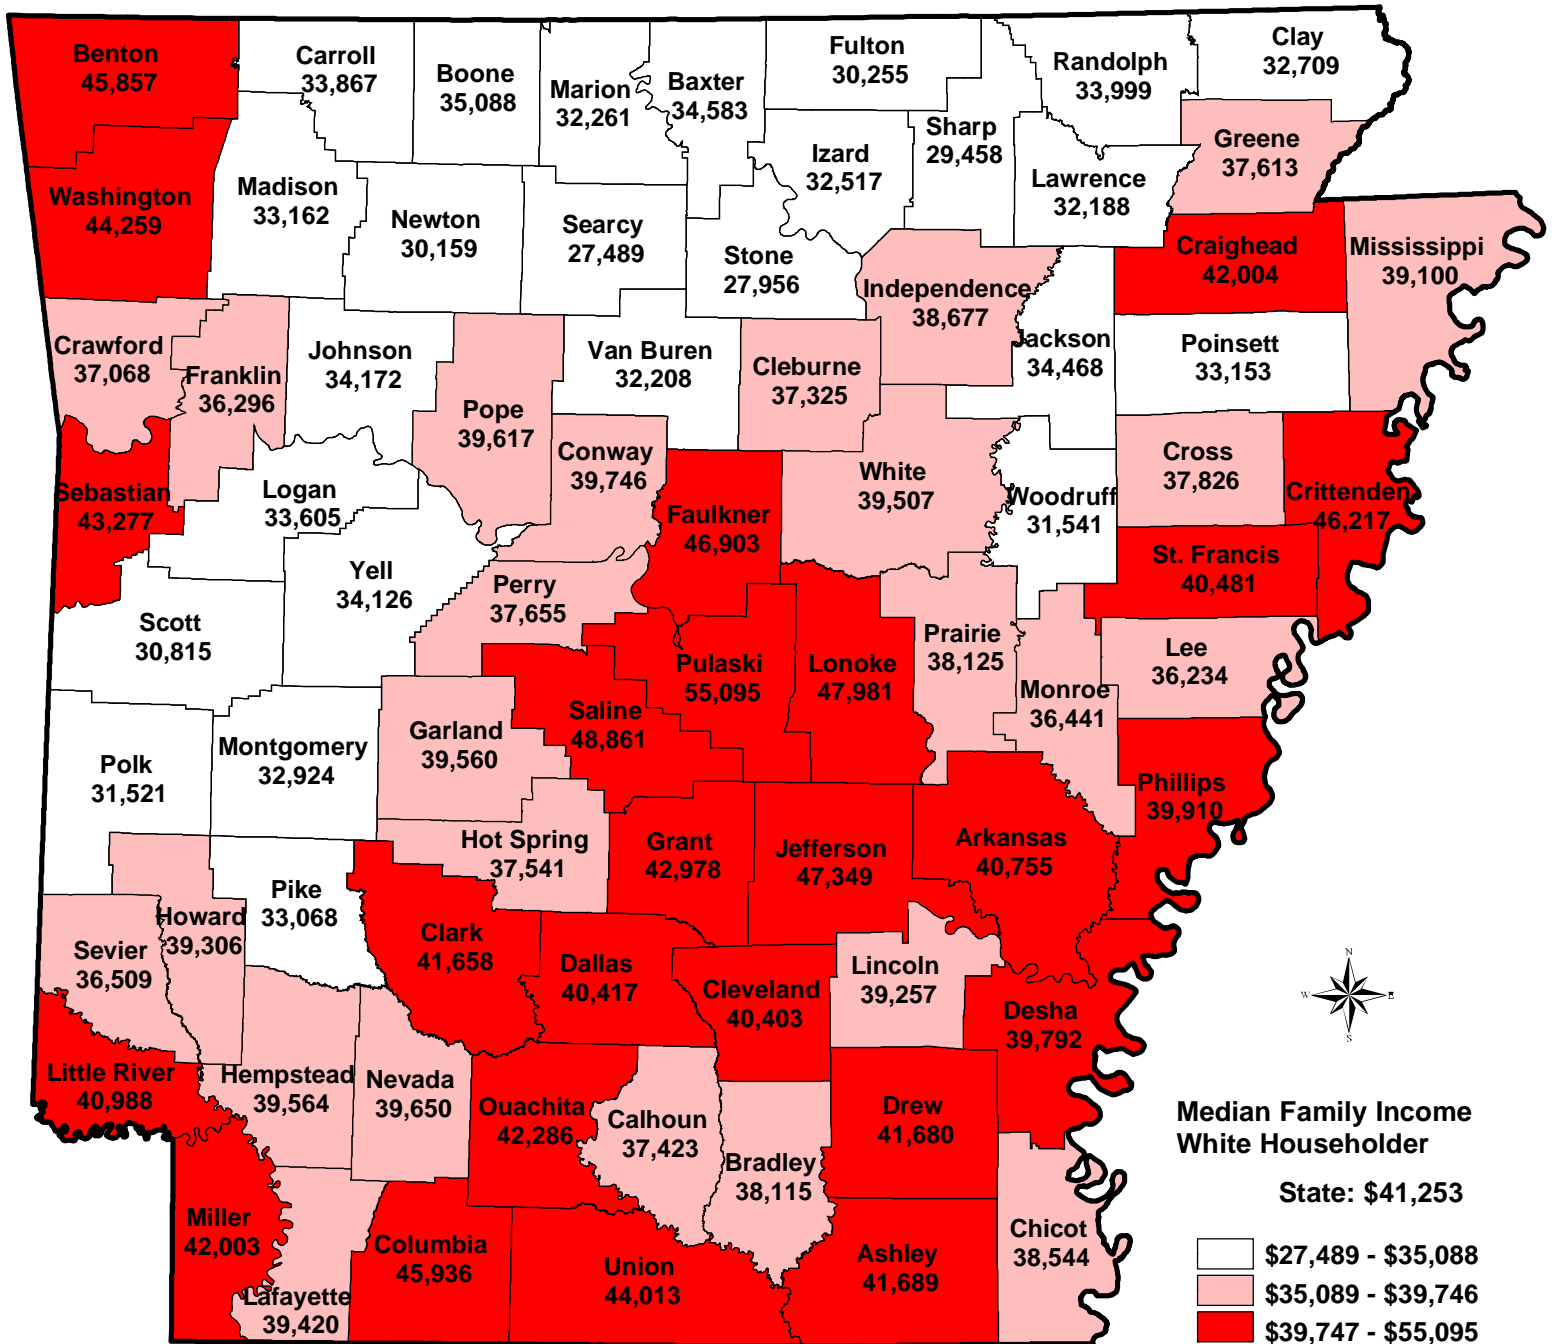

Median Family Income, White Householder*; Arkansas, by County: 1999

* one race alone

Source: Census 2000 Summary File 3, prepared by the Bureau of the Census, U.S. Department of Commerce, Washington, D.C.