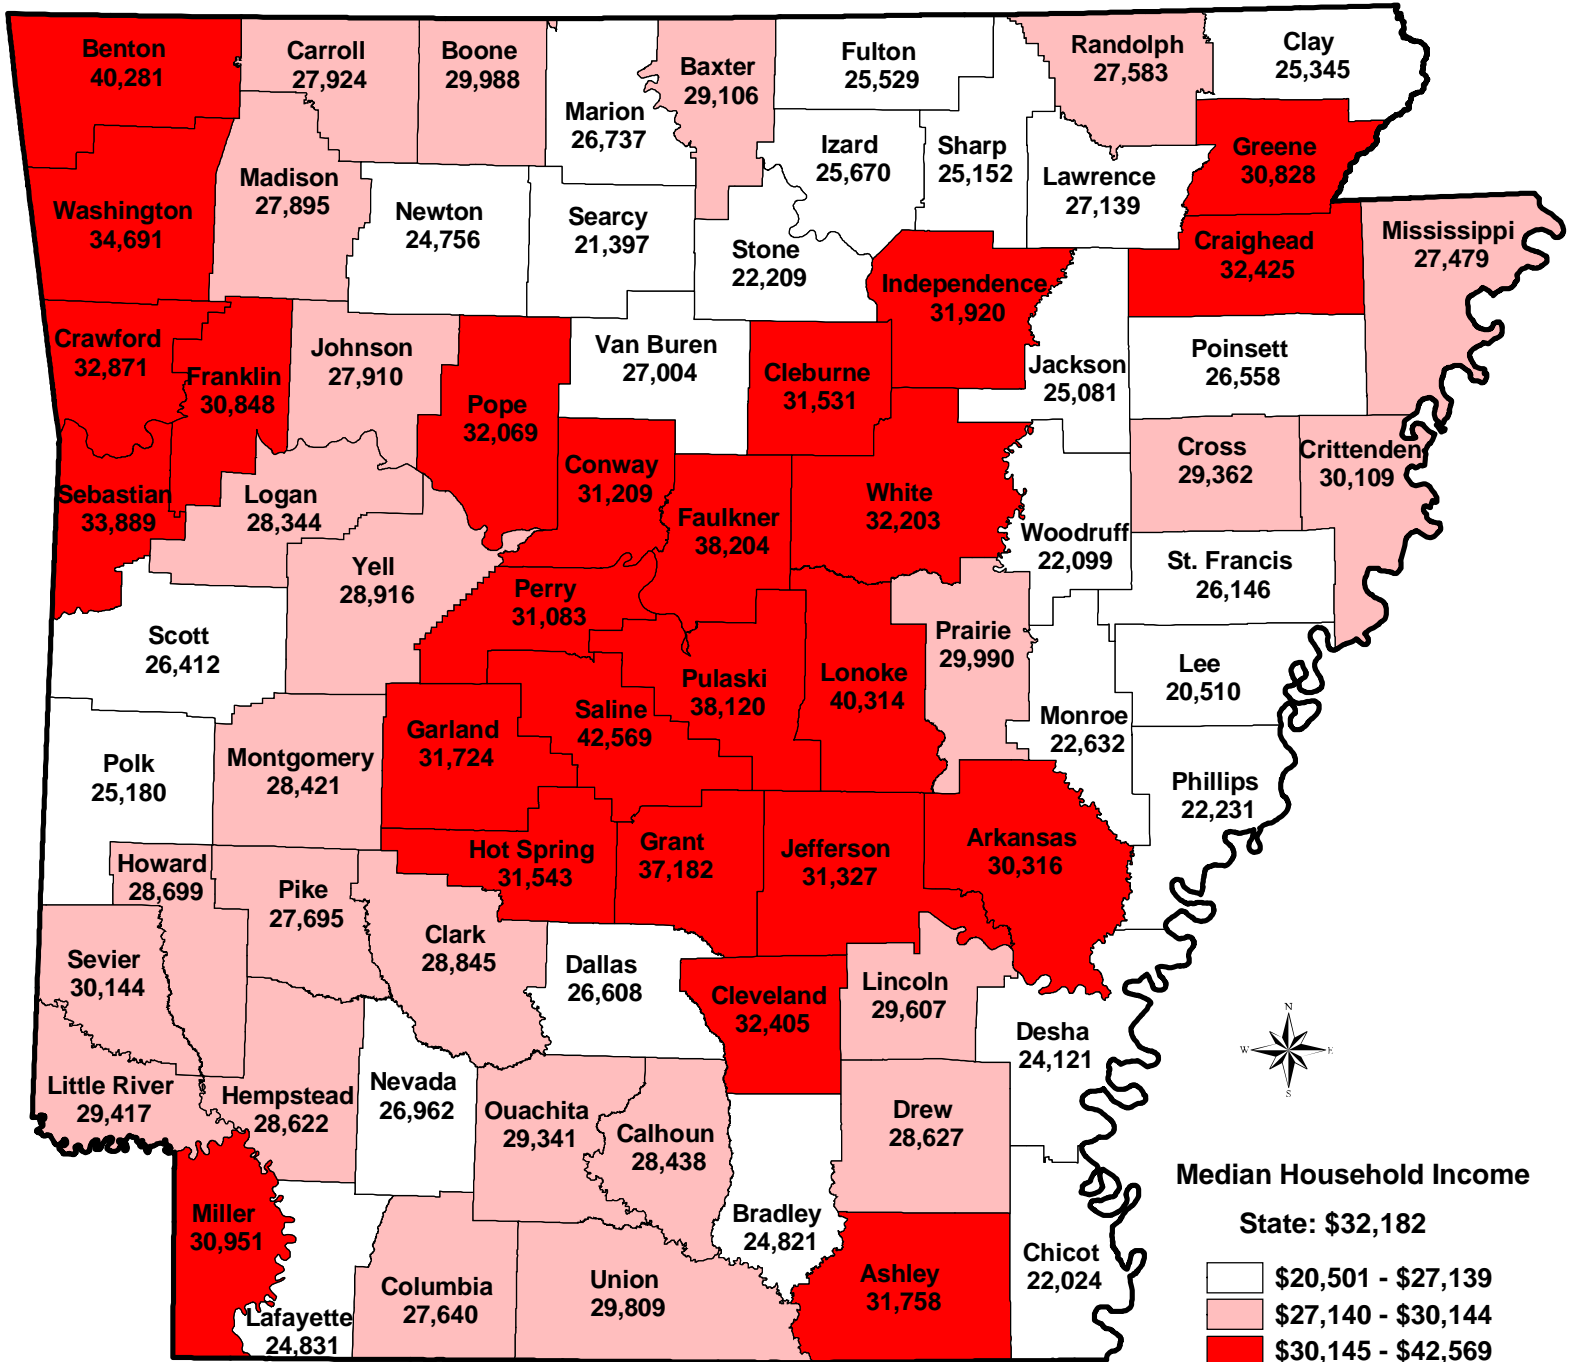

Median Household Income; Arkansas by County: 2000

(Based on 1999 Income)

Source: Census 2000 SF3 Demographic Profiles, Arkansas, prepared by the Bureau of the Census, U.S. Department of Commerce, Washington, D.C., June 4, 2002.