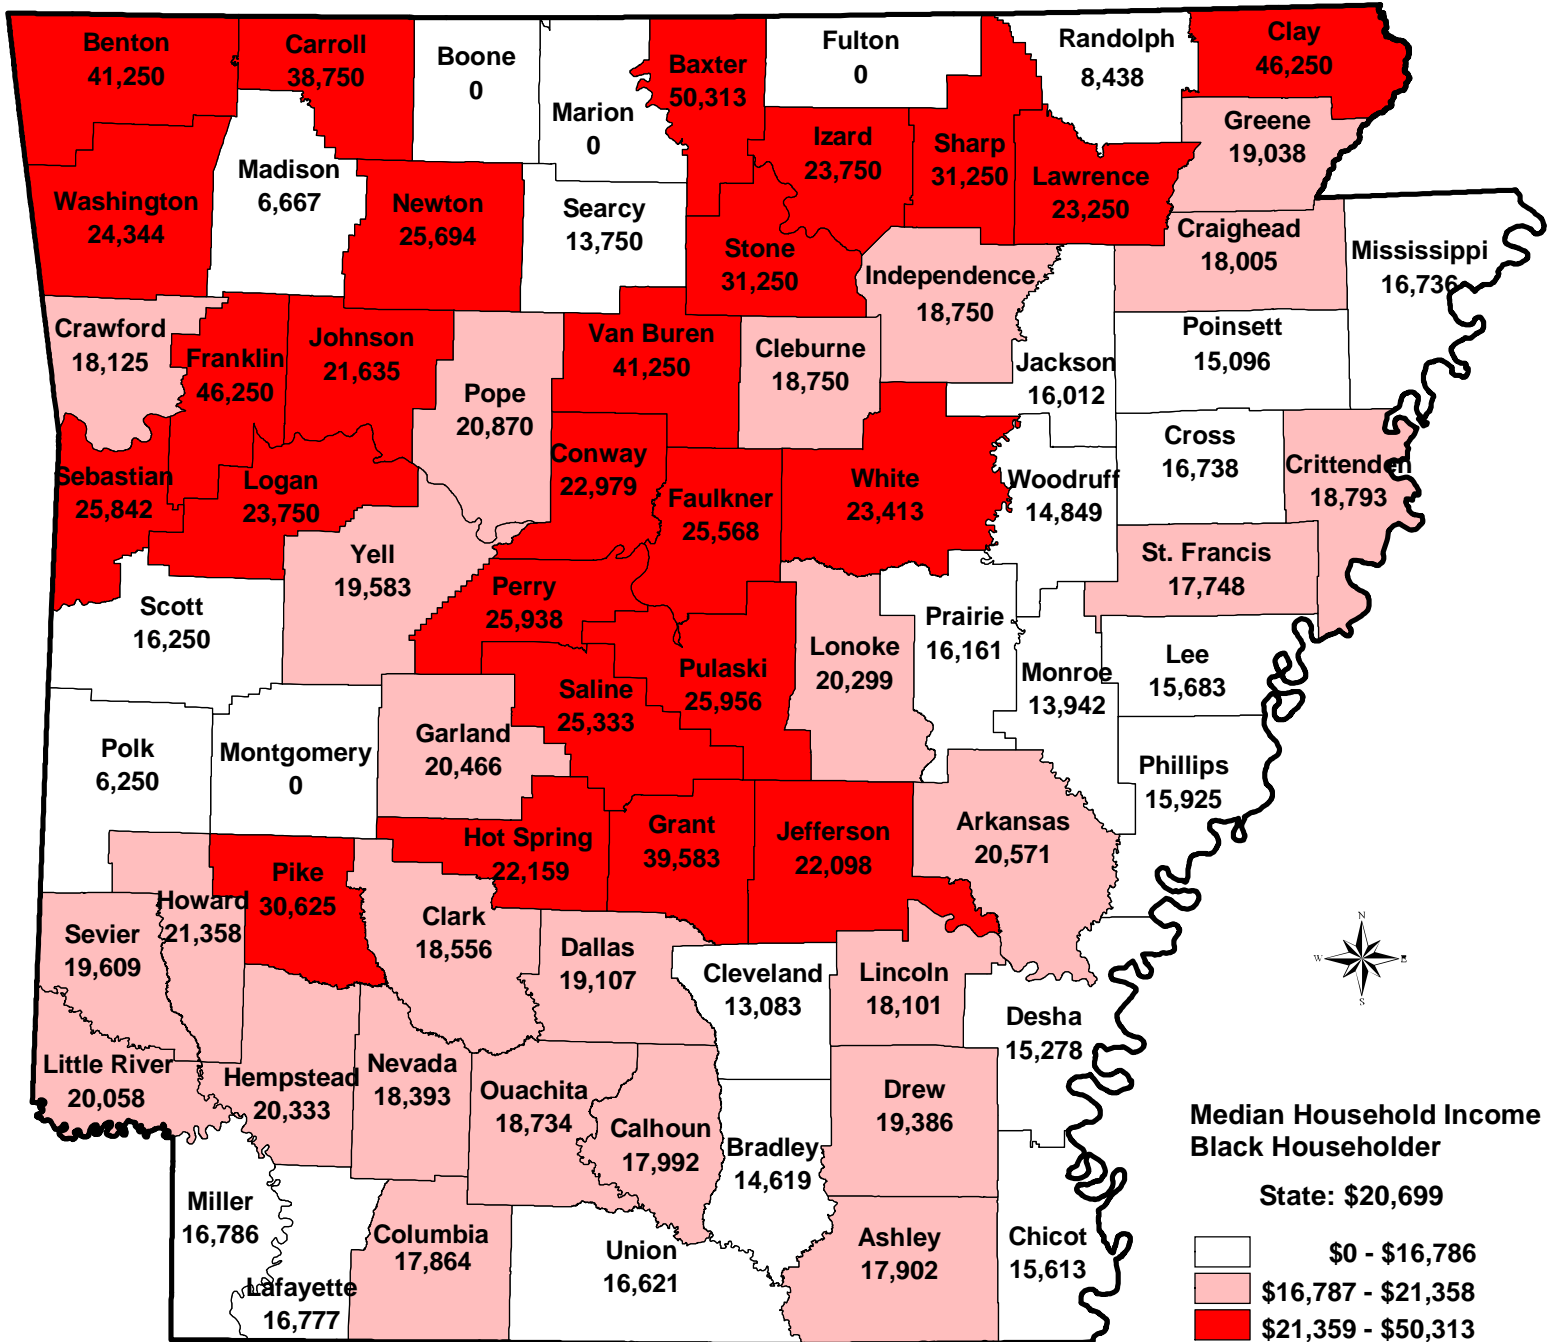

# Median Household Income, Black Householder\*; Arkansas by County: 1999

\* one race alone

Source: Census 2000 Summary File 3, prepared by the Bureau of the Census, U.S. Department of Commerce, Washington, D.C.

Median Household Income  
Black Householder

State: \$20,699

University of Arkansas at Little Rock  
GIS Applications Laboratory  
Institute for Economic Advancement  
<http://argis.uarl.edu>  
(501)569-8534