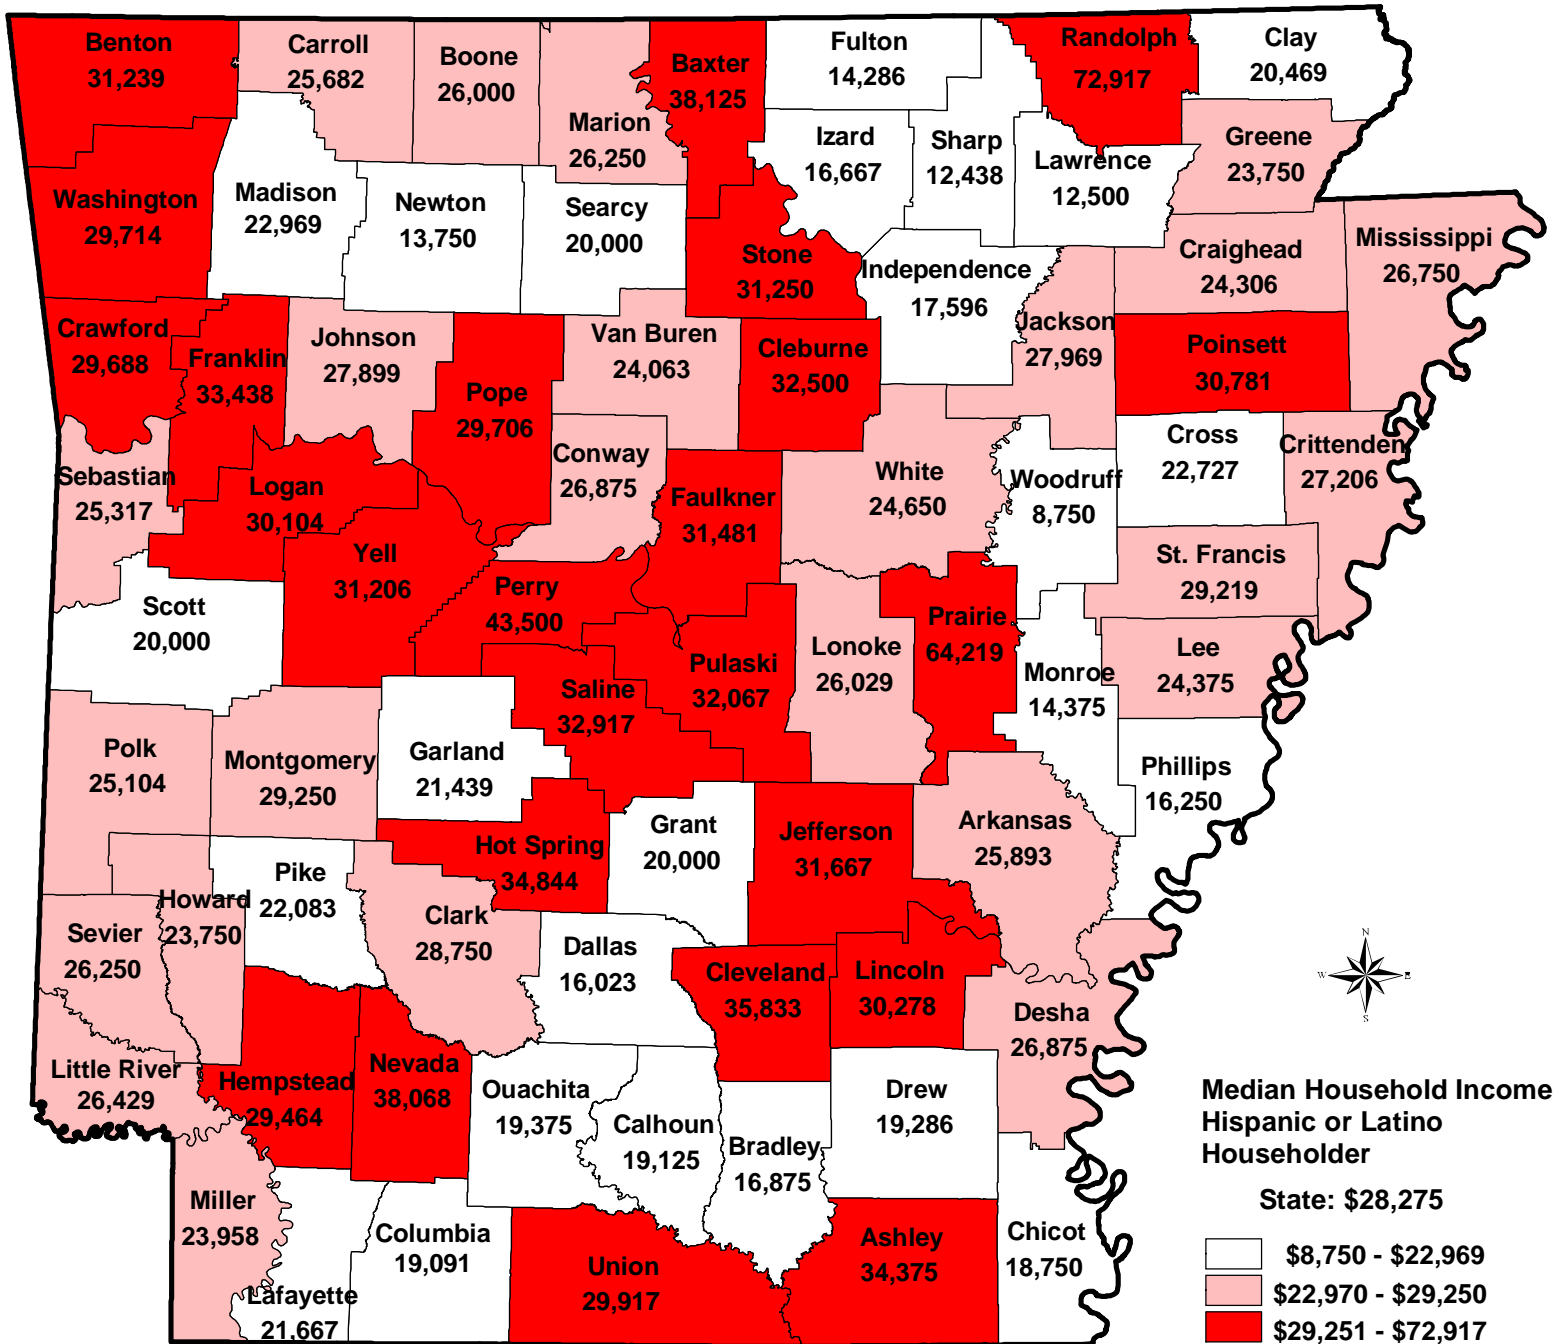

Median Household Income, Hispanic or Latino Householder; Arkansas, by County: 1999

Source: Census 2000 Summary File 3, prepared by the Bureau of the Census, U.S. Department of Commerce, Washington, D.C.