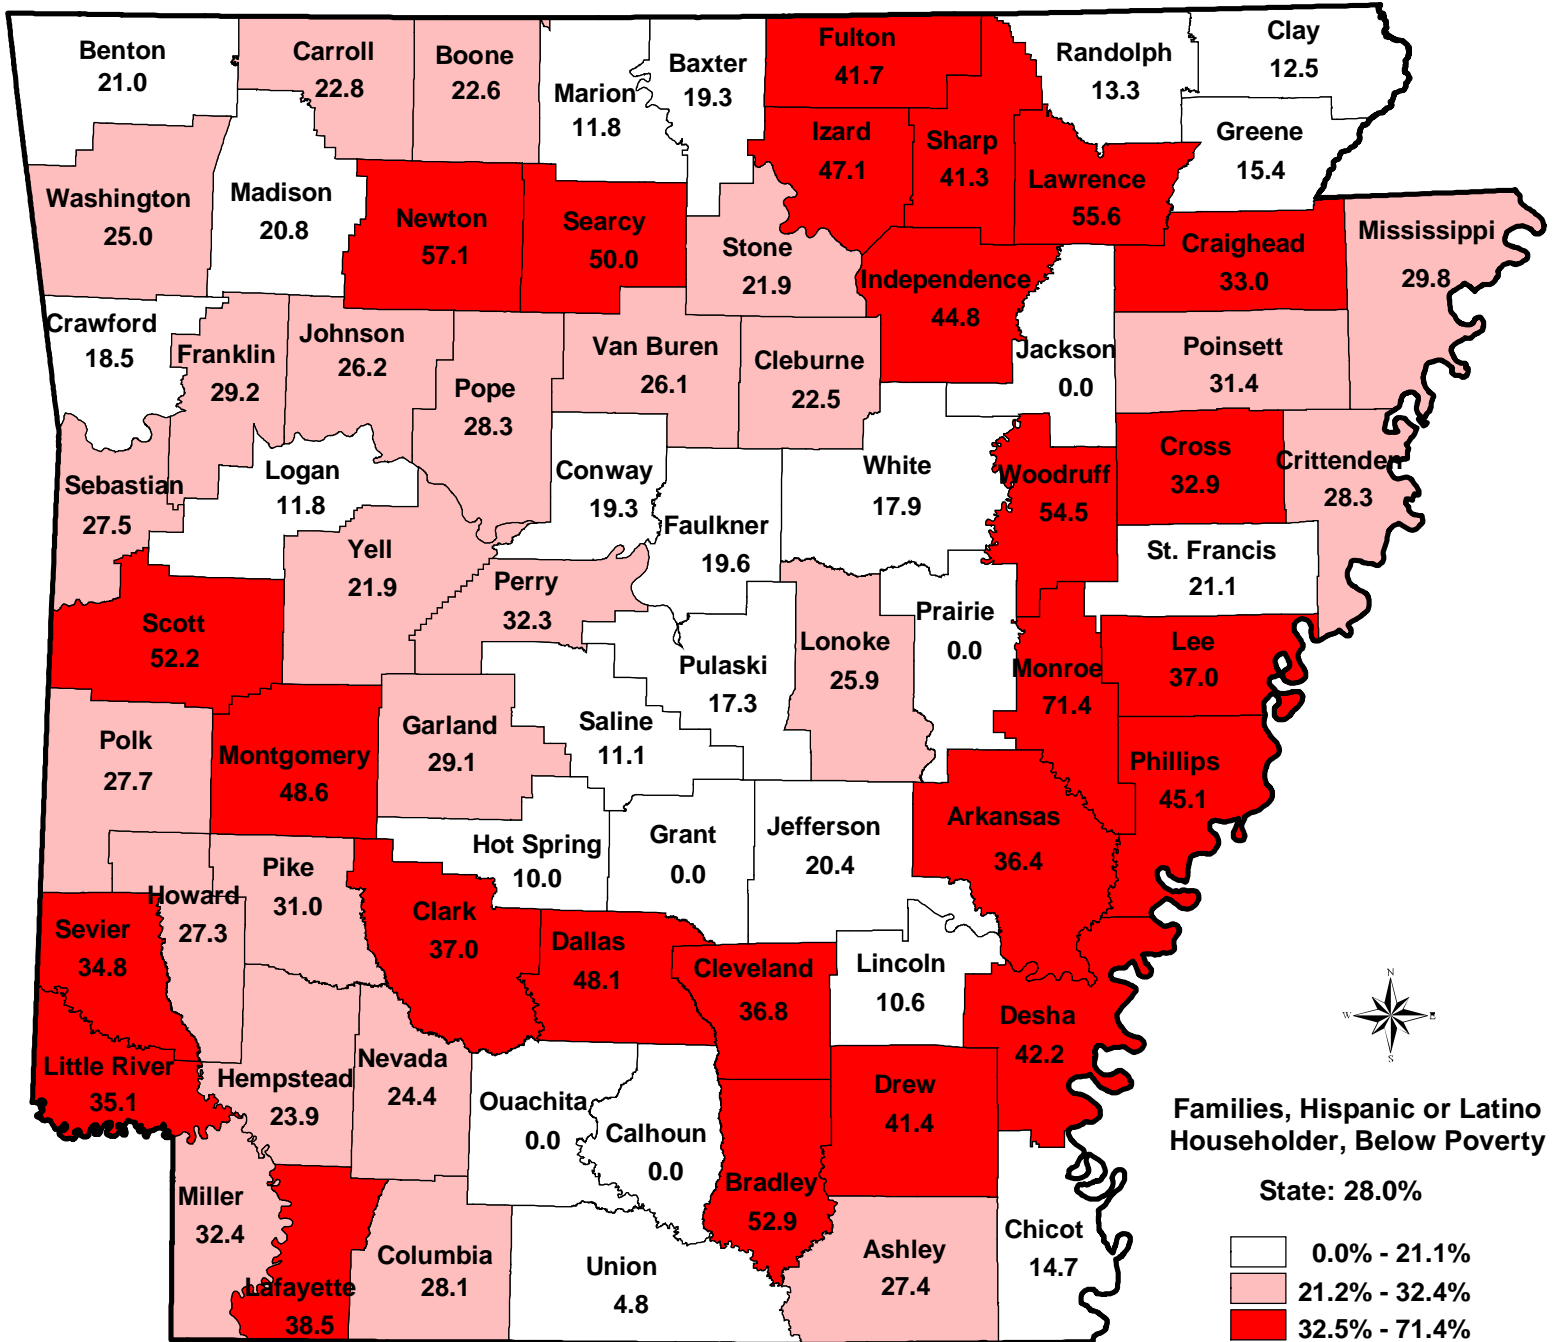

# Percent of Families with Hispanic or Latino Householder Below Poverty Level; Arkansas, by County: 1999

Source: Census 2000 Summary File 3, prepared by the Bureau of the Census, U.S. Department of Commerce, Washington, D.C.