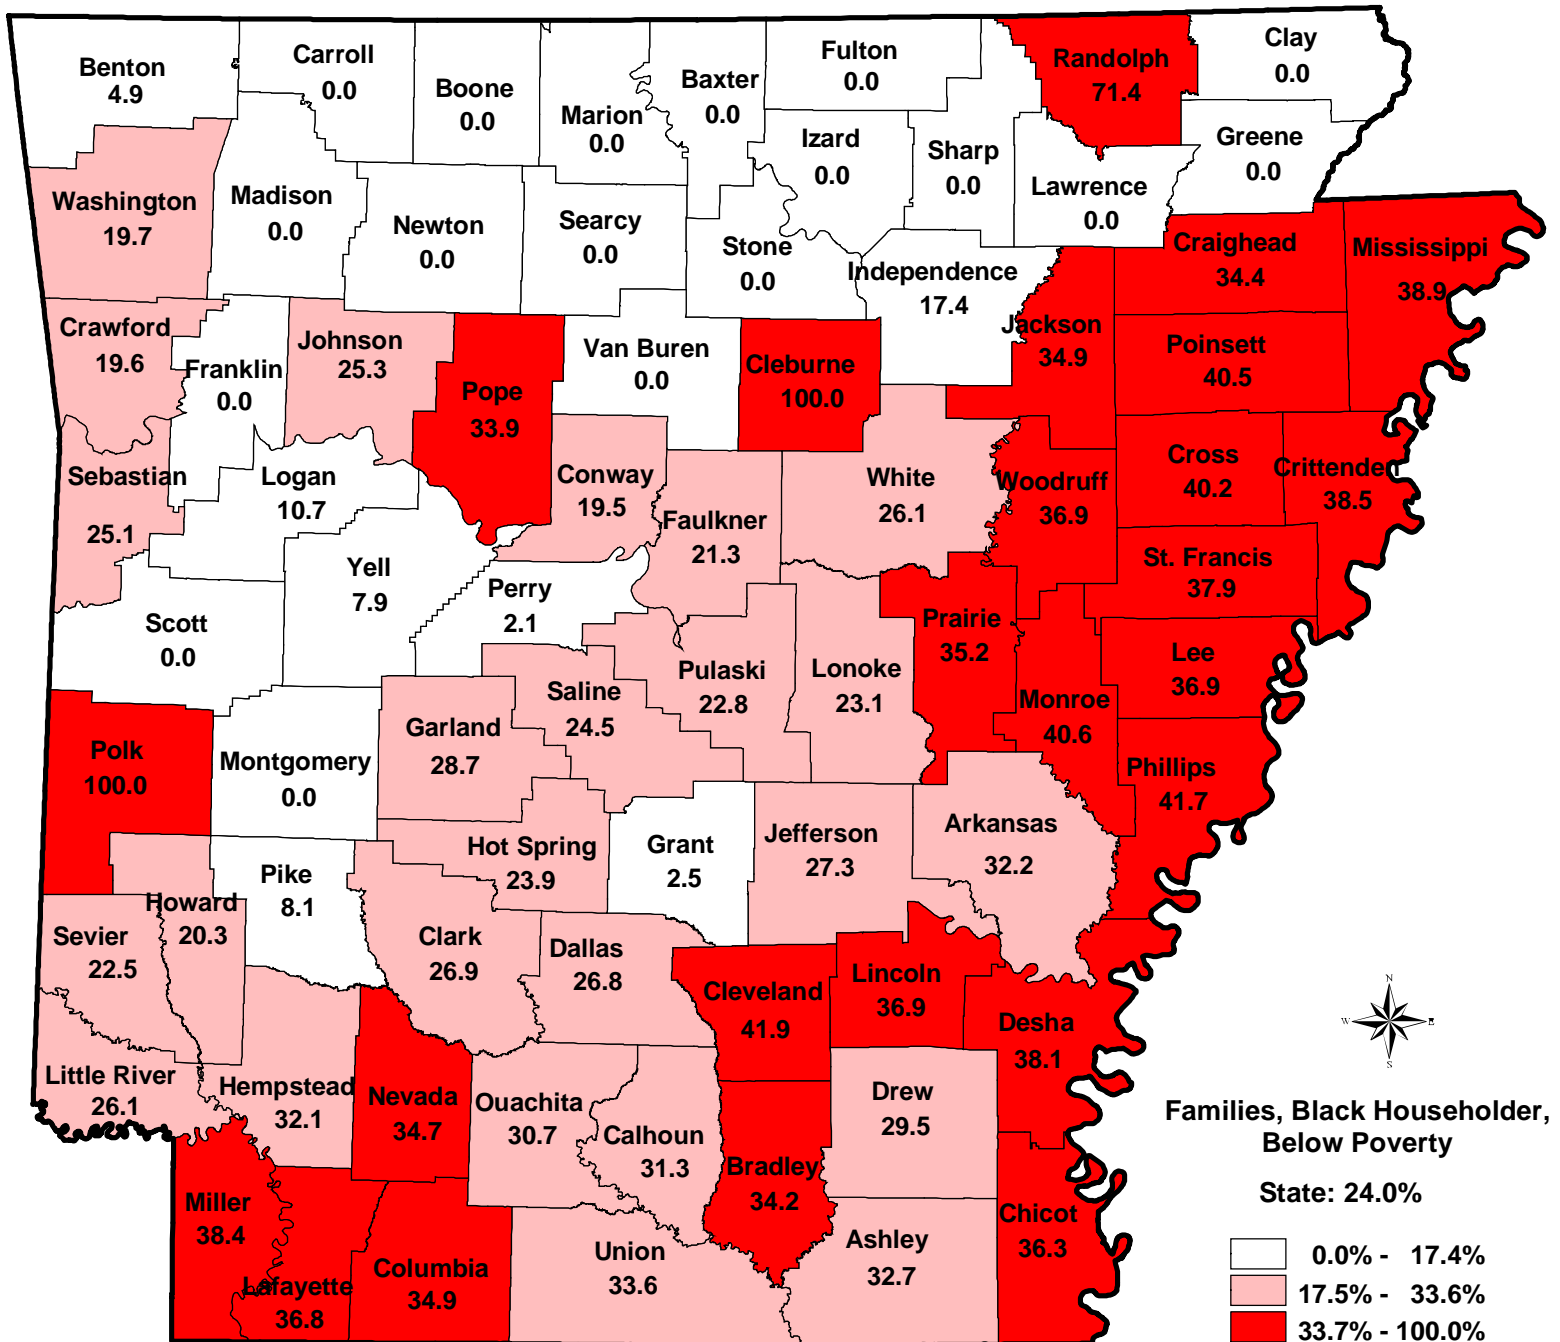

Percent of Families with Black Householder* Below Poverty Level; Arkansas, by County: 1999

*one race alone

Source: Census 2000 Summary File 3, prepared by the Bureau of the Census, U.S. Department of Commerce, Washington, D.C.

Families, Black Householder, Below Poverty

State: 24.0%

University of Arkansas at Little Rock
 GIS Applications Laboratory
 Institute for Economic Advancement
<http://argis.uarl.edu>
 (501)569-8534