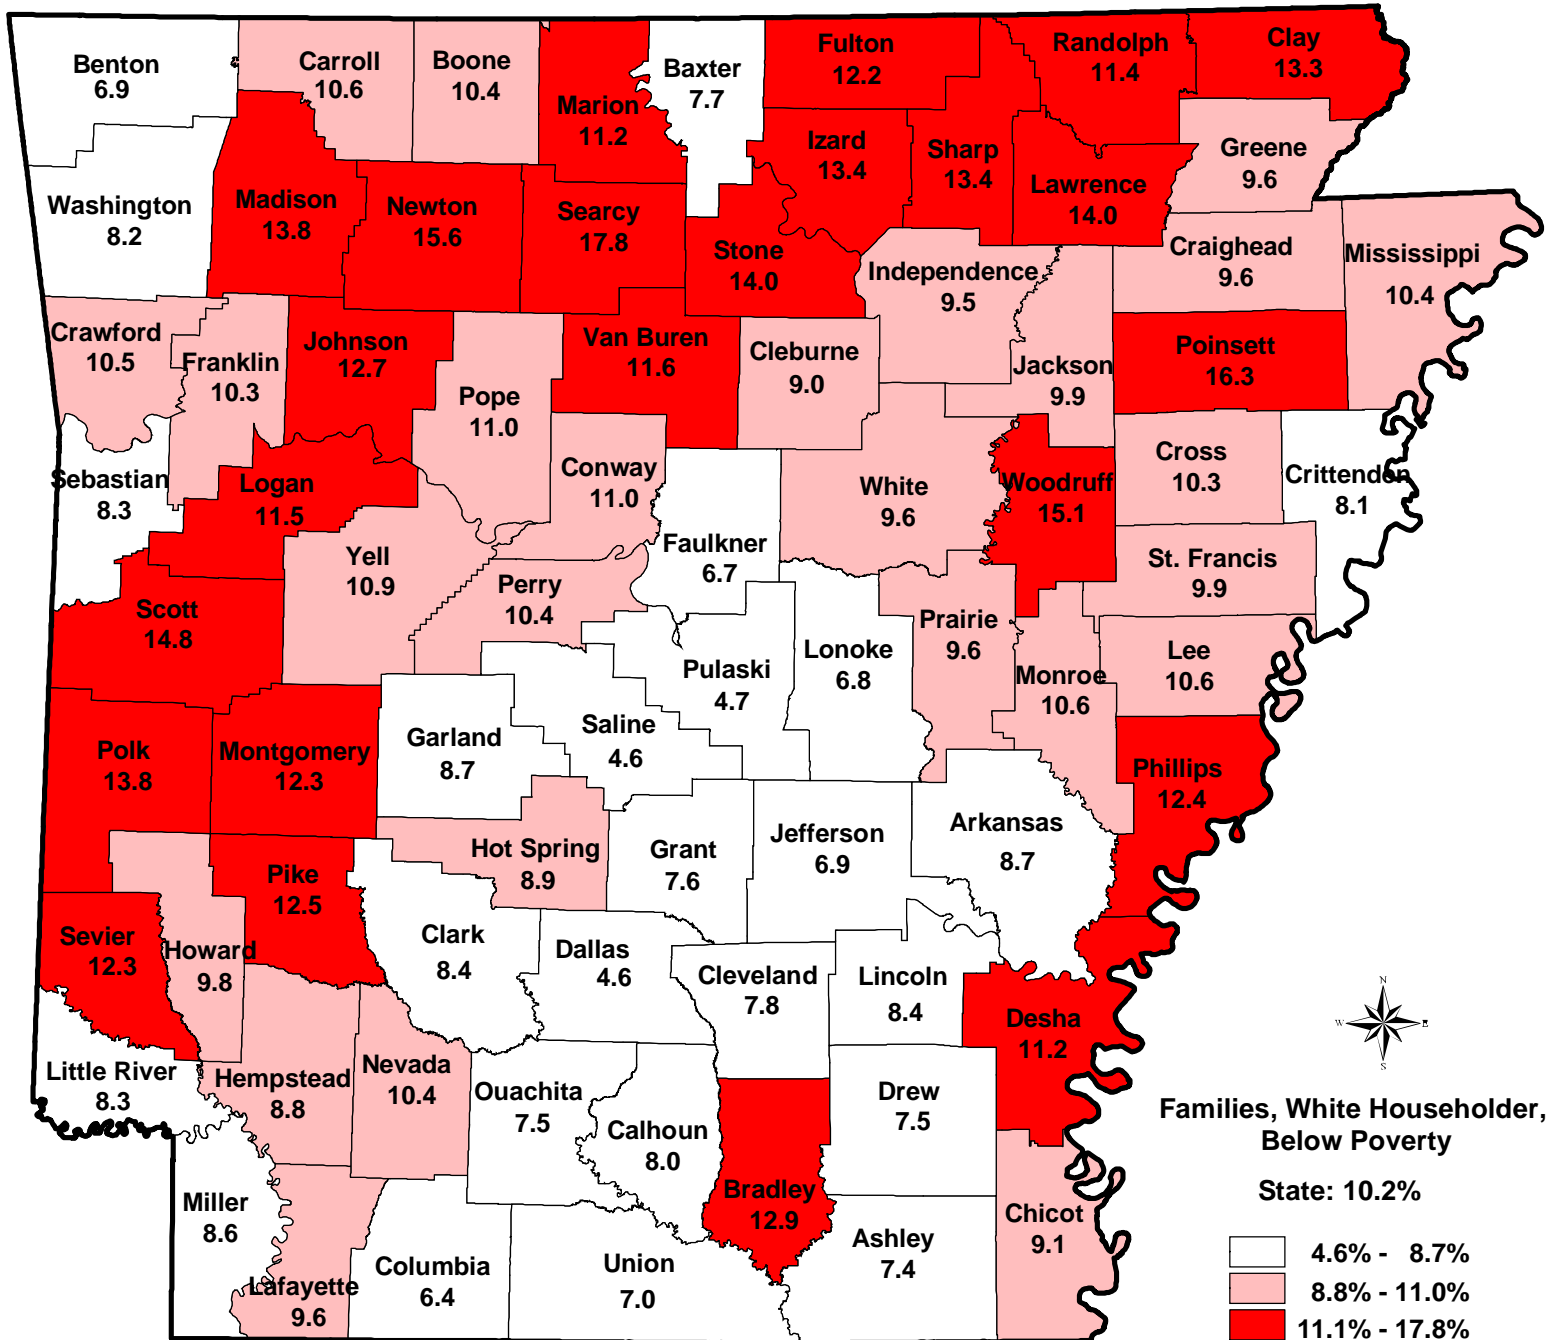

Percent of Families with White Householder* Below Poverty Level; Arkansas, by County: 1999

*one race alone

Source: Census 2000 Summary File 3, prepared by the Bureau of the Census, U.S. Department of Commerce, Washington, D.C.

Families, White Householder, Below Poverty

State: 10.2%

University of Arkansas at Little Rock
 GIS Applications Laboratory
 Institute for Economic Advancement
<http://argis.uarl.edu>
 (501)569-8534