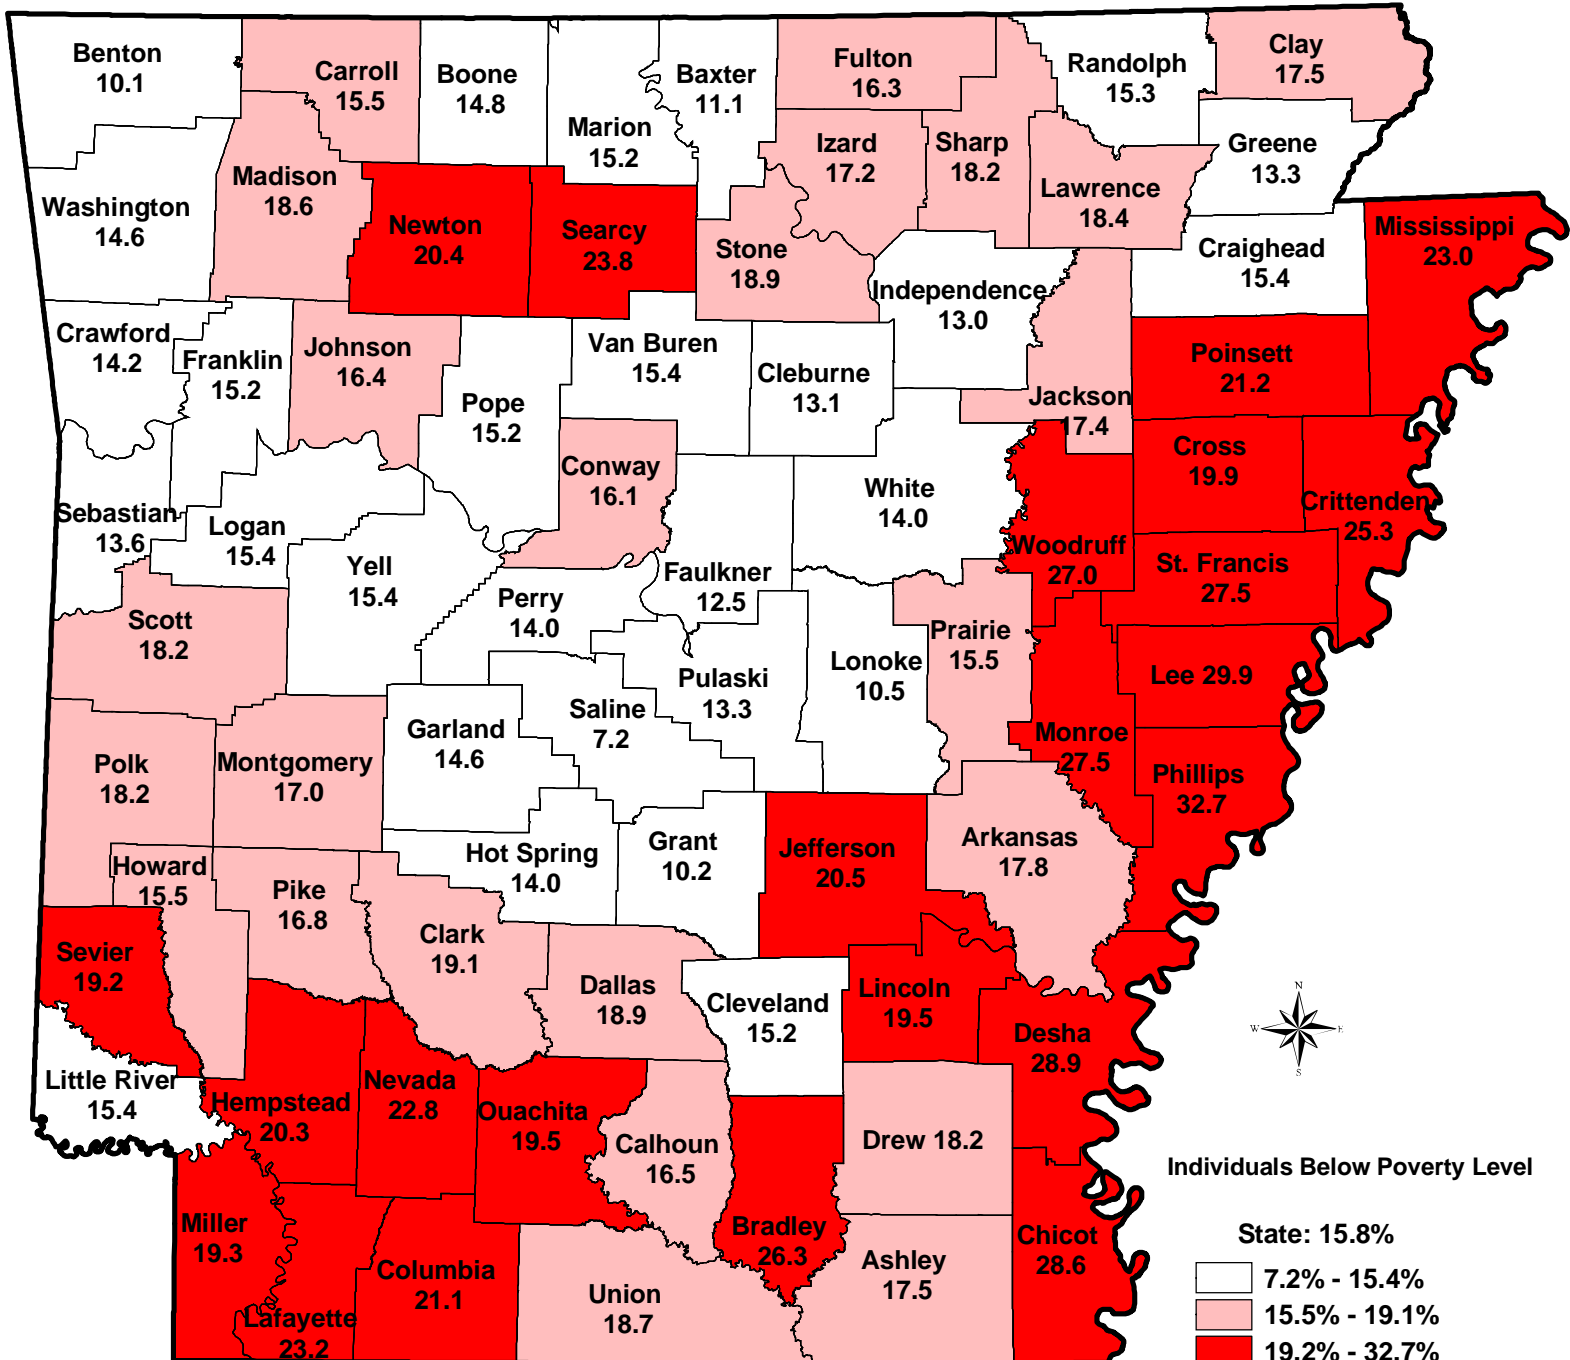

Percent Individuals Below Poverty Level; Arkansas by County: 2000

(Based on 1999 Income)

Source: Census 2000 SF3 Demographic Profiles, Arkansas, prepared by the Bureau of the Census, U.S. Department of Commerce, Washington, D.C., June 4, 2002.

10 5 0 10 20 Miles