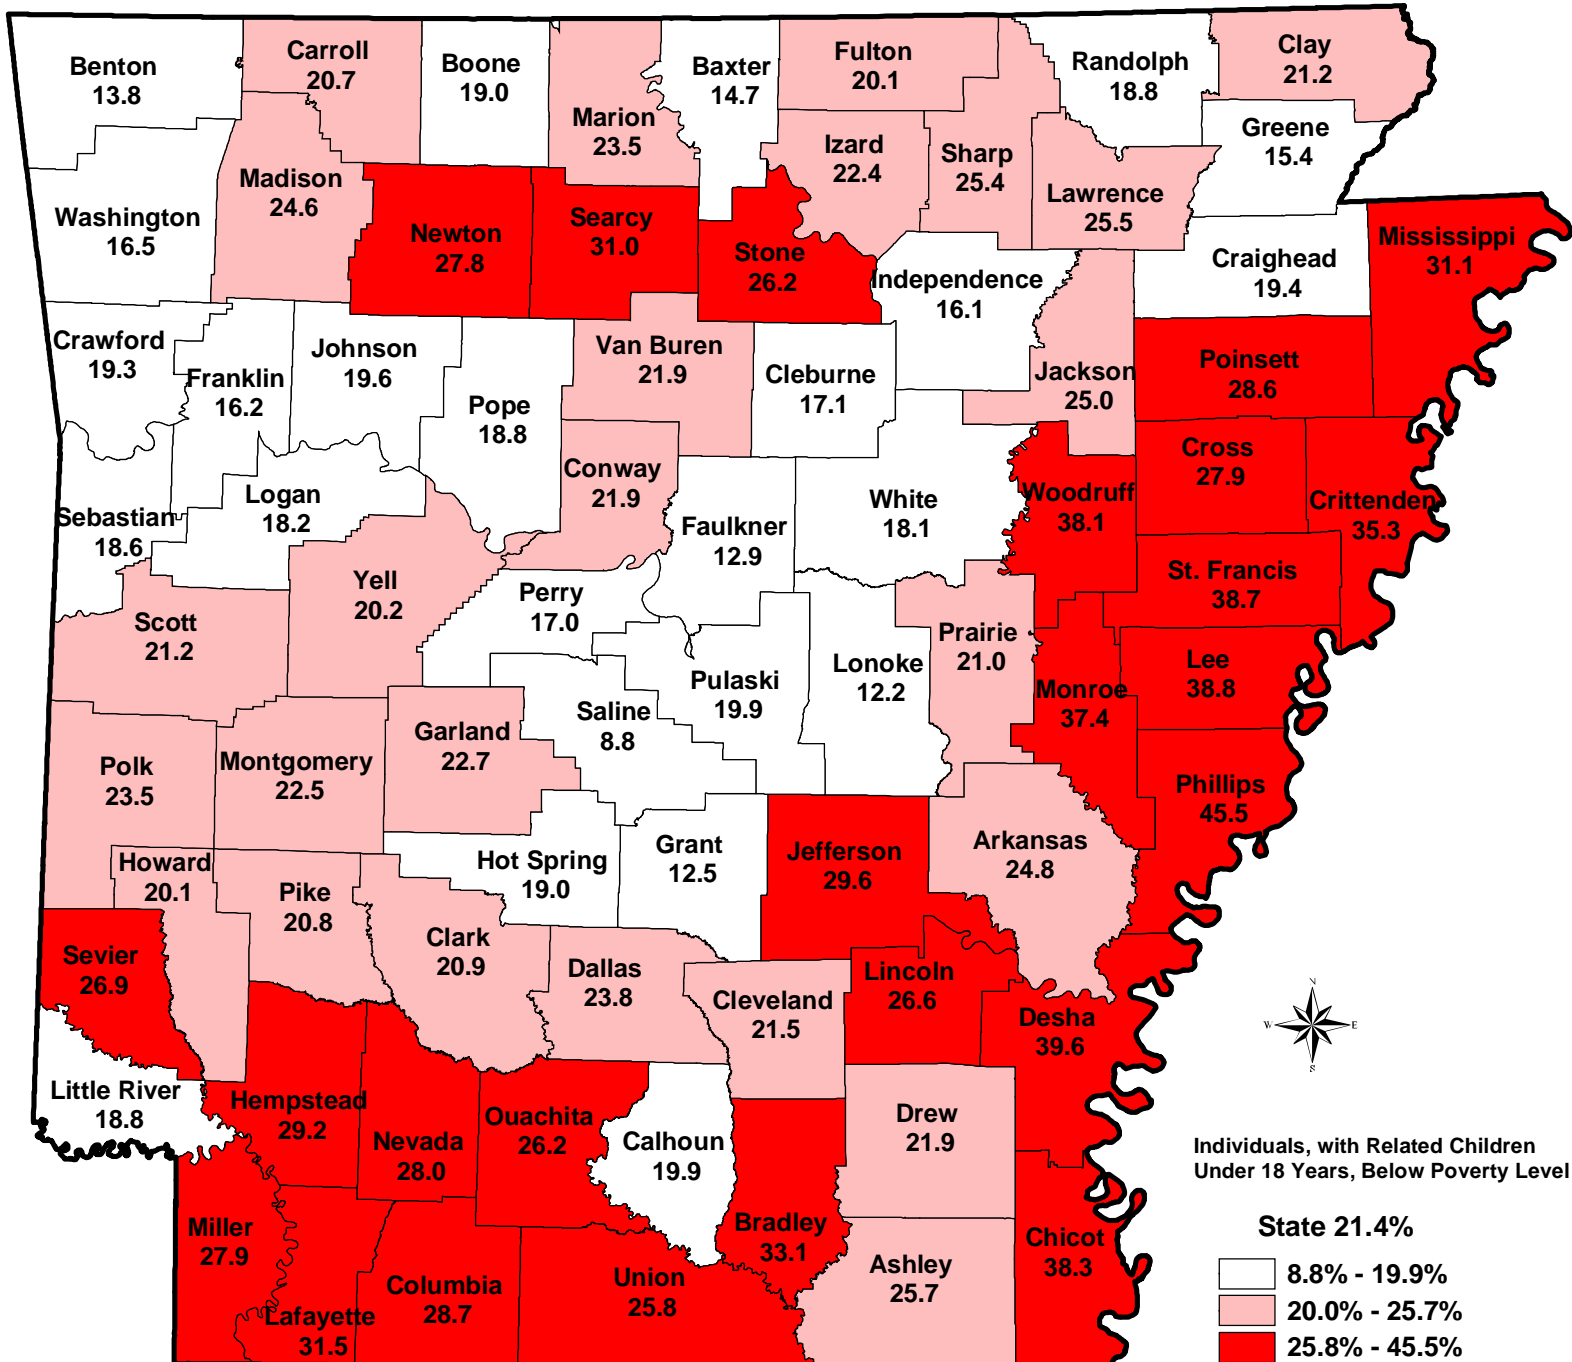

Percent Individuals with Related Children Under 18 Years Below Poverty Level; Arkansas by County: 2000

(Based on 1999 Income)

Source: Census 2000 SF3 Demographic Profiles, Arkansas, prepared by the Bureau of the Census, U.S. Department of Commerce, Washington, D.C., June 4, 2002.

Individuals, with Related Children Under 18 Years, Below Poverty Level