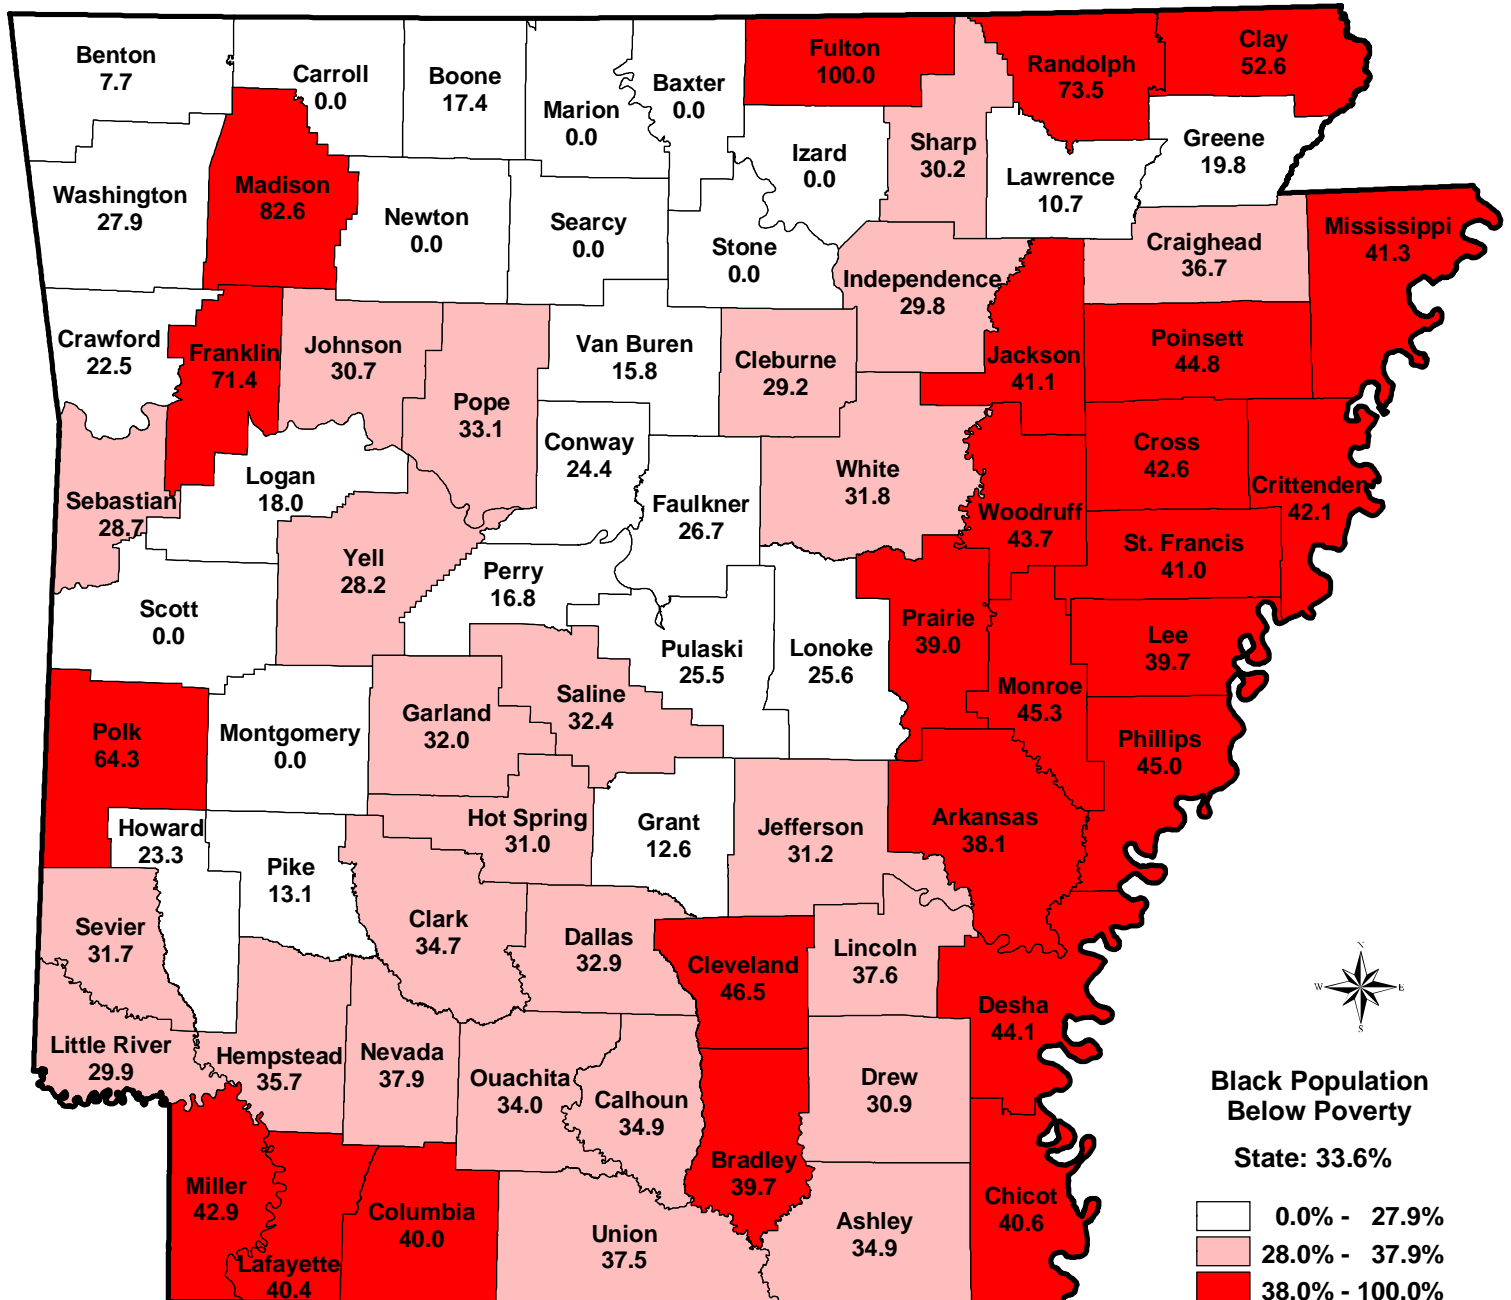

Percent Black Population* Below Poverty Level: Arkansas, by County: 1999

*one race alone

Black Population
Below Poverty

State: 33.6%

- 0.0% - 27.9%
- 28.0% - 37.9%
- 38.0% - 100.0%

Source: Census 2000 Summary File 3, prepared by the Bureau of the Census, U.S. Department of Commerce, Washington, D.C.