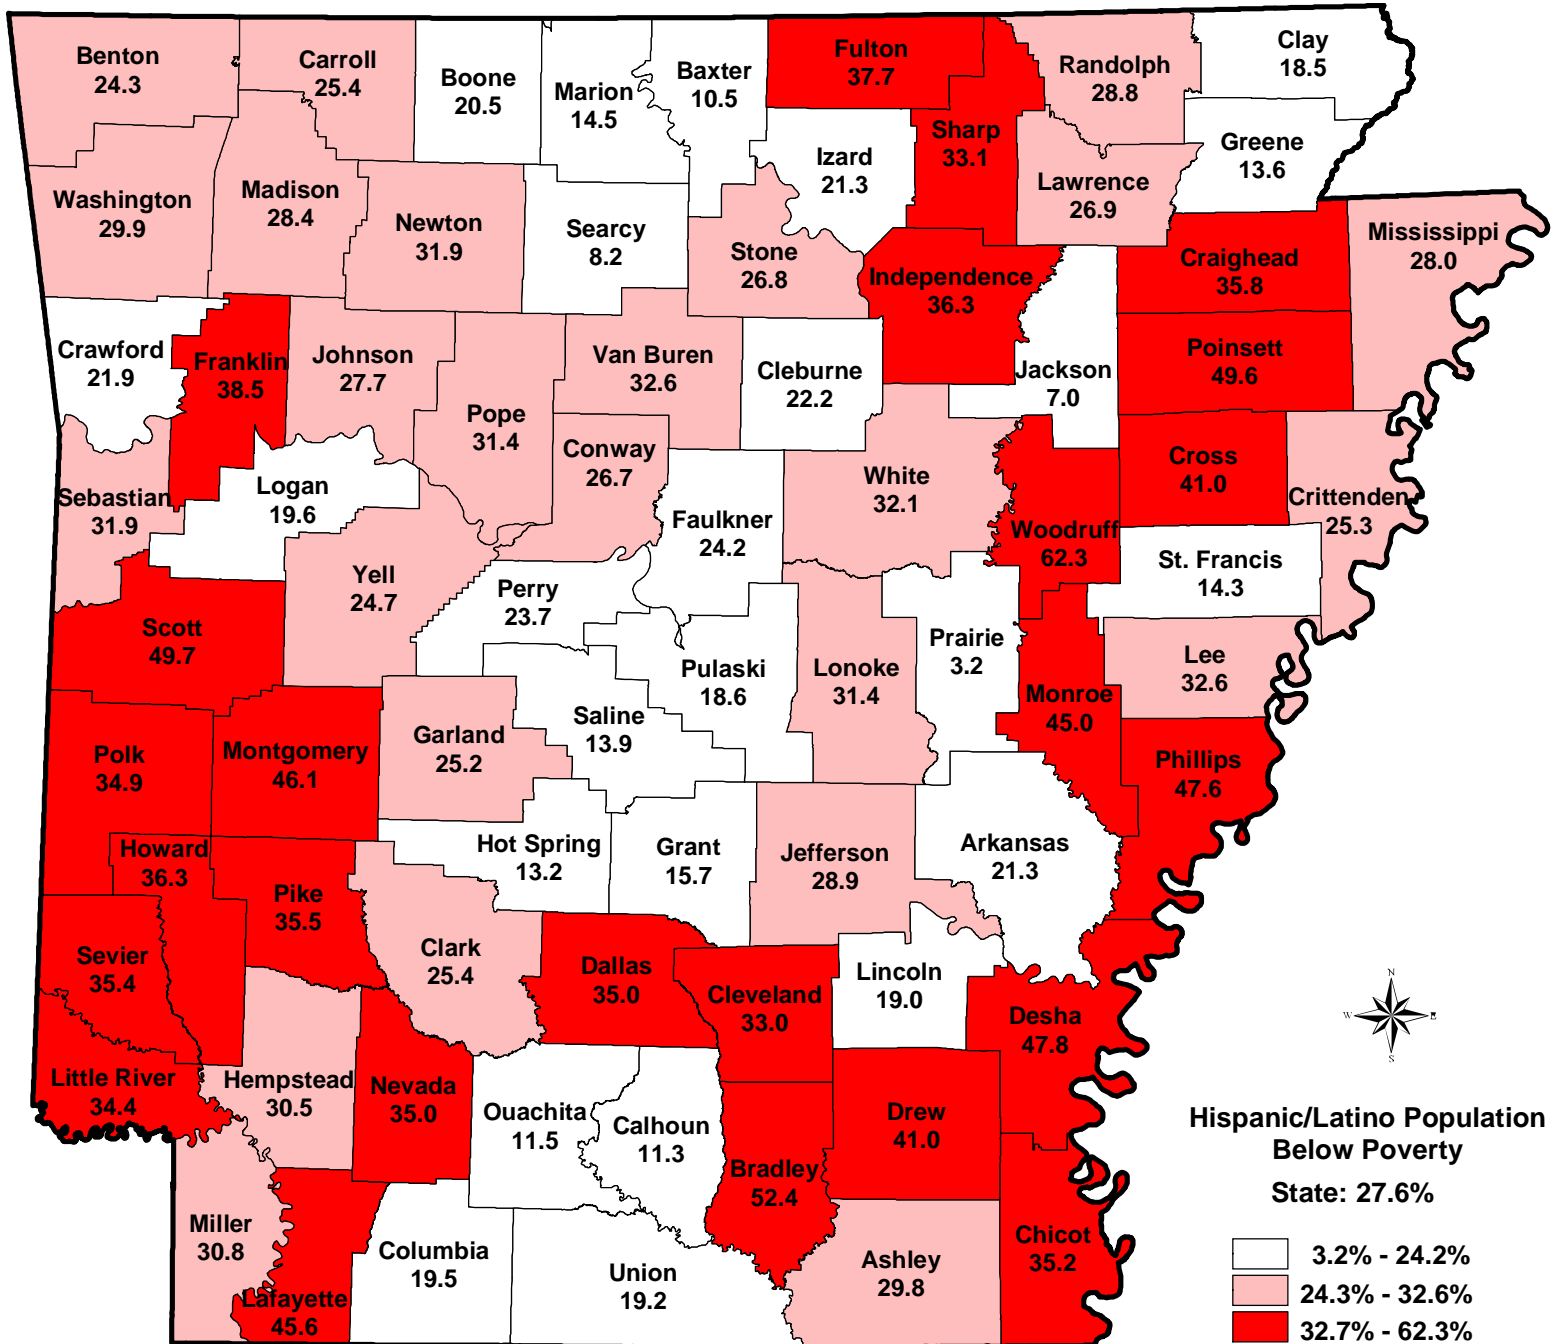

# Percent Hispanic or Latino Population Below Poverty Level; Arkansas, by County: 1999

Source: Census 2000 Summary File 3, prepared by the Bureau of the Census, U.S. Department of Commerce, Washington, D.C.

Hispanic/Latino Population Below Poverty  
State: 27.6%