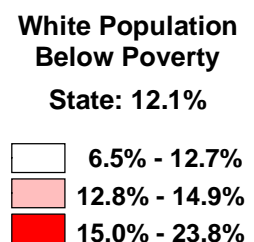

# Percent White Population\* Below Poverty Level: Arkansas, by County: 1999

\*one race alone

Source: Census 2000 Summary File 3, prepared by the Bureau of the Census, U.S. Department of Commerce, Washington, D.C.