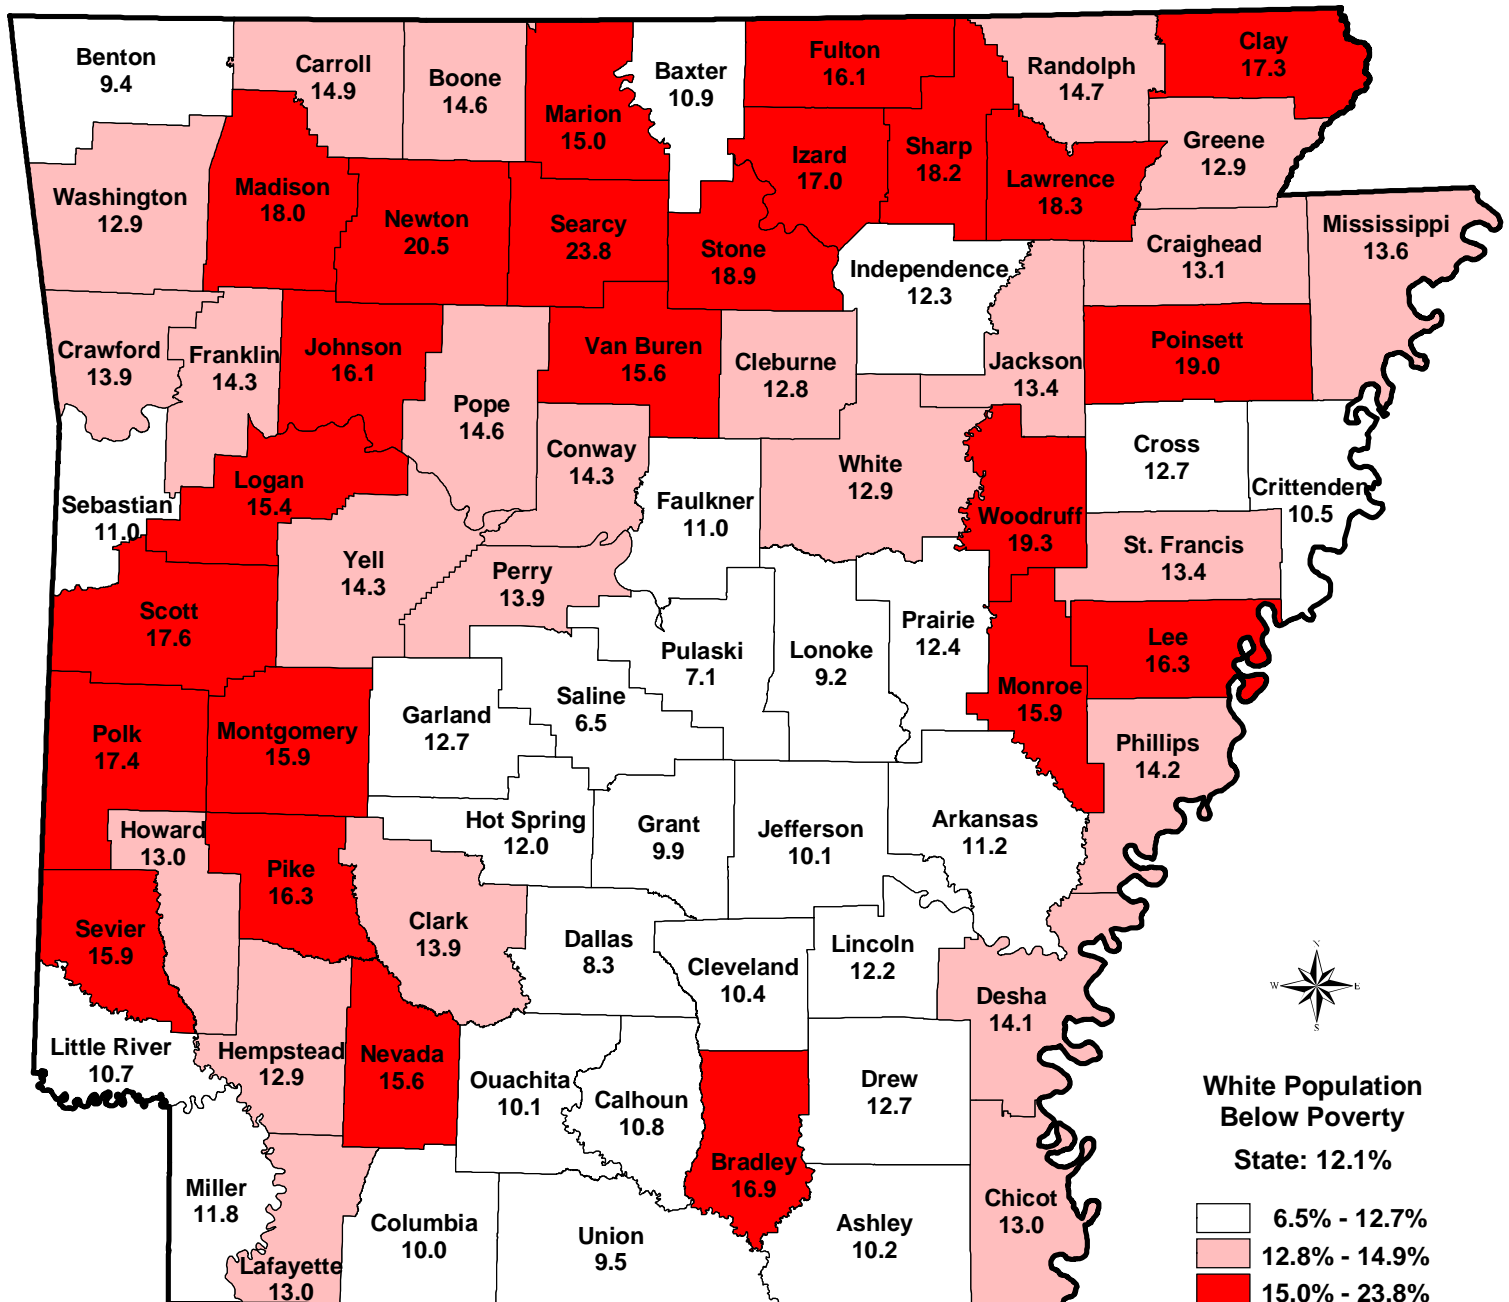

# Percent White Population\* Below Poverty Level: Arkansas, by County: 1999

\*one race alone

Source: Census 2000 Summary File 3, prepared by the Bureau of the Census, U.S. Department of Commerce, Washington, D.C.