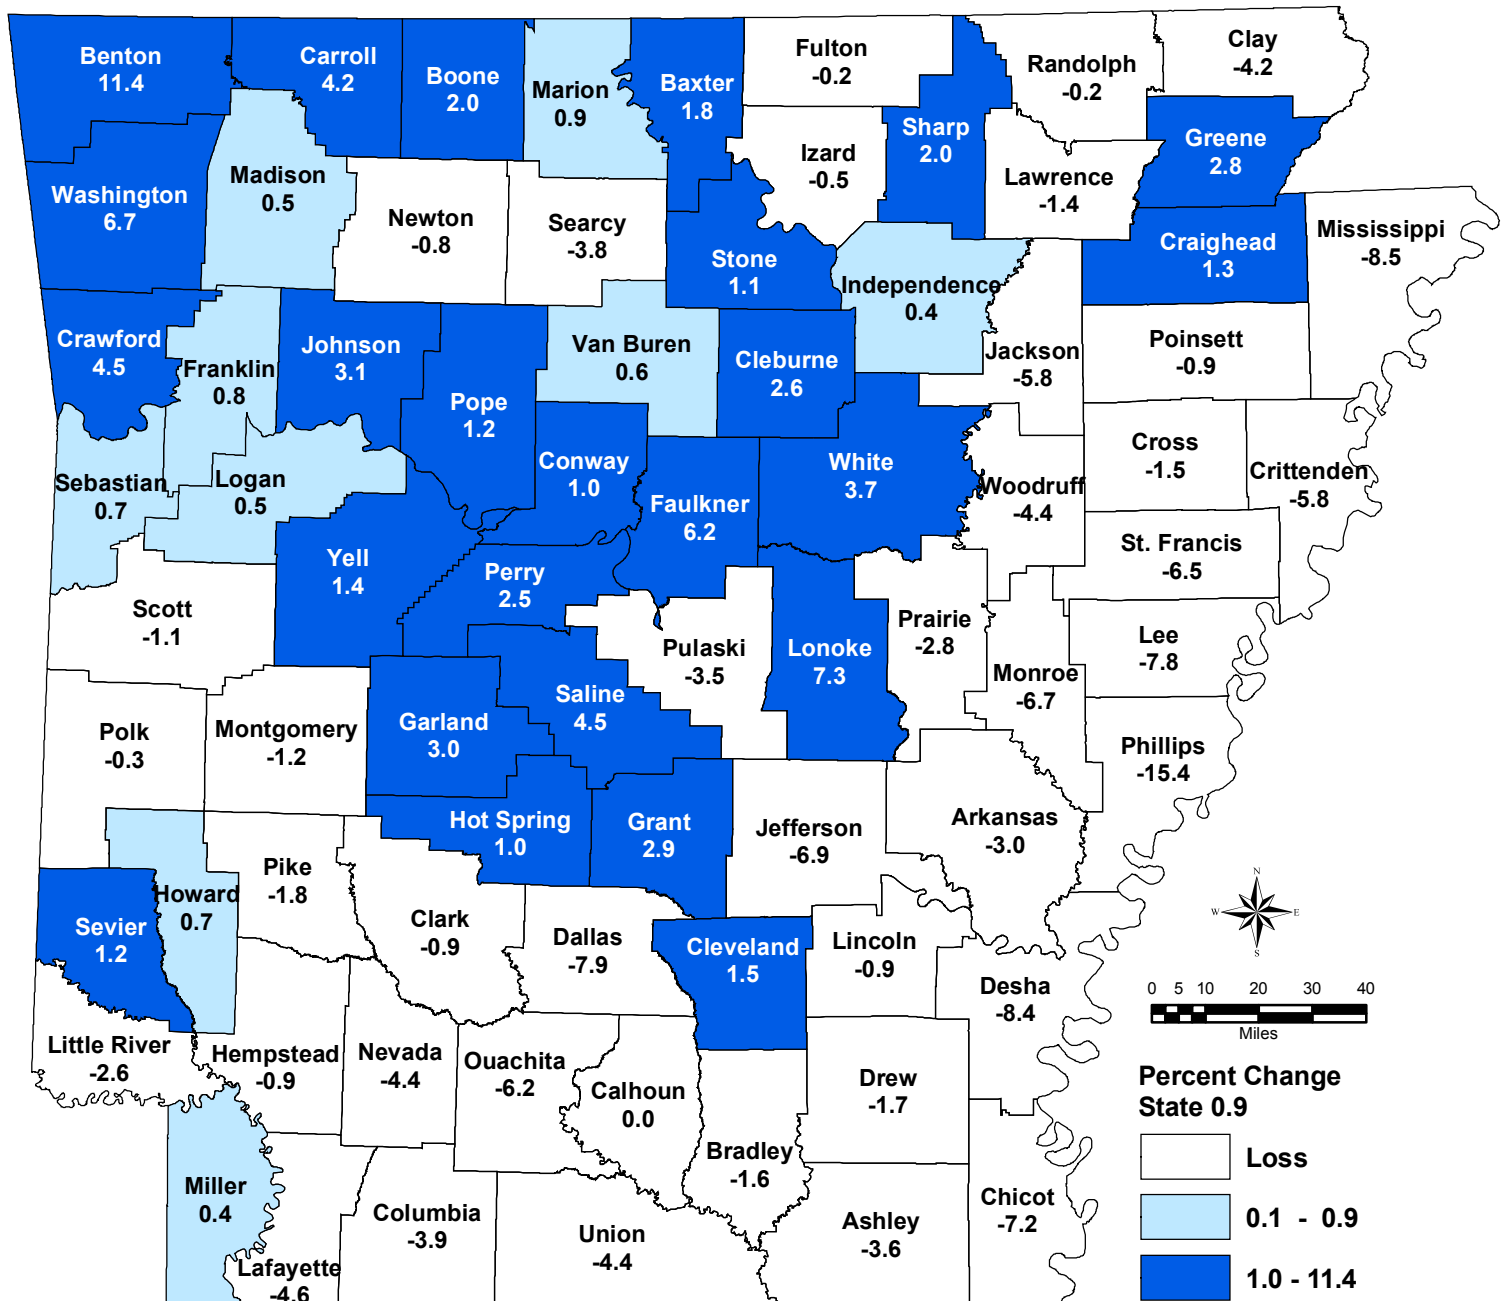

# Percent Change in White Population; Arkansas by County: April 1, 2000 - July 1, 2003 (estimate)

Source: Population Division, U.S. Census Bureau  
Release Date: September 30, 2004

University of Arkansas at Little Rock  
GIS Applications Laboratory  
Institute for Economic Advancement  
<http://argis.uarl.edu>  
(501) 569-8534