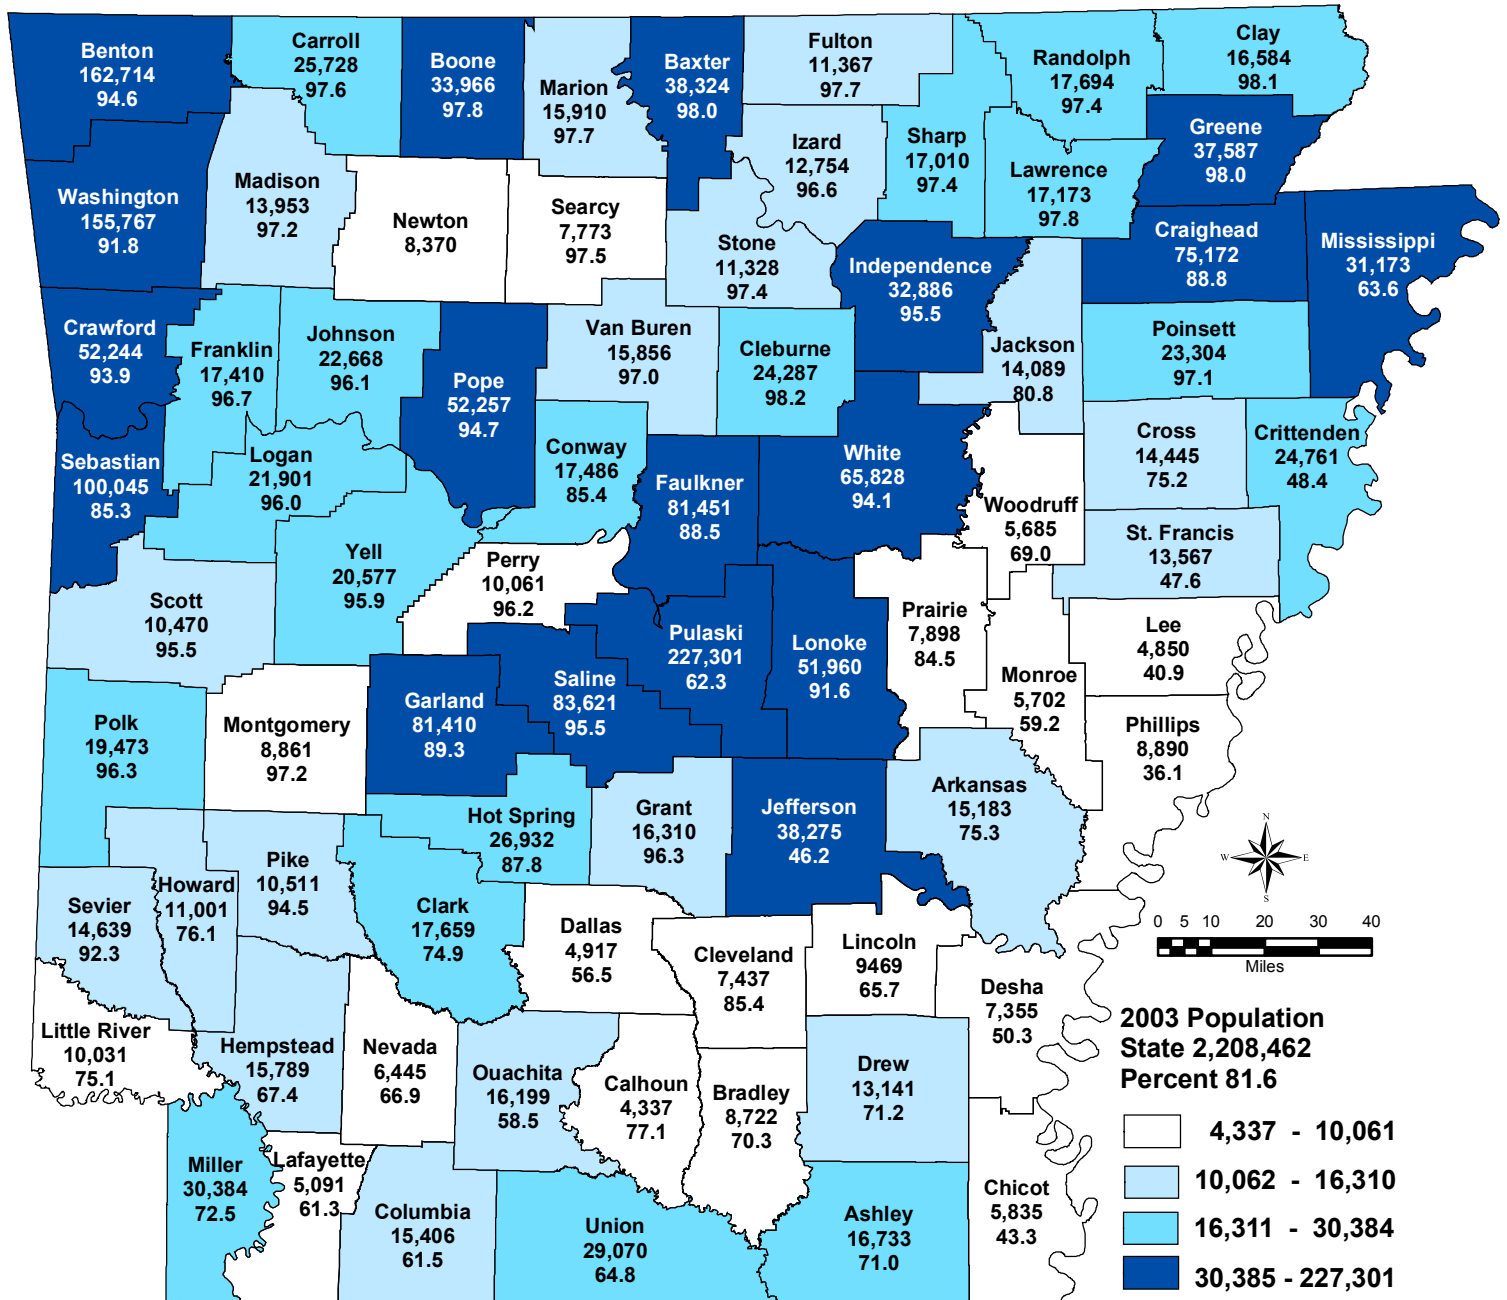

White Population Number and Percent of County Total Population; Arkansas by County: 2003 (estimate)

Source: Population Division, U.S. Census Bureau
Release Date: September 30, 2004

University of Arkansas at Little Rock
GIS Applications Laboratory
Institute for Economic Advancement
<http://argis.uarl.edu>
(501) 569-8534