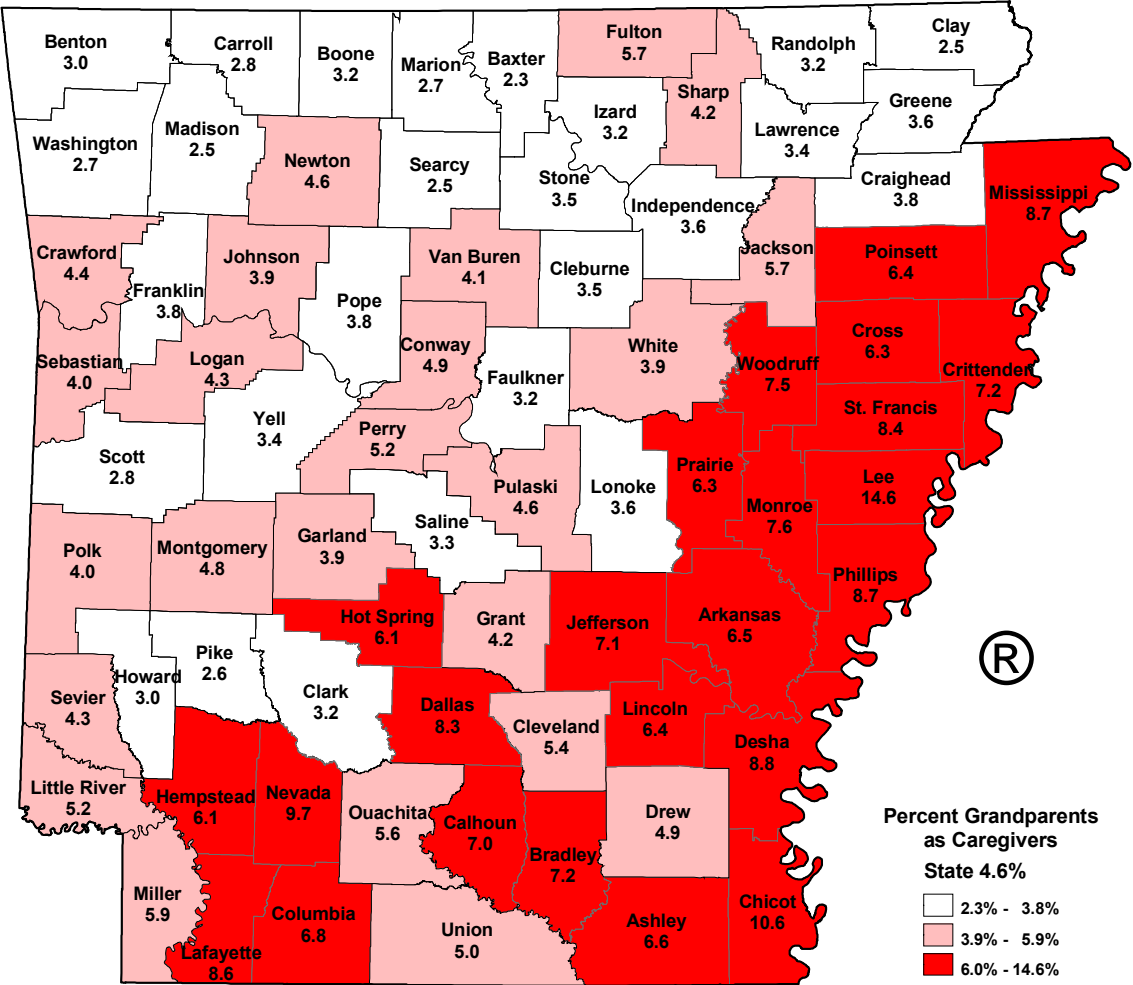

Grandparents Responsible for Grandchildren as a Percent of all Families; Arkansas by County: 2000

Source: Census 2000 Summary File 3, prepared by the U.S. Bureau of the Census, U.S. Department of Commerce, Washington D.C., 2001

Percent Grandparents as Caregivers
 State 4.6%
 2.3% - 3.8%
 3.9% - 5.9%
 6.0% - 14.6%

University of Arkansas at Little Rock
 GIS Applications Laboratory
 Institute for Economic Advancement
<http://argis.ualr.edu>
 (501) 569-8534