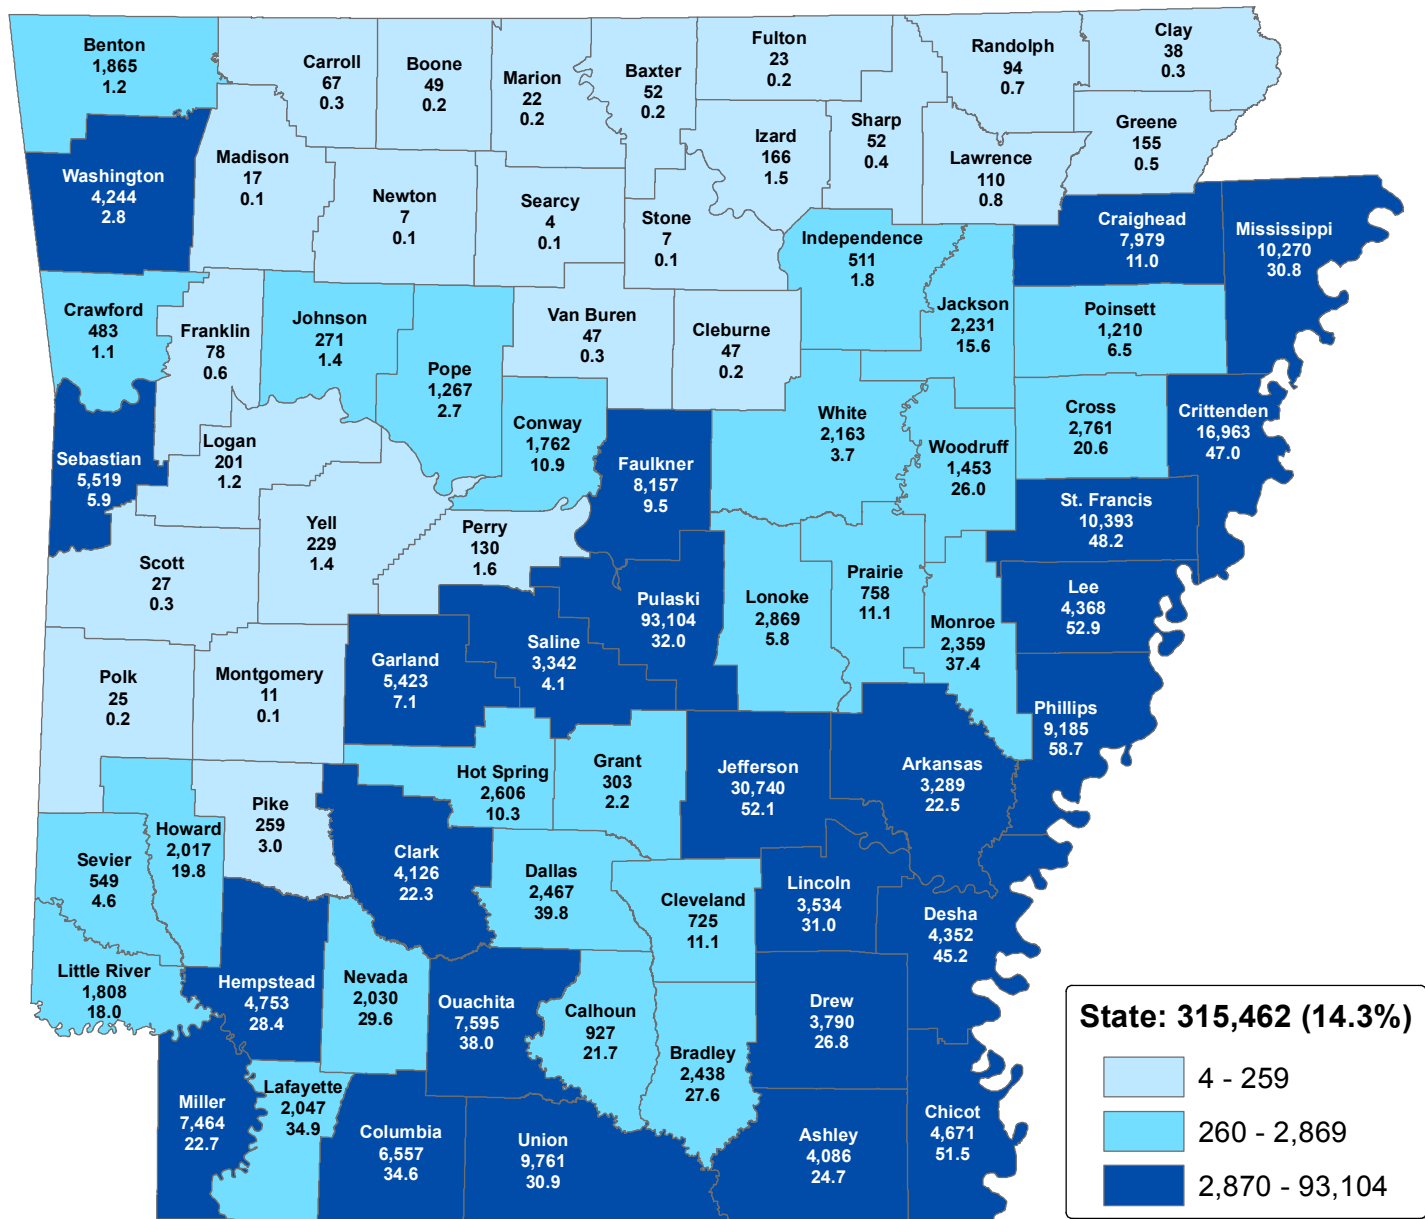

Black Population*, 18 Years and Over, Number and Percent of County Population 18 Years and Over; Arkansas by County: 2010

(*one race only)

Source: U.S. Census Bureau, 2010 Census. 2010 Census Redistricting Data (Public Law 94-171)