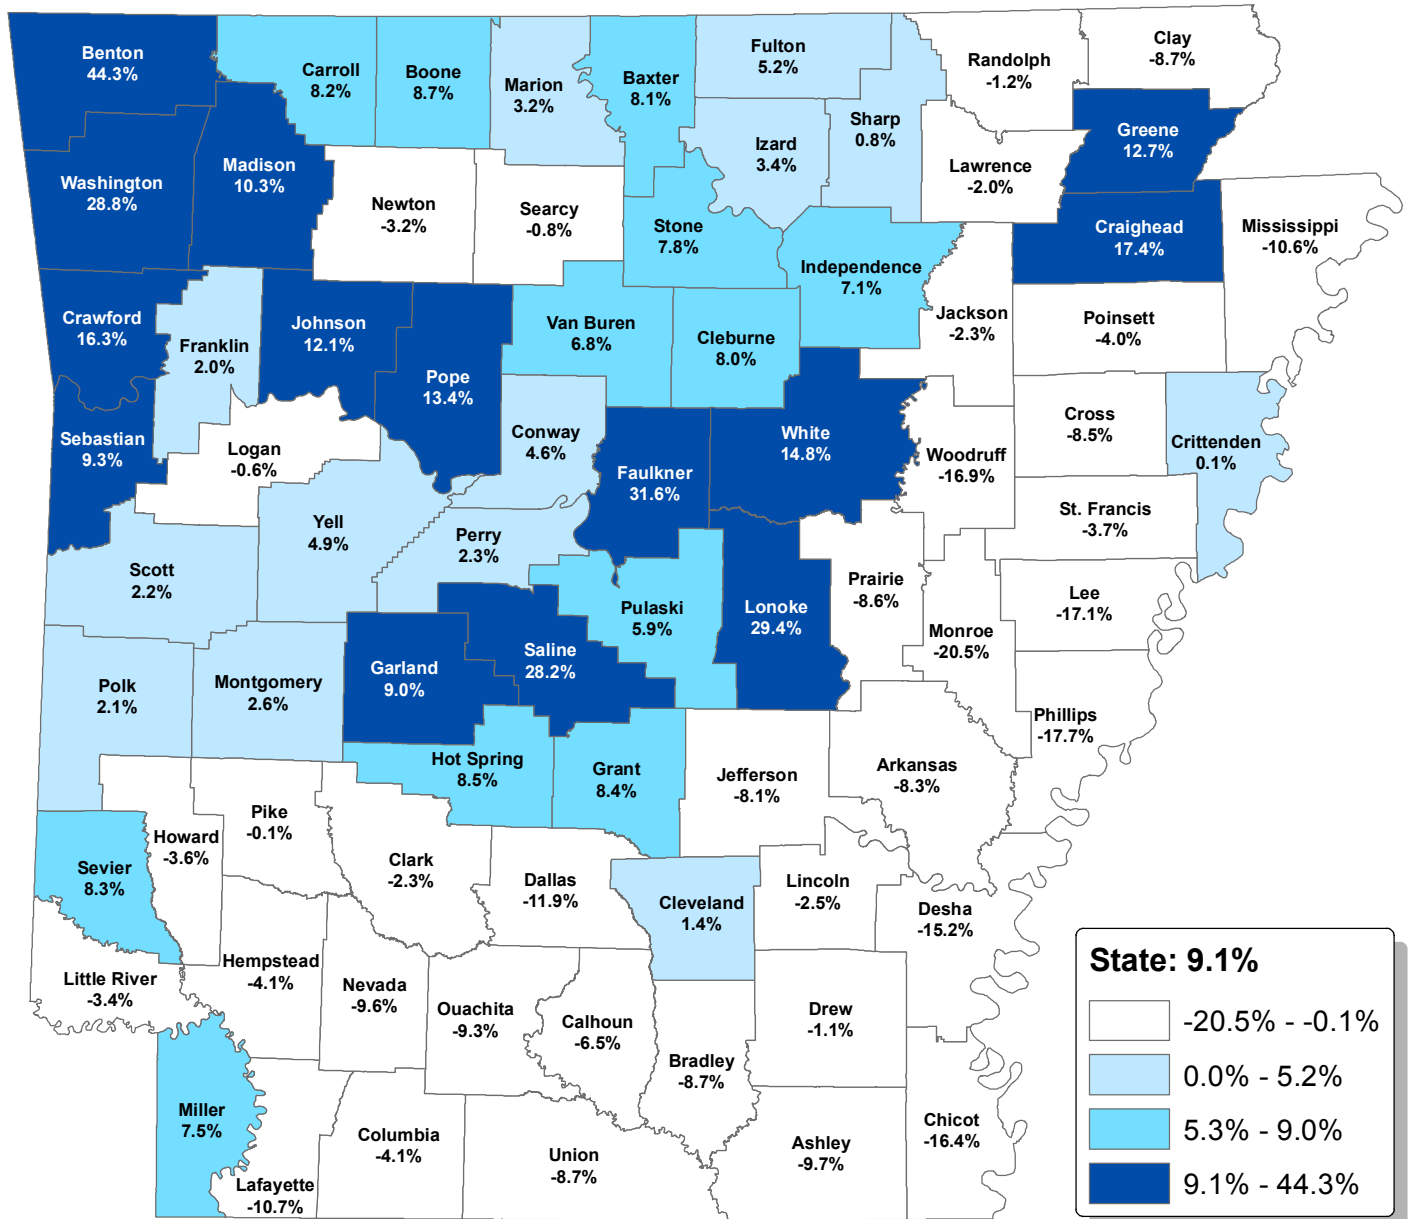

# Percent Change in Total Population; Arkansas by County; April 1, 2000 - April 1, 2010

Source: U.S. Census Bureau, 2010 Census. 2010 Census Redistricting Data (Public Law 94-171)

University of Arkansas at Little Rock  
 GIS Applications Laboratory  
 Institute for Economic Advancement  
<http://argis.ualr.edu>  
 (501) 569-8530