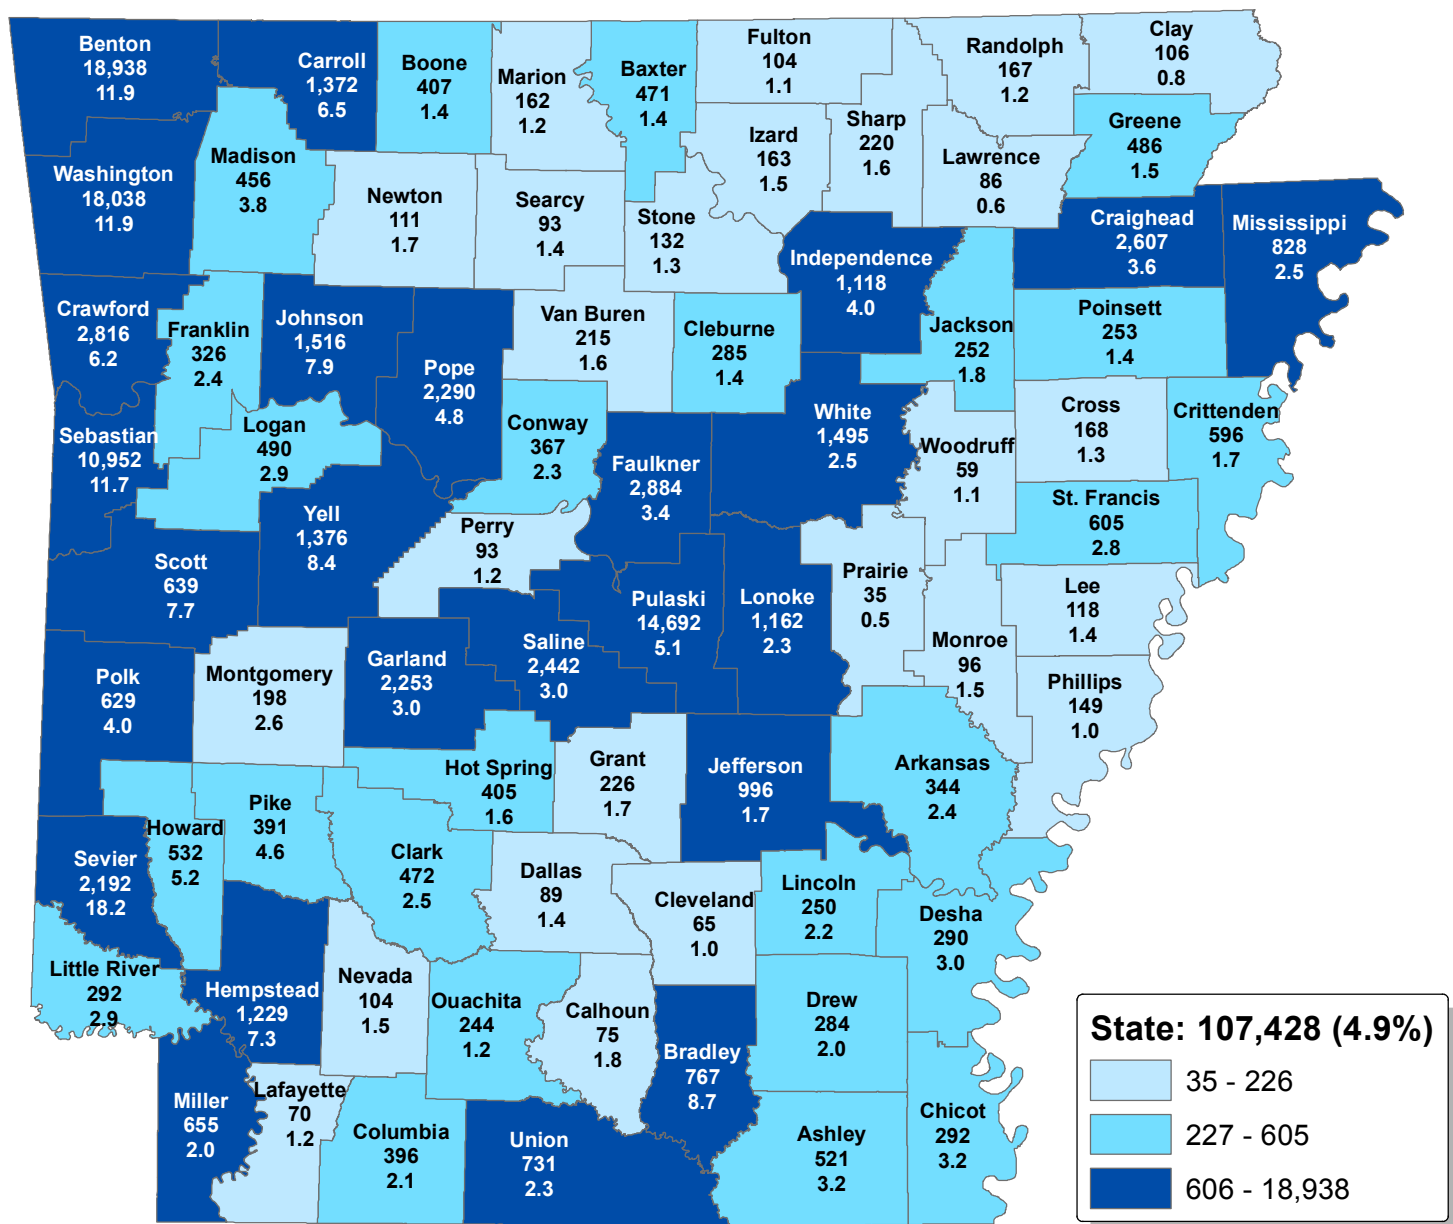

Other Race Population*, 18 Years and Over, Number and Percent of County Population 18 Years and Over; Arkansas by County: 2010

(*one race only)

Source: Source: U.S. Census Bureau, 2010 Census.
2010 Census Redistricting Data (Public Law 94-171)