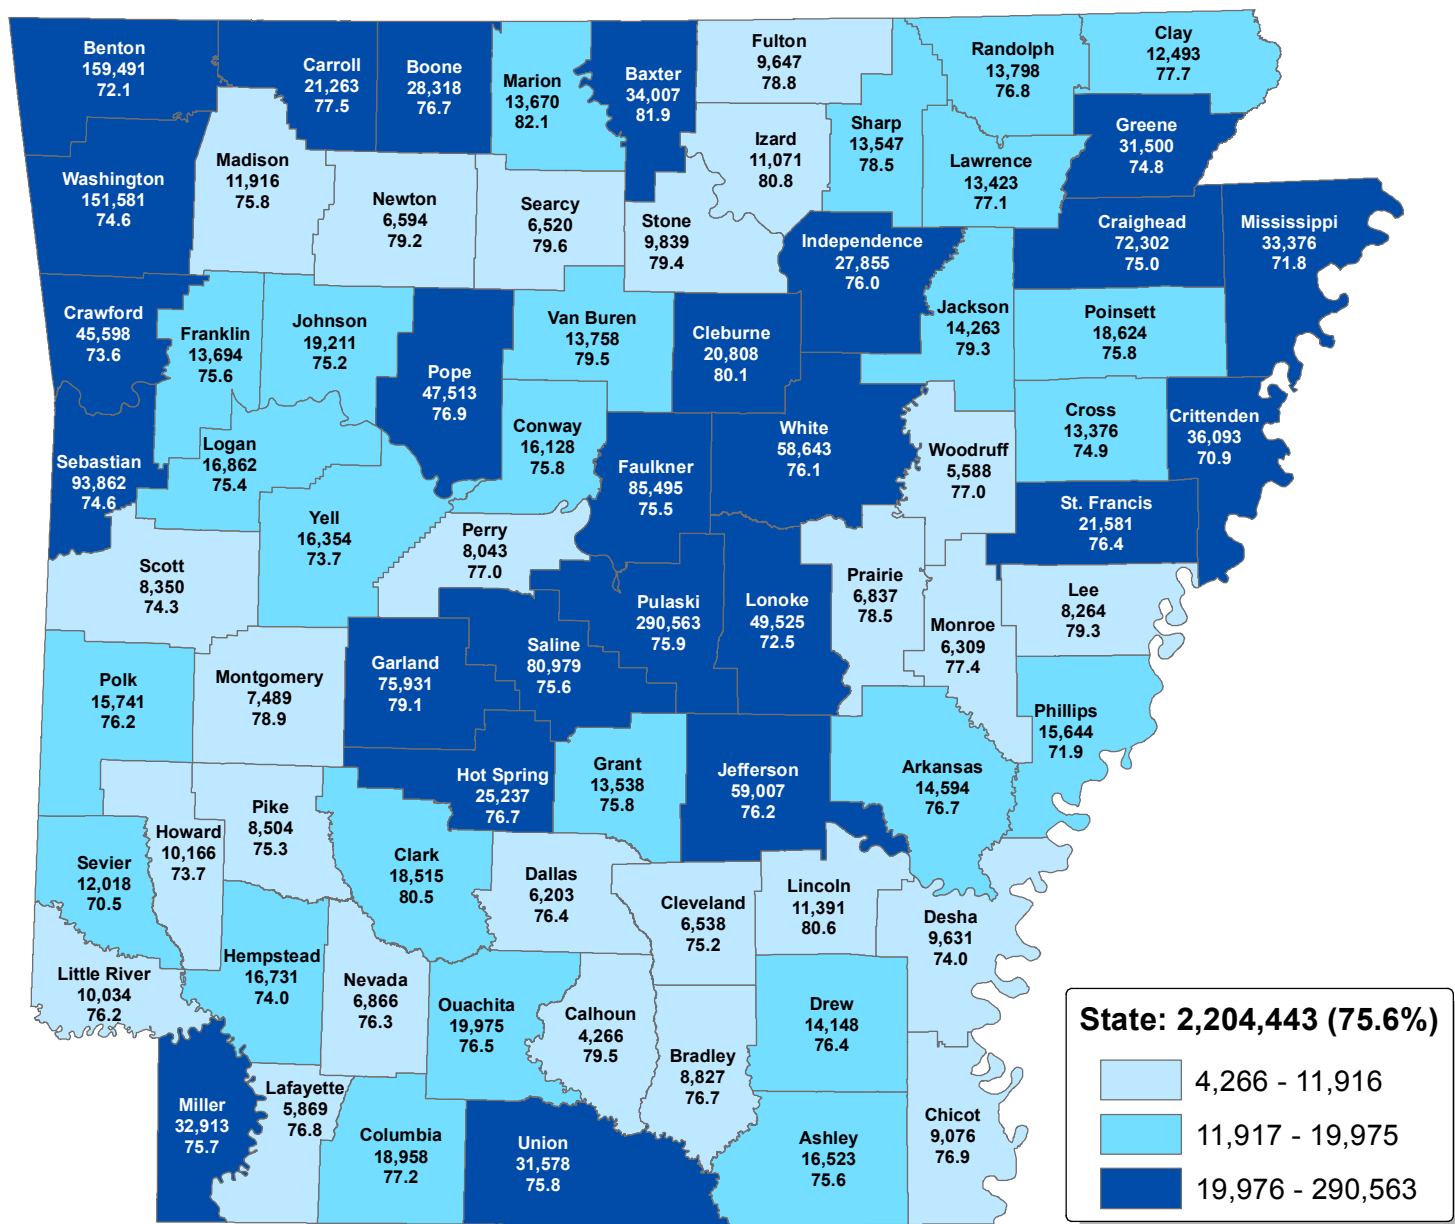

# Population 18 Years and Over, Number and Percent of County Total; Arkansas by County: 2010

Source: U.S. Census Bureau, 2010 Census. 2010 Census Redistricting Data (Public Law 94-171)

University of Arkansas at Little Rock  
 GIS Applications Laboratory  
 Institute for Economic Advancement  
<http://argis.ualr.edu>  
 (501) 569-8530