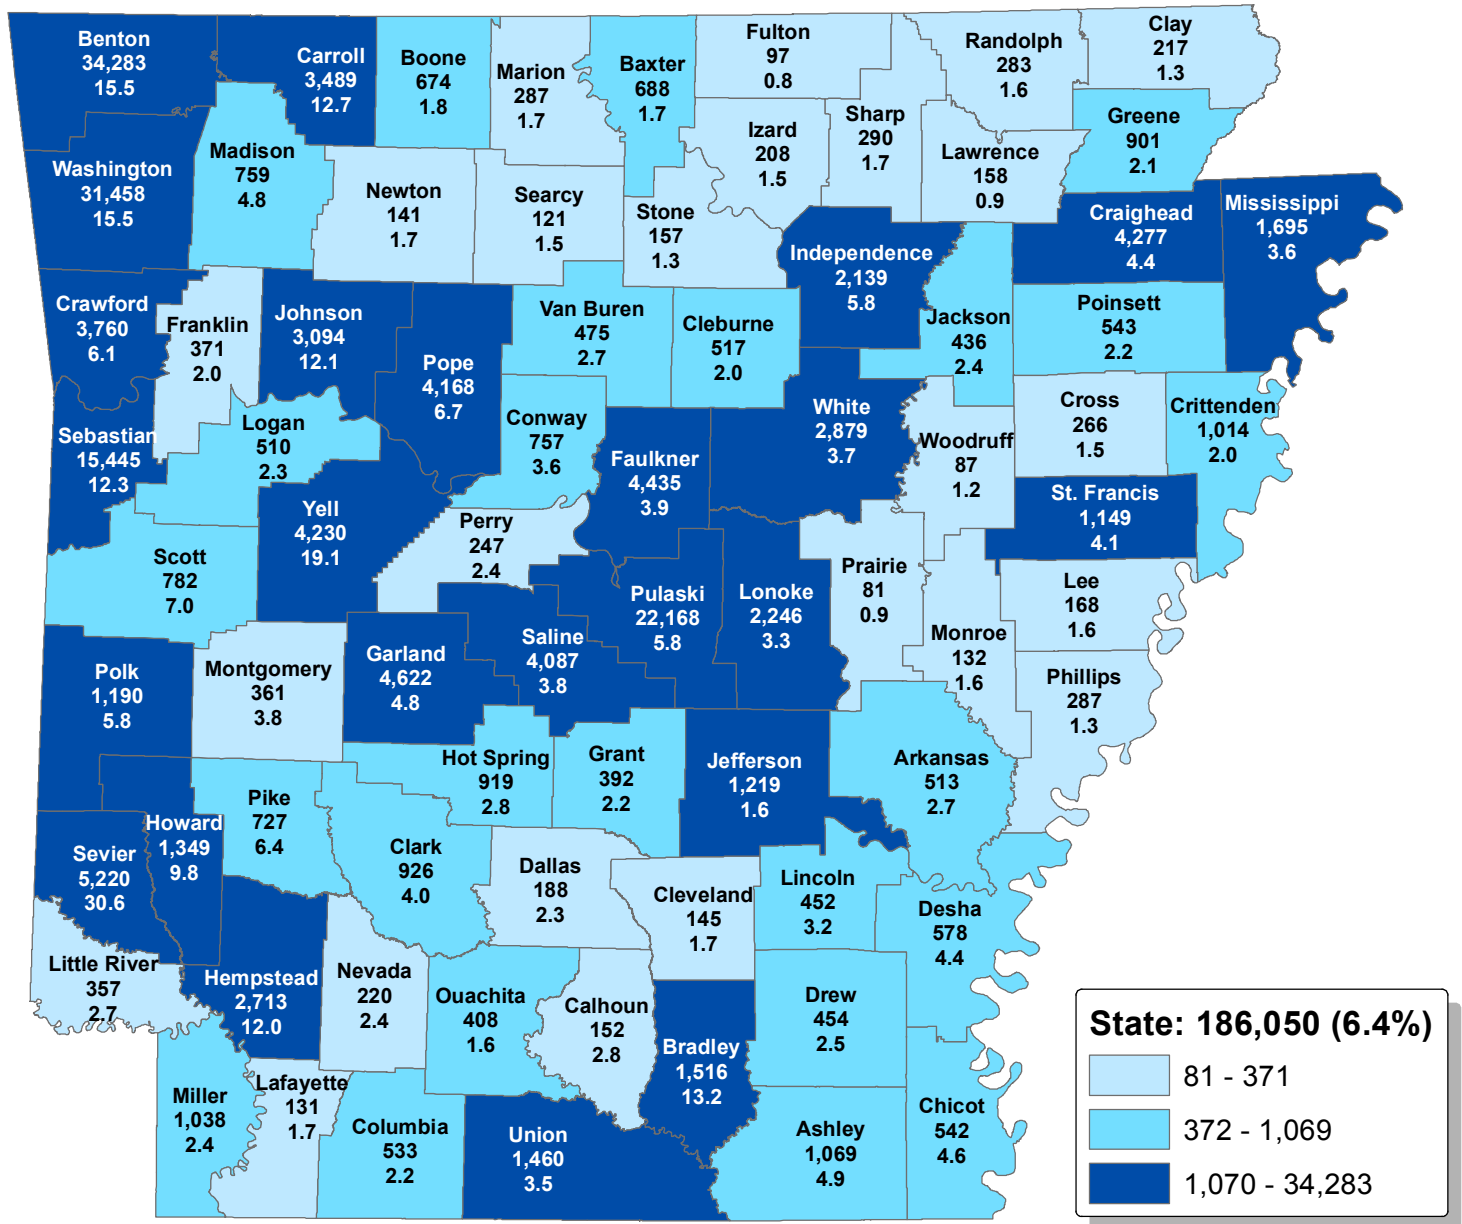

Hispanic Population, Number and Percent of County Total Population; Arkansas by County: 2010

Source: Source: U.S. Census Bureau, 2010 Census.
2010 Census Redistricting Data (Public Law 94-171)

University of Arkansas at Little Rock
GIS Applications Laboratory
Institute for Economic Advancement
<http://argis.uarl.edu>
(501) 569-8530