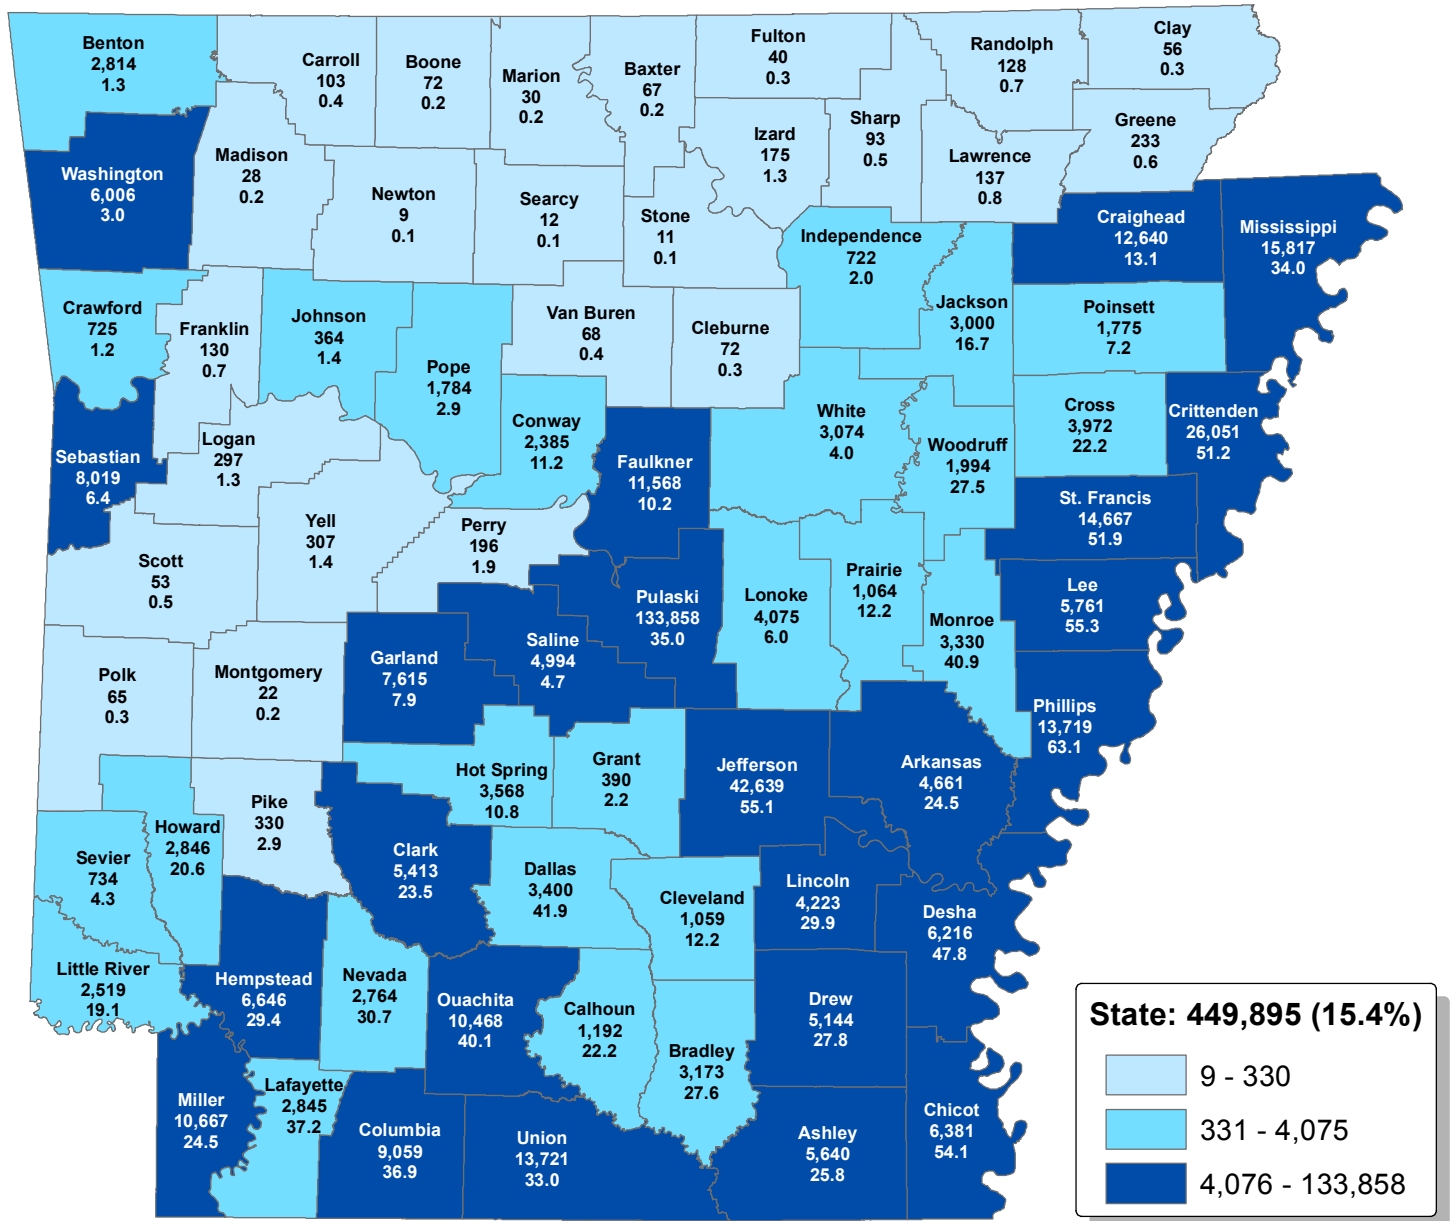

# Black Population\*, Number and Percent of County Total Population ; Arkansas by County: 2010

(\*one race only)

Source: U.S. Census Bureau, 2010 Census. 2010 Census Redistricting Data (Public Law 94-171)