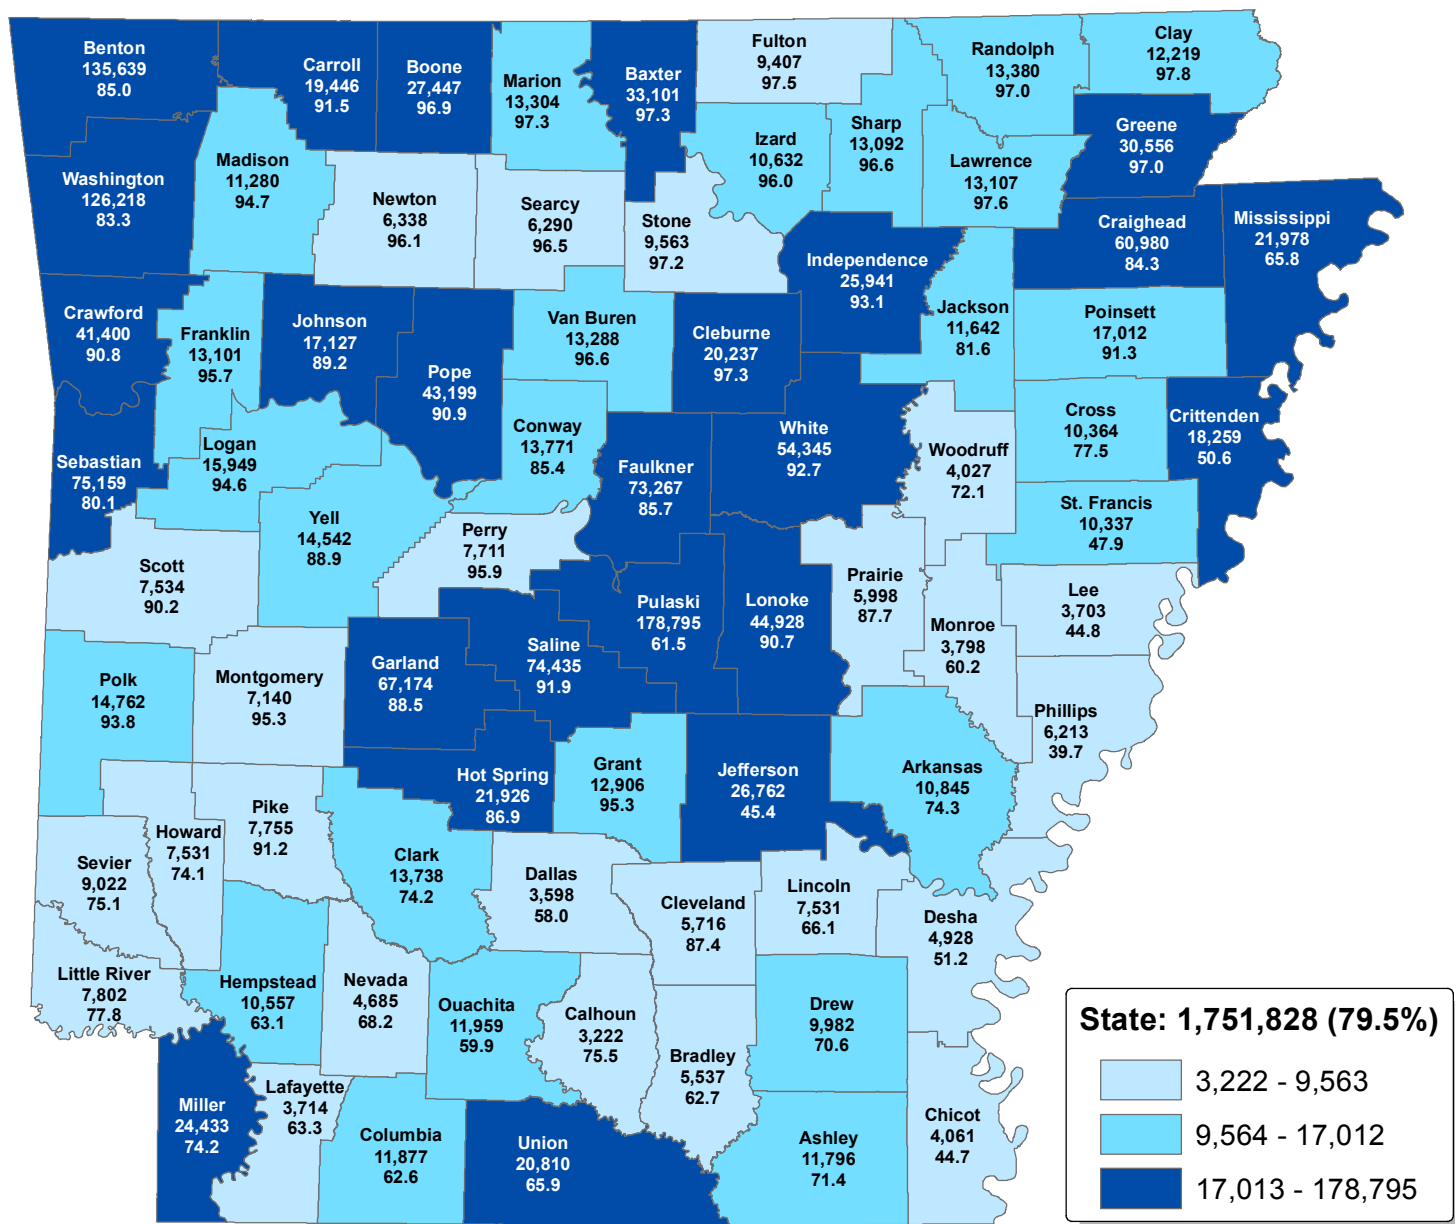

White Population*, 18 Years and Over, Number and Percent of County Population 18 Years and Over; Arkansas by County: 2010

(*one race only)

Source: U.S. Census Bureau, 2010 Census. 2010 Census Redistricting Data (Public Law 94-171)