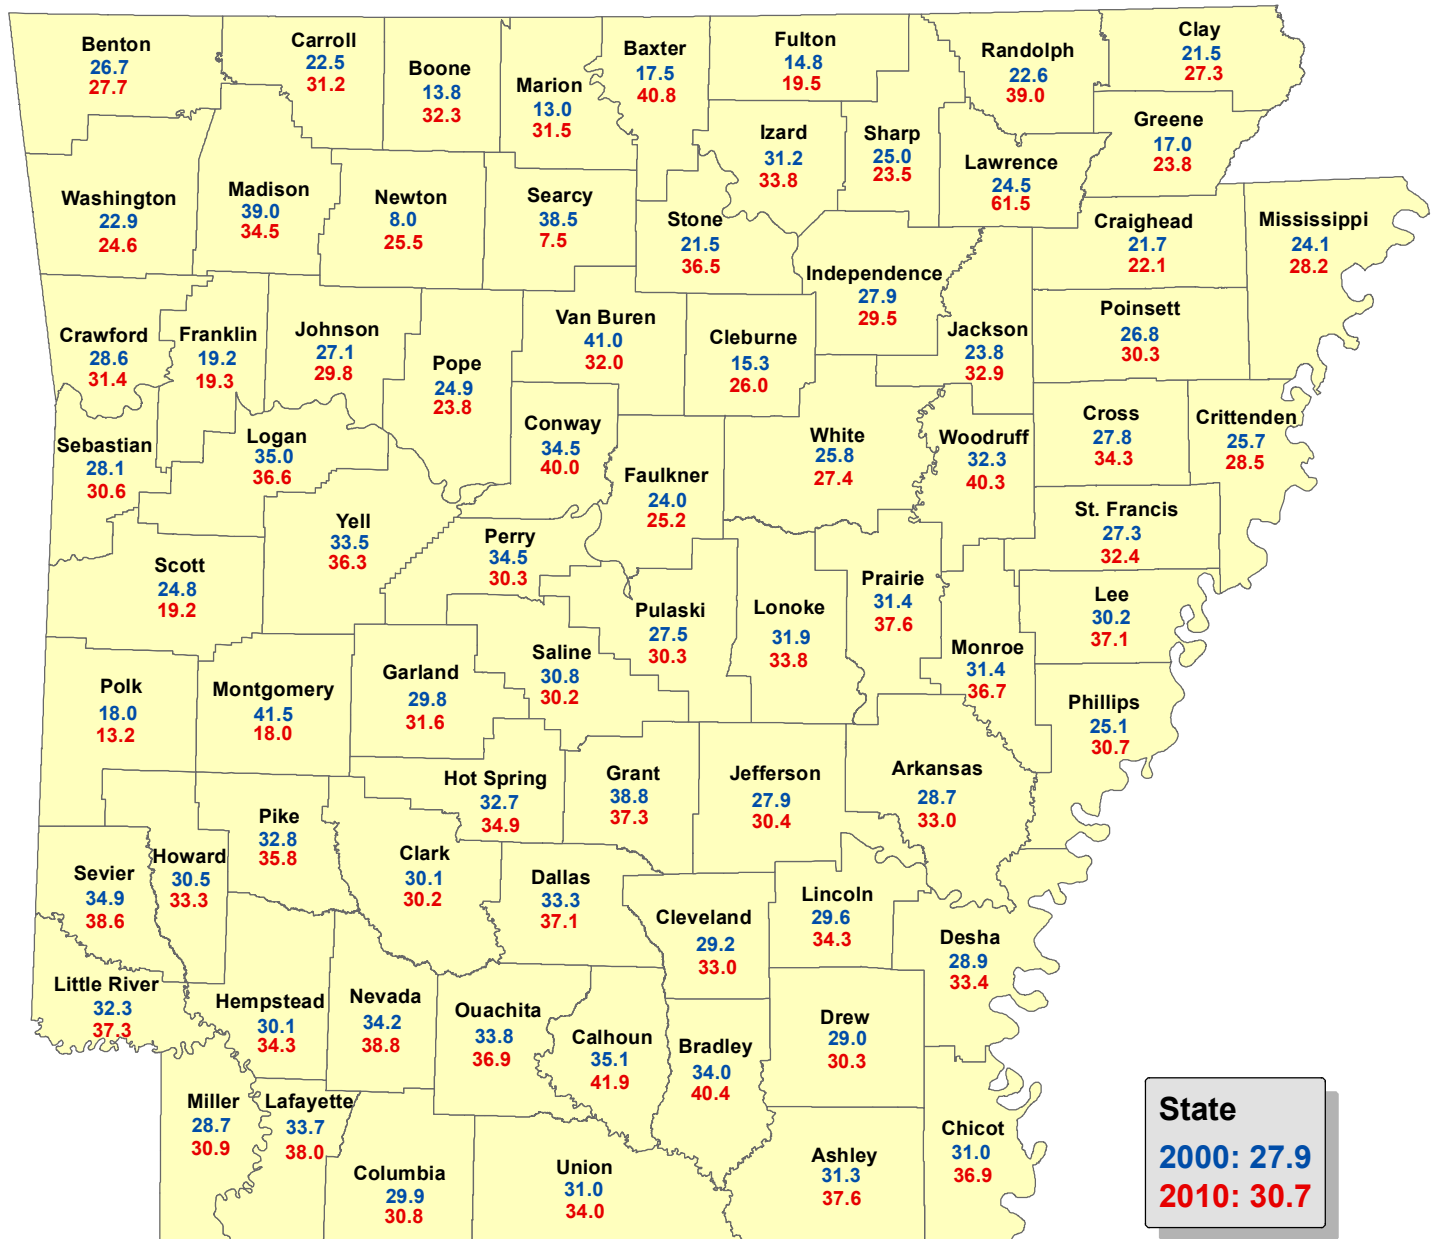

Median Age of Black Population*; Arkansas by County: 2000 and 2010 (*one race only)

Source: 2010 Census Summary File 1, Arkansas; prepared by U.S. Census Bureau, 2011, Census 2000 Summary File 1, prepared by the U.S. Bureau of the Census, U.S. Department of Commerce, Washington D.C., 2001