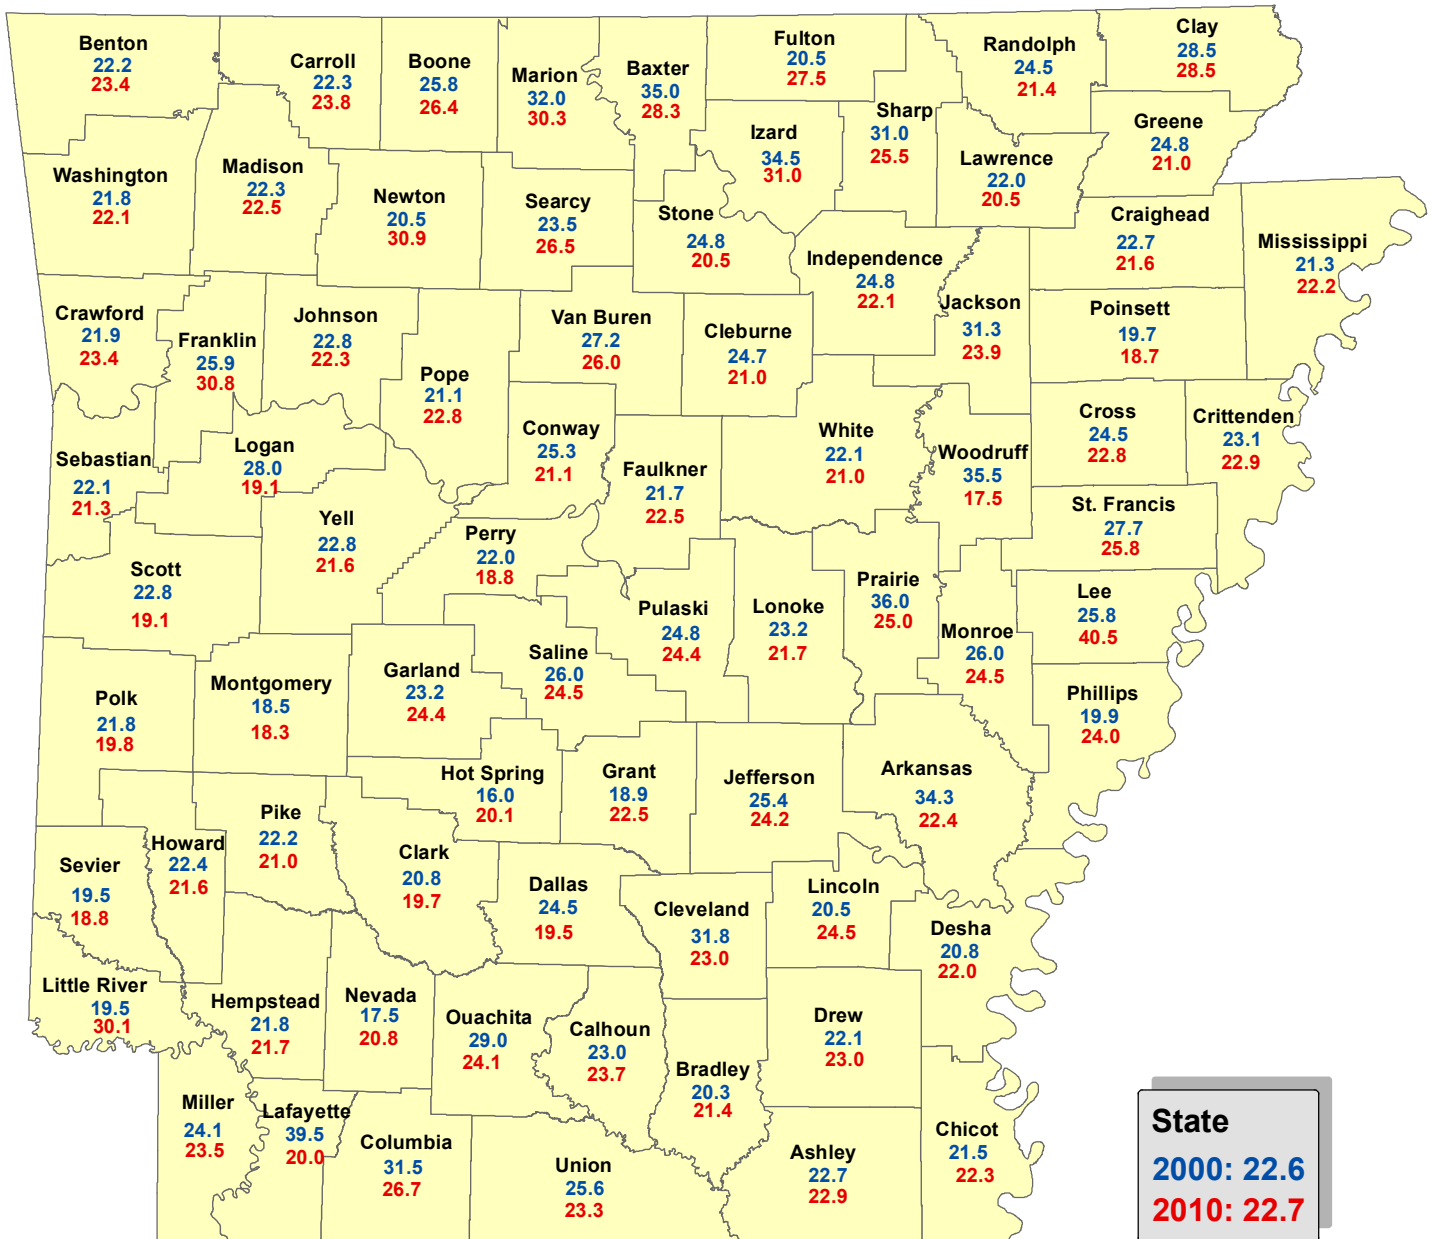

Median Age of Hispanic or Latino Female Population; Arkansas by County: 2000 and 2010

Source: 2010 Census Summary File 1, Arkansas; prepared by U.S. Census Bureau, 2011, Census 2000 Summary File 1, prepared by the U.S. Bureau of the Census, U.S. Department of Commerce, Washington D.C., 2001