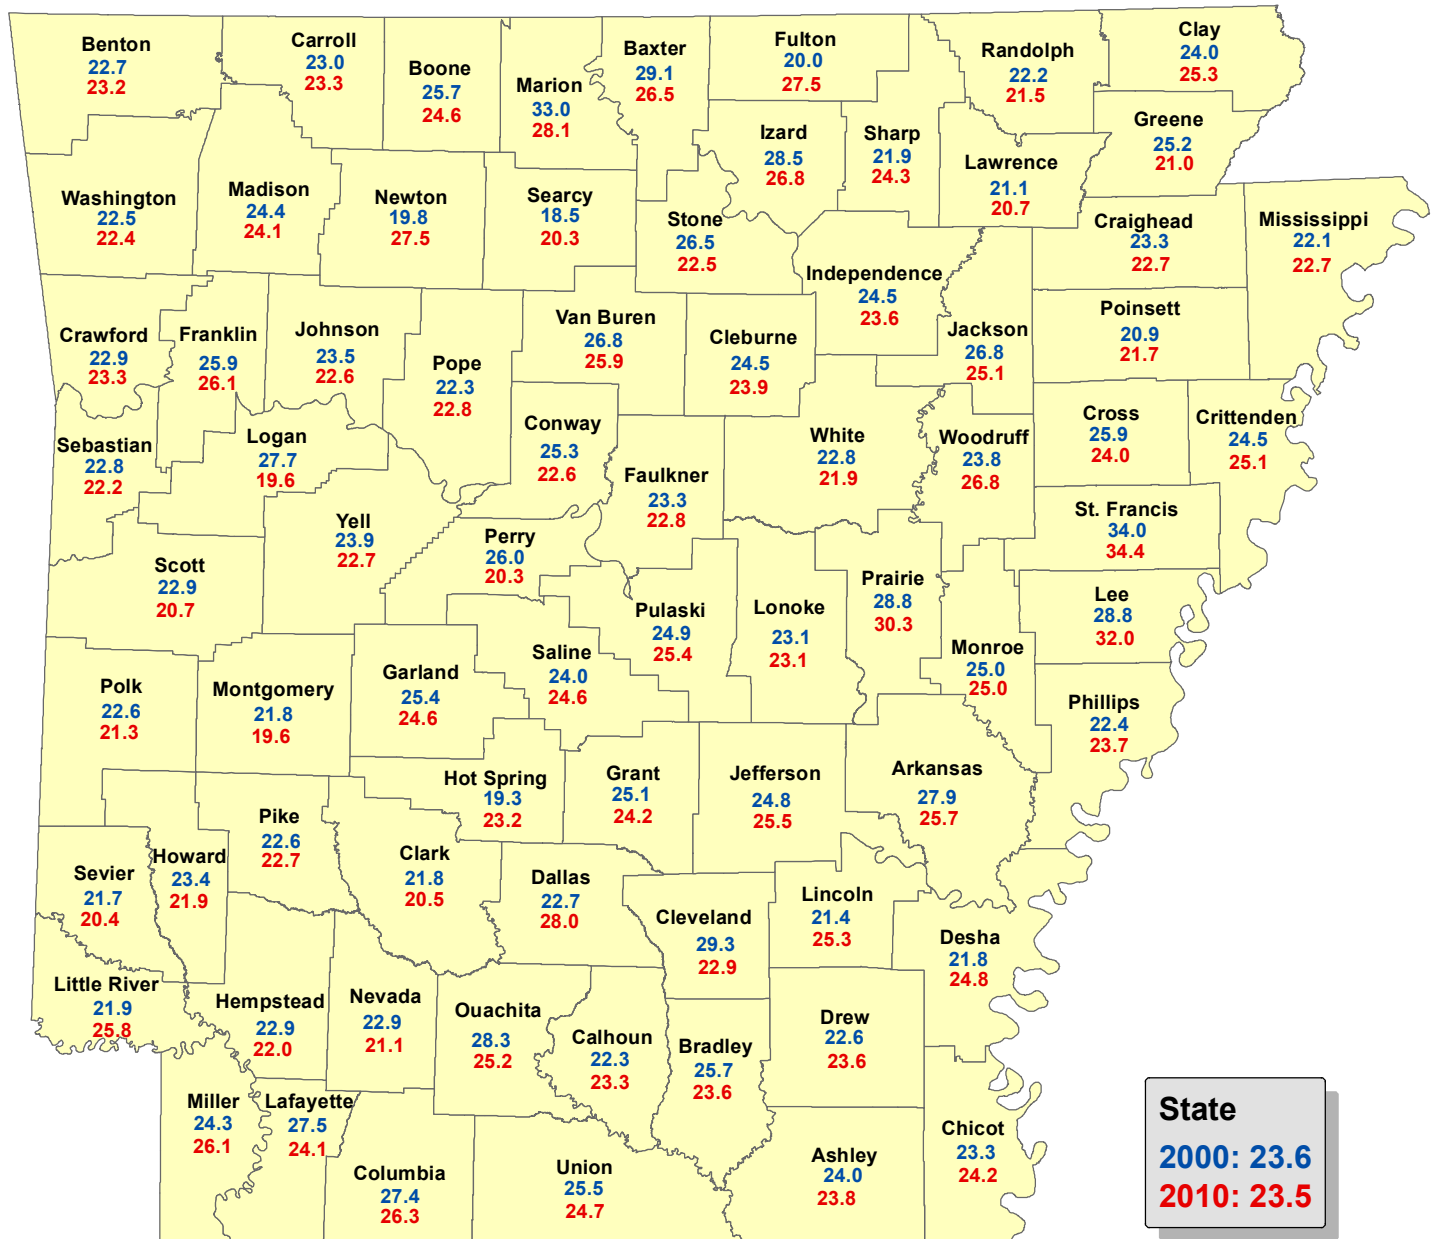

# Median Age of Hispanic or Latino Population; Arkansas by County: 2000 and 2010

Source: 2010 Census Summary File 1, Arkansas; prepared by U.S. Census Bureau, 2011, Census 2000 Summary File 1, prepared by the U.S. Bureau of the Census, U.S. Department of Commerce, Washington D.C., 2001