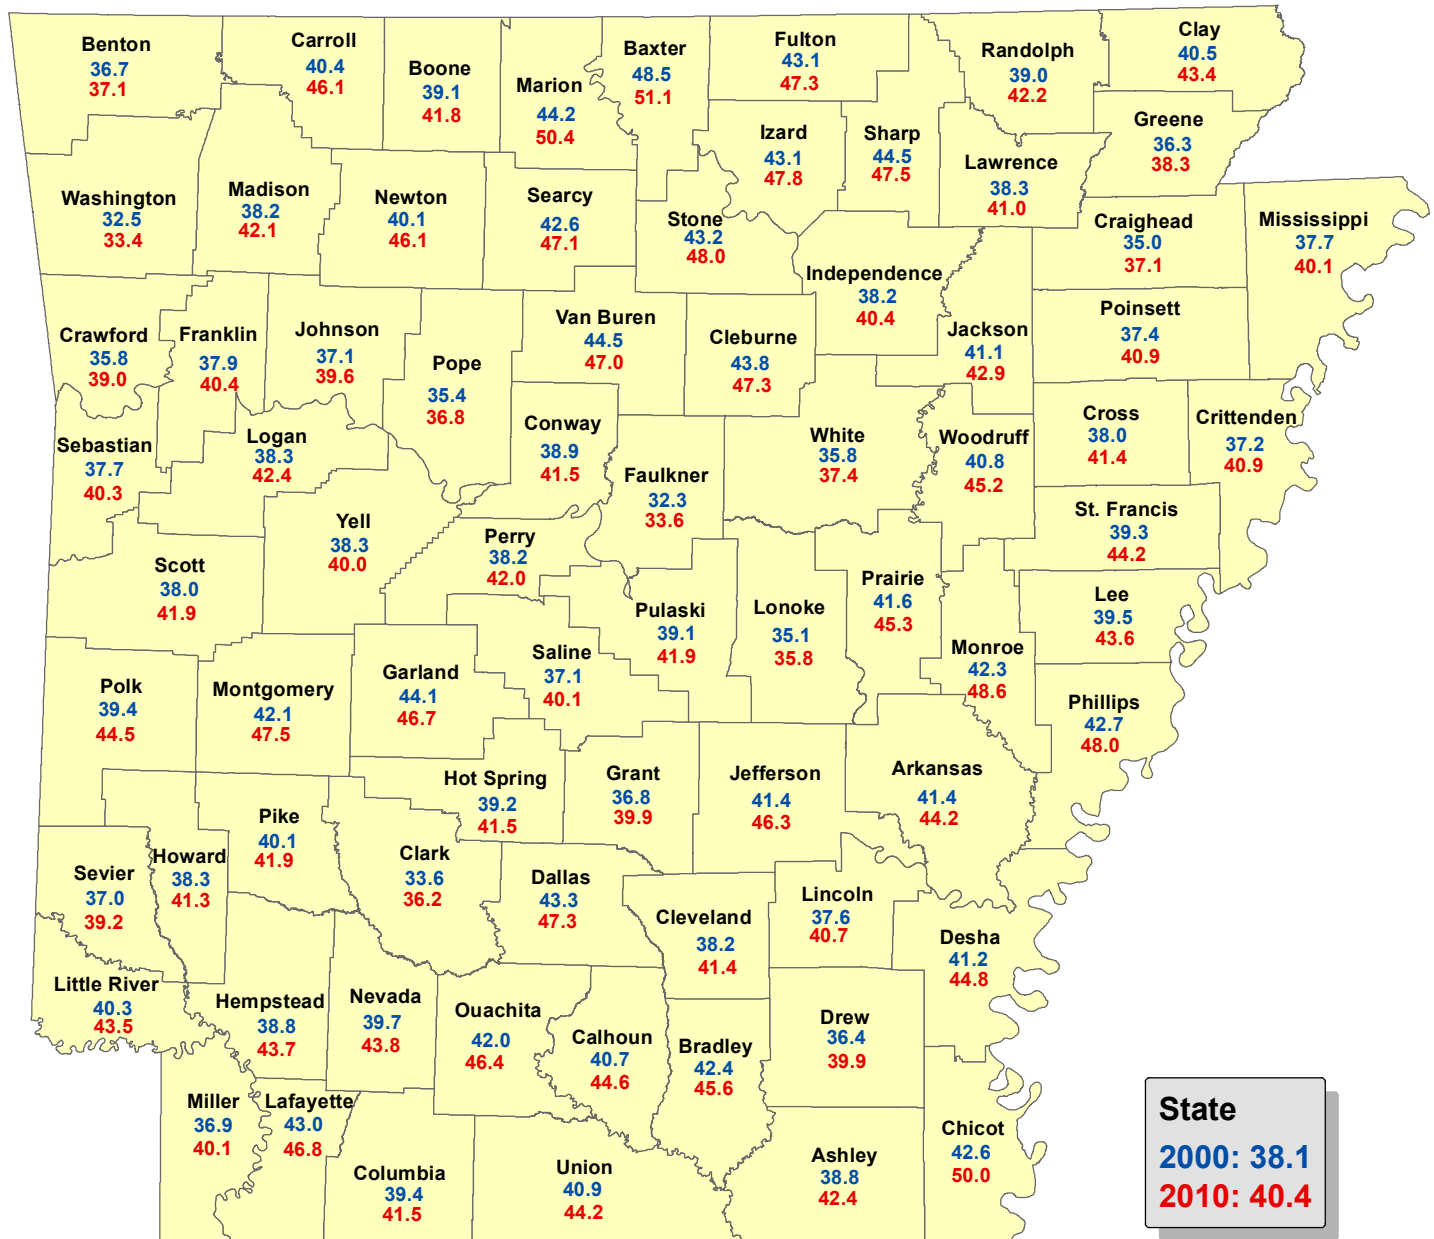

# Median Age of White Population\*; Arkansas by County: 2000 and 2010 (\*one race only)

Source: 2010 Census Summary File 1, Arkansas; prepared by U.S. Census Bureau, 2011, Census 2000 Summary File 1, prepared by the U.S. Bureau of the Census, U.S. Department of Commerce, Washington D.C., 2001