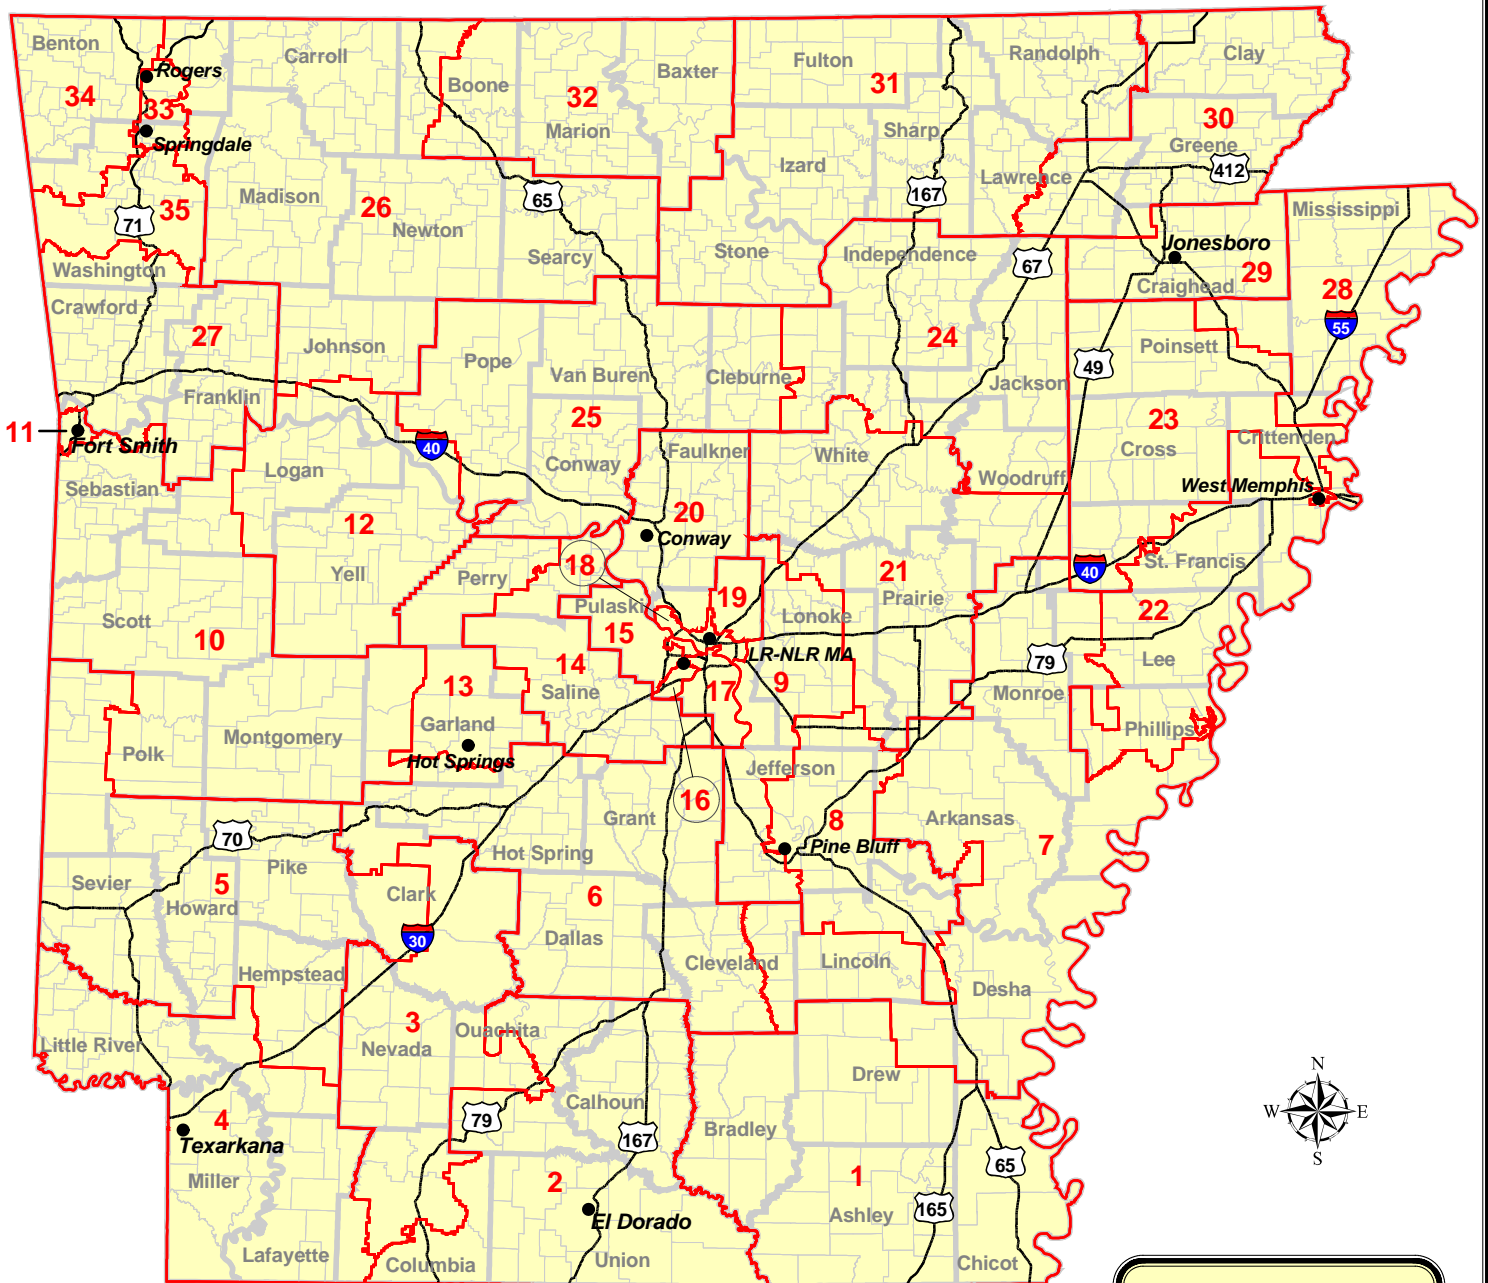

Arkansas Senate Districts: 1990

Source: The Arkansas Board of Apportionment

0 5 10 20 30 Miles

University of Arkansas at Little Rock
 GIS Applications Laboratory
<http://argis.uar.edu>
 (501) 569-8534