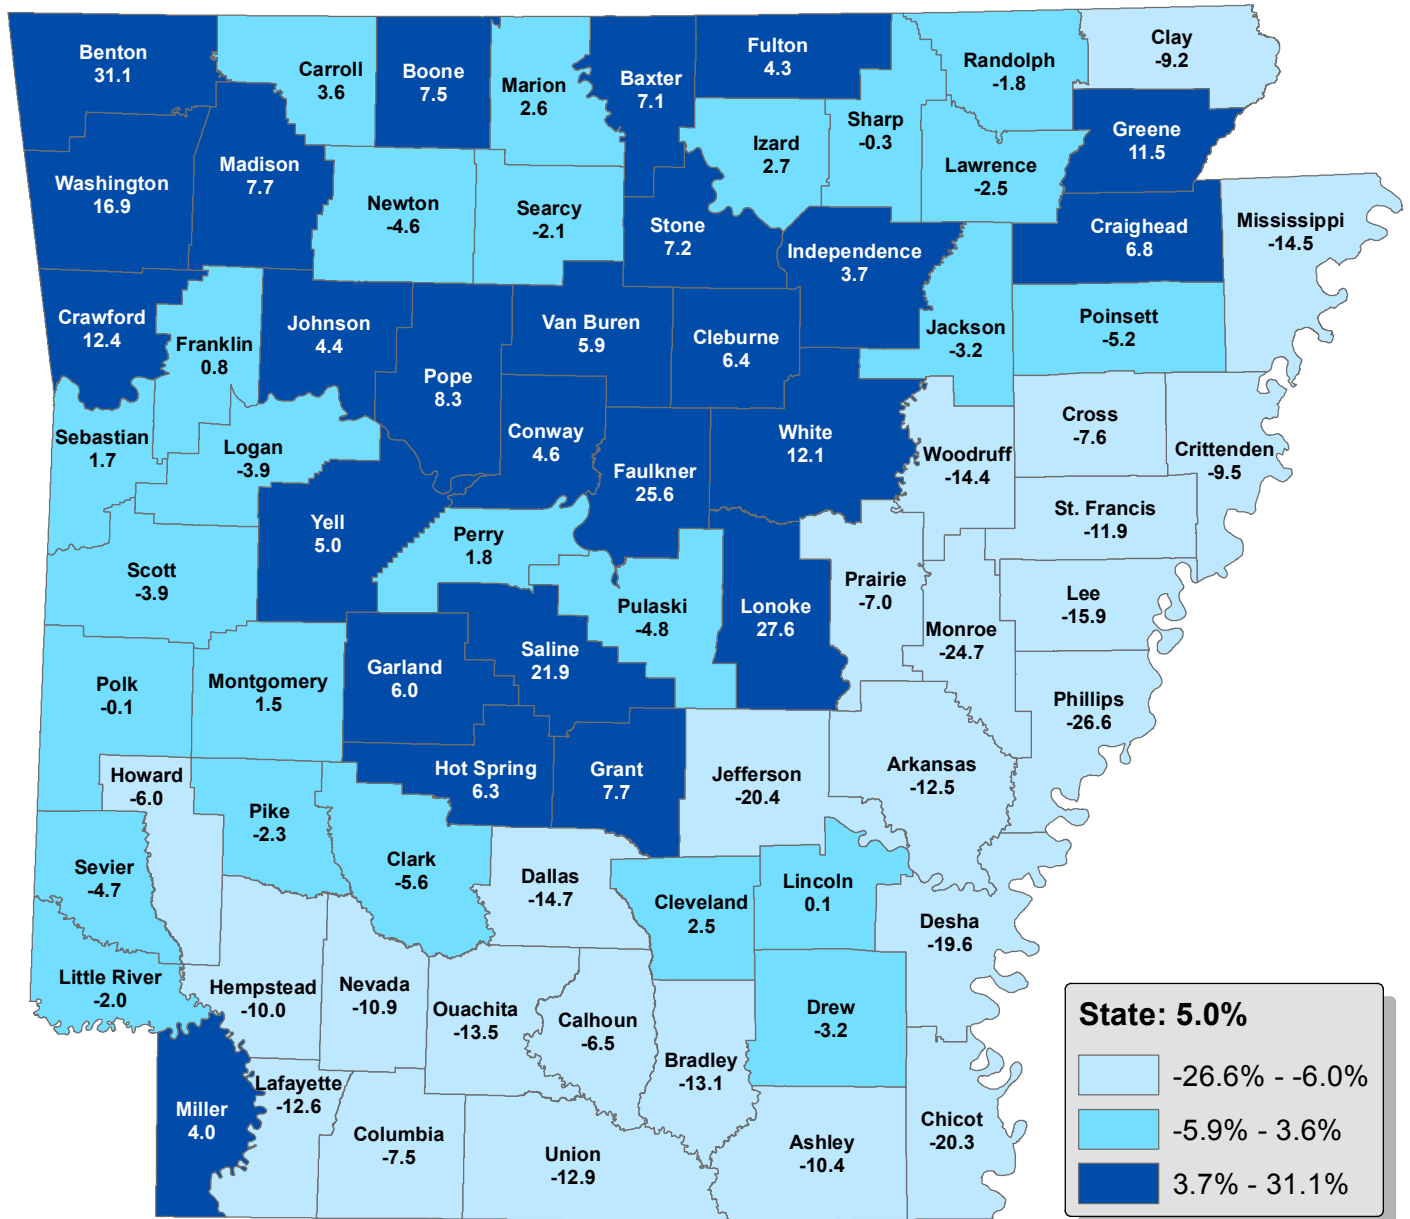

Percent Change in White Population*; Arkansas by County April 1, 2000 - April 1, 2010

(*one race only)

Source: 2010 Census Summary File 1, Arkansas; prepared by U.S. Census Bureau, 2011, Census 2000 Summary File 1, prepared by the U.S. Bureau of the Census, U.S. Department of Commerce, Washington D.C., 2001