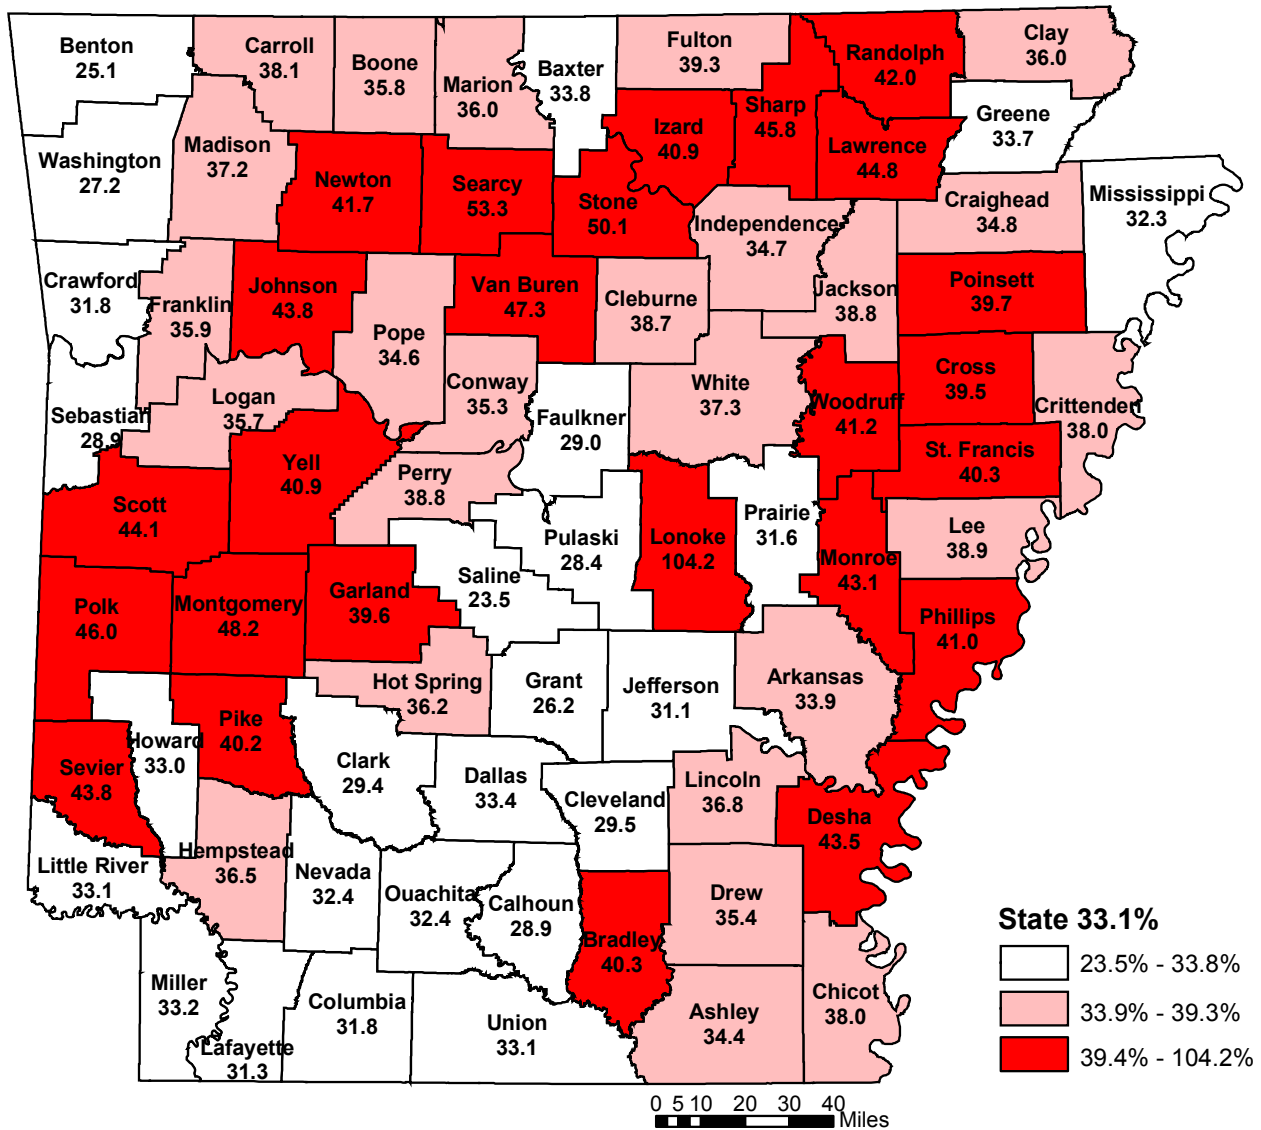

Percent of Population Below 19 Years of Age Enrolled in ARKIDS 1st A & B: June 2003

University of Arkansas at Little Rock
 GIS Applications Laboratory
 Institute for Economic Advancement
<http://argis.uarl.edu>
 (501) 569-8534