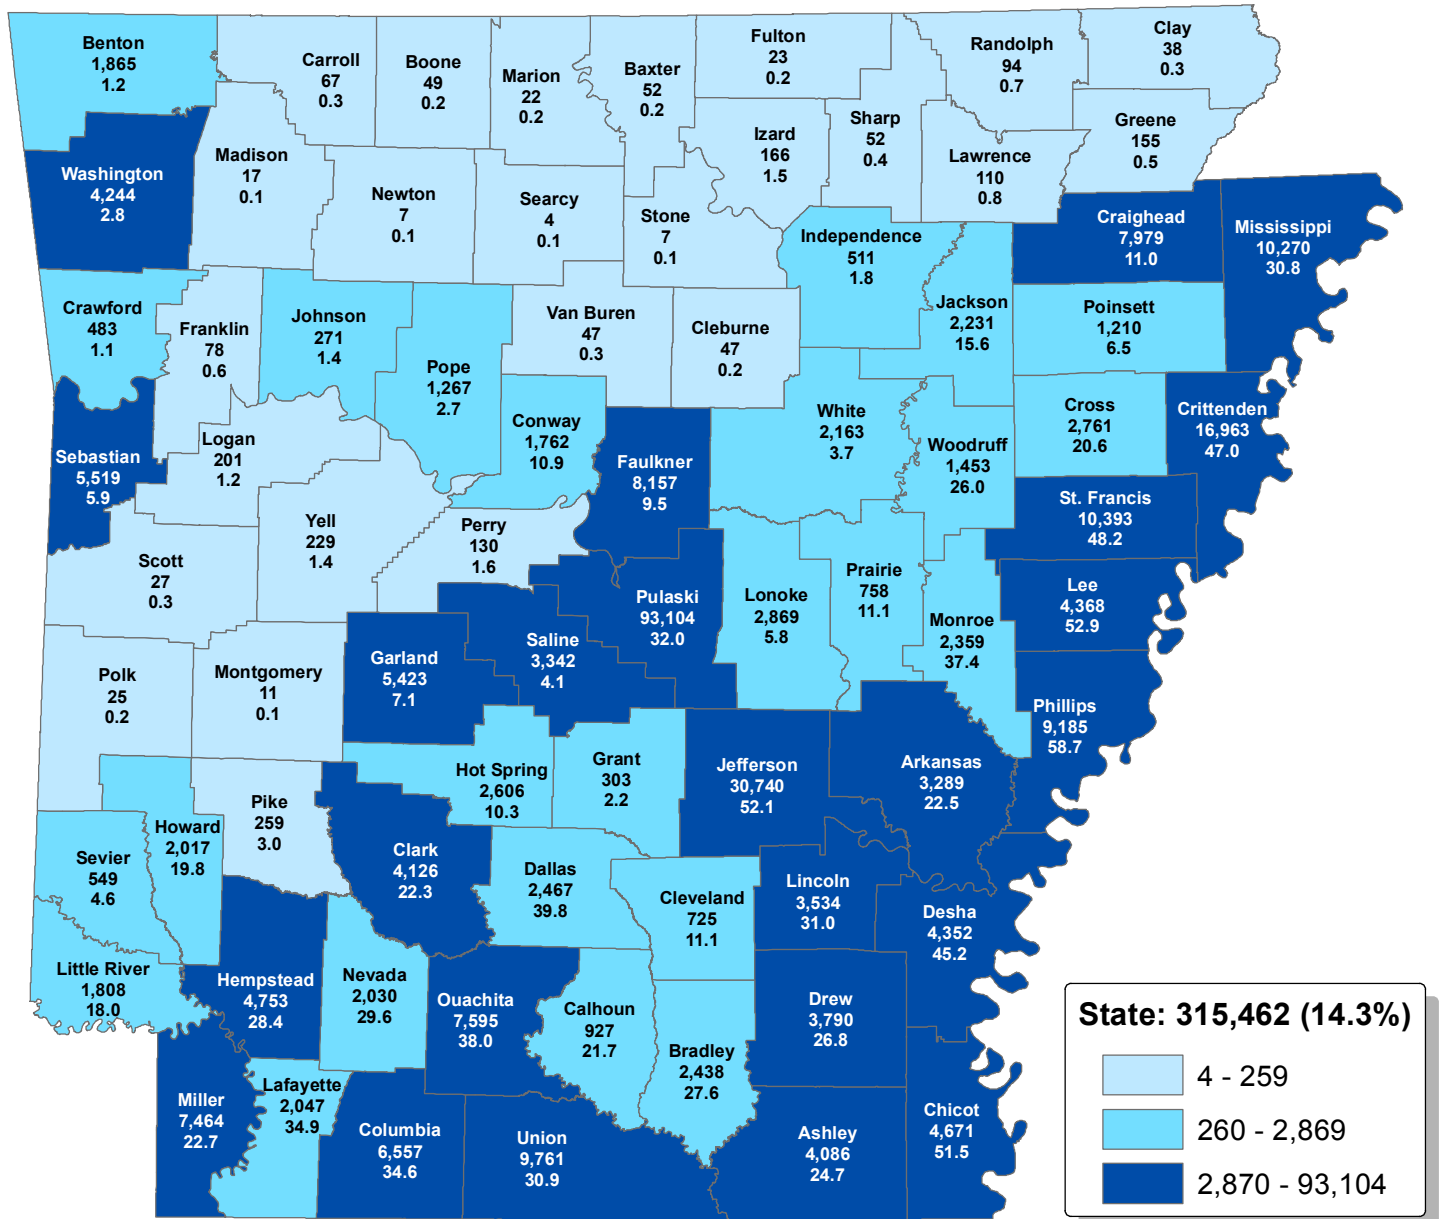

Black Population*, 18 Years and Over, Number and Percent of County Population 18 Years and Over; Arkansas by County: 2010

(*one race only)

Source: U.S. Census Bureau, 2010 Census. 2010 Census Redistricting Data (Public Law 94-171)