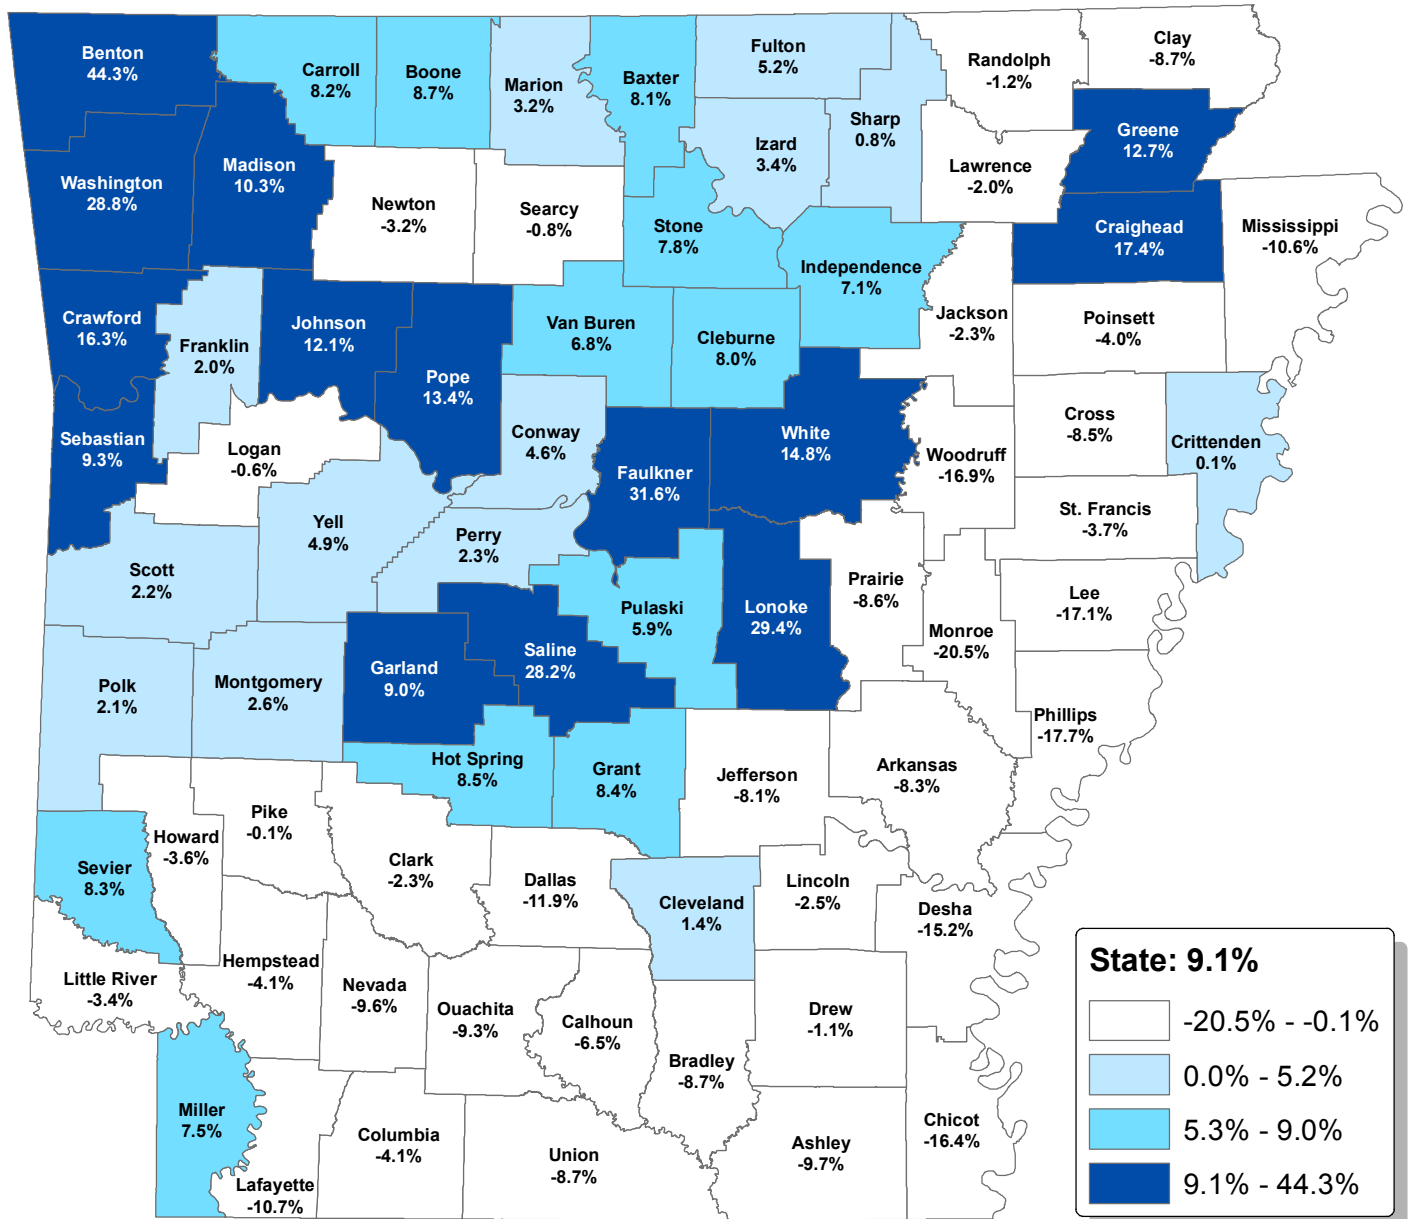

Percent Change in Total Population; Arkansas by County; April 1, 2000 - April 1, 2010

Source: U.S. Census Bureau, 2010 Census. 2010 Census Redistricting Data (Public Law 94-171)

University of Arkansas at Little Rock
 GIS Applications Laboratory
 Institute for Economic Advancement
<http://argis.ualr.edu>
 (501) 569-8530