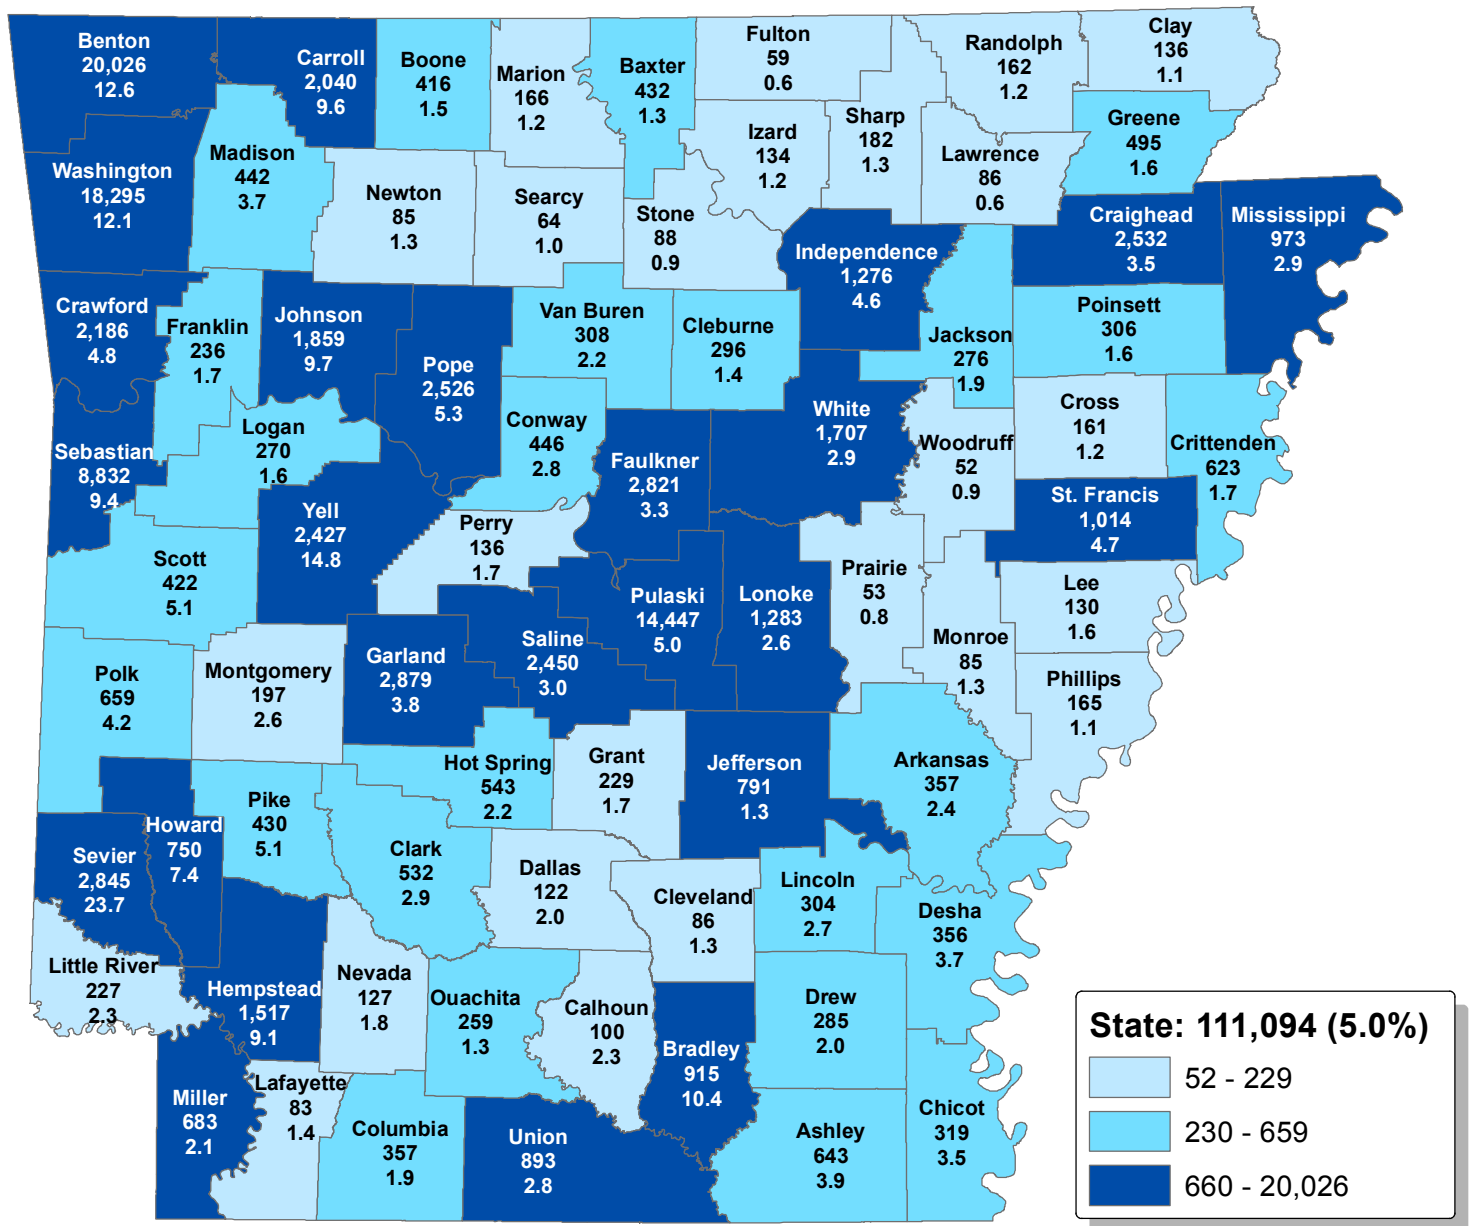

Hispanic Population, 18 Years and Over, Number and Percent of County Population 18 Years and Over; Arkansas by County: 2010

Source: Source: U.S. Census Bureau, 2010 Census. 2010 Census Redistricting Data (Public Law 94-171)