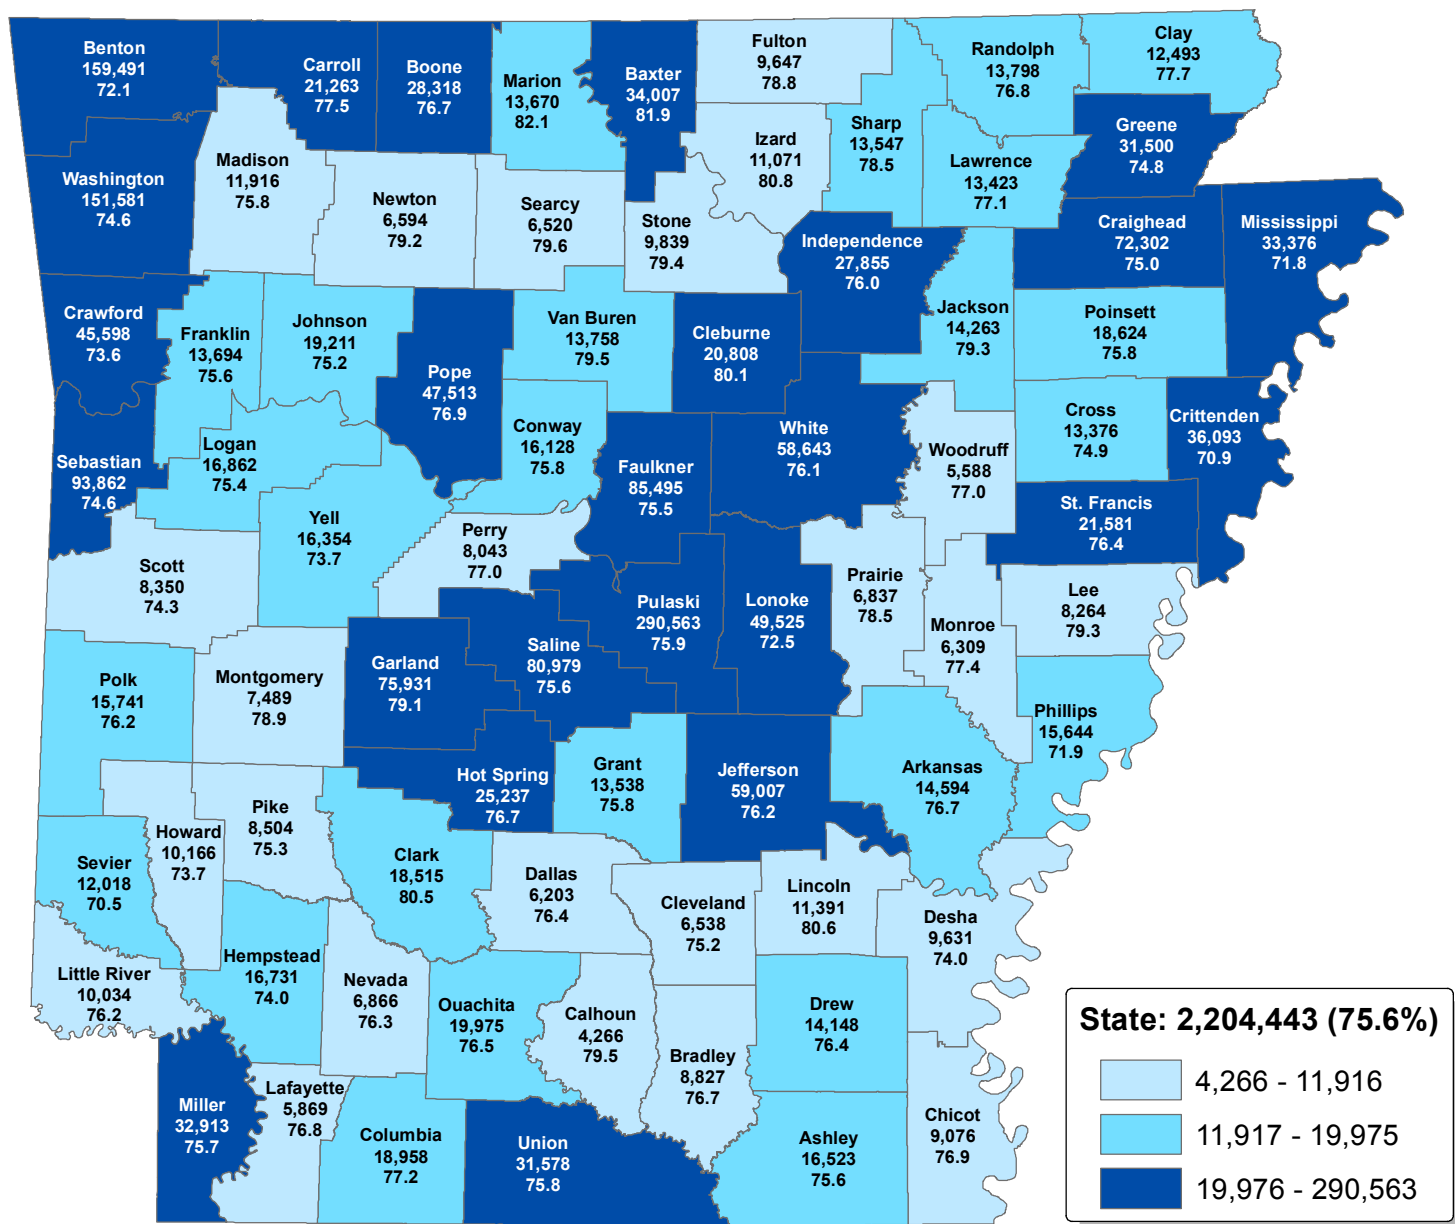

Population 18 Years and Over, Number and Percent of County Total; Arkansas by County: 2010

Source: U.S. Census Bureau, 2010 Census. 2010 Census Redistricting Data (Public Law 94-171)

University of Arkansas at Little Rock
 GIS Applications Laboratory
 Institute for Economic Advancement
<http://argis.ualr.edu>
 (501) 569-8530