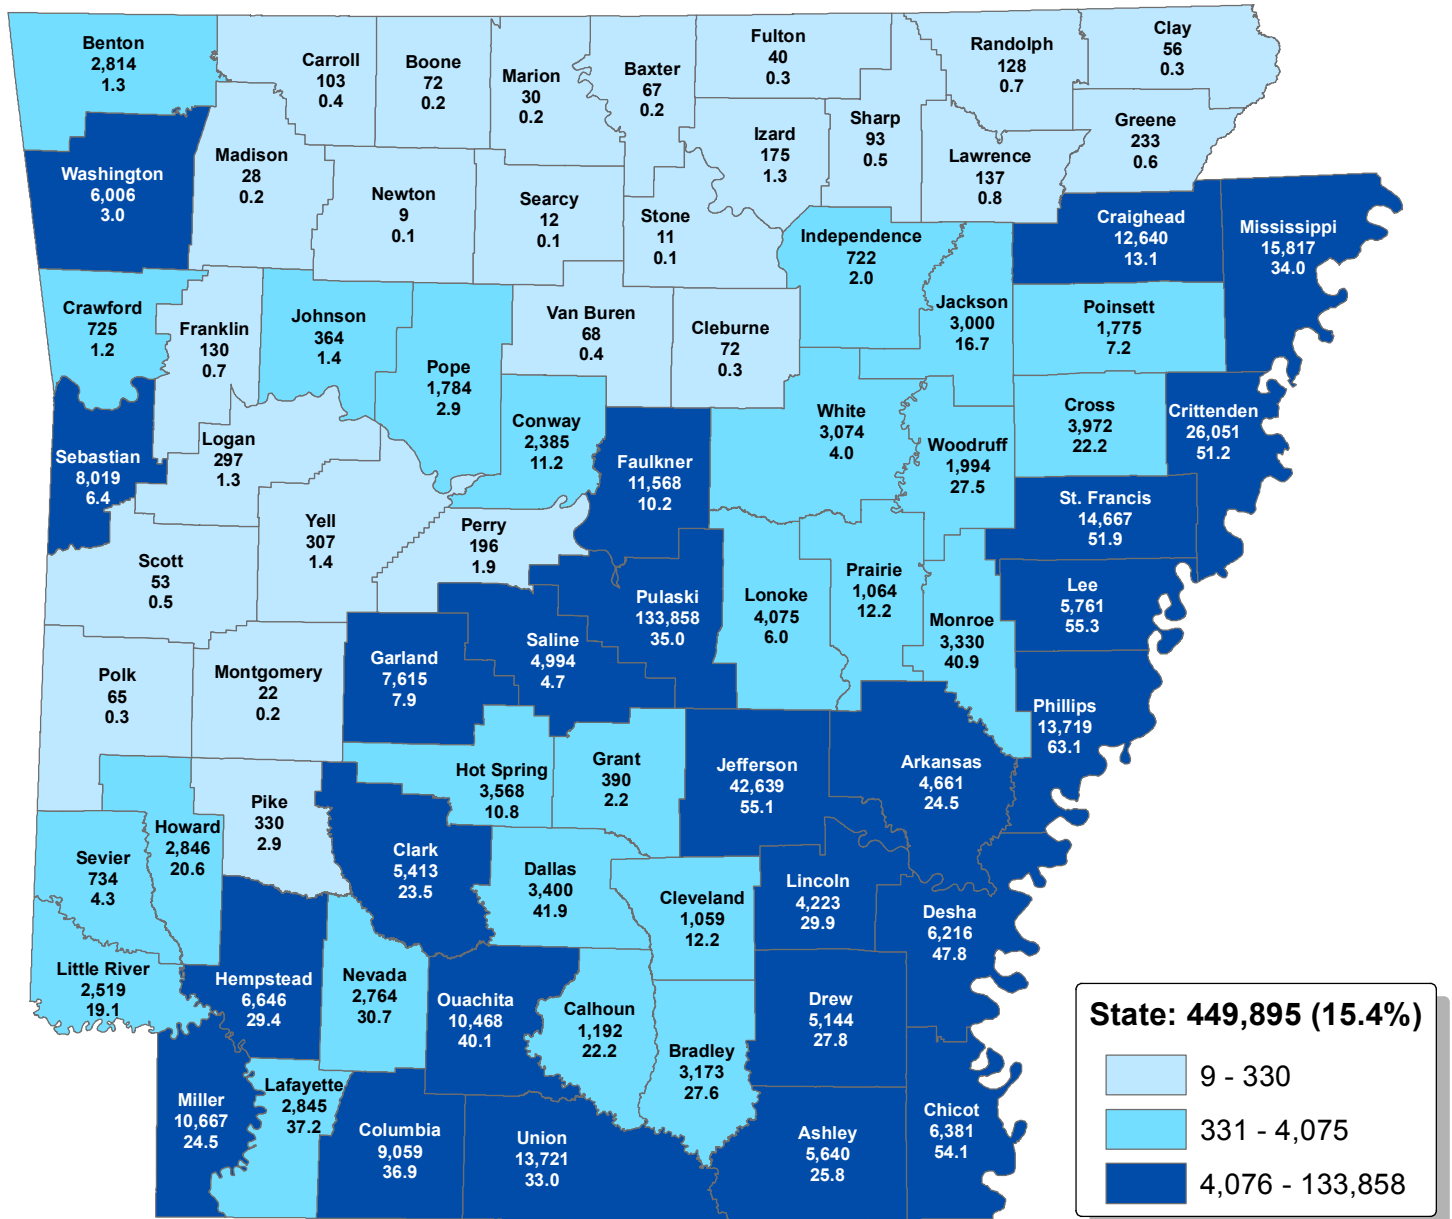

# Black Population\*, Number and Percent of County Total Population ; Arkansas by County: 2010

(\*one race only)

Source: U.S. Census Bureau, 2010 Census. 2010 Census Redistricting Data (Public Law 94-171)