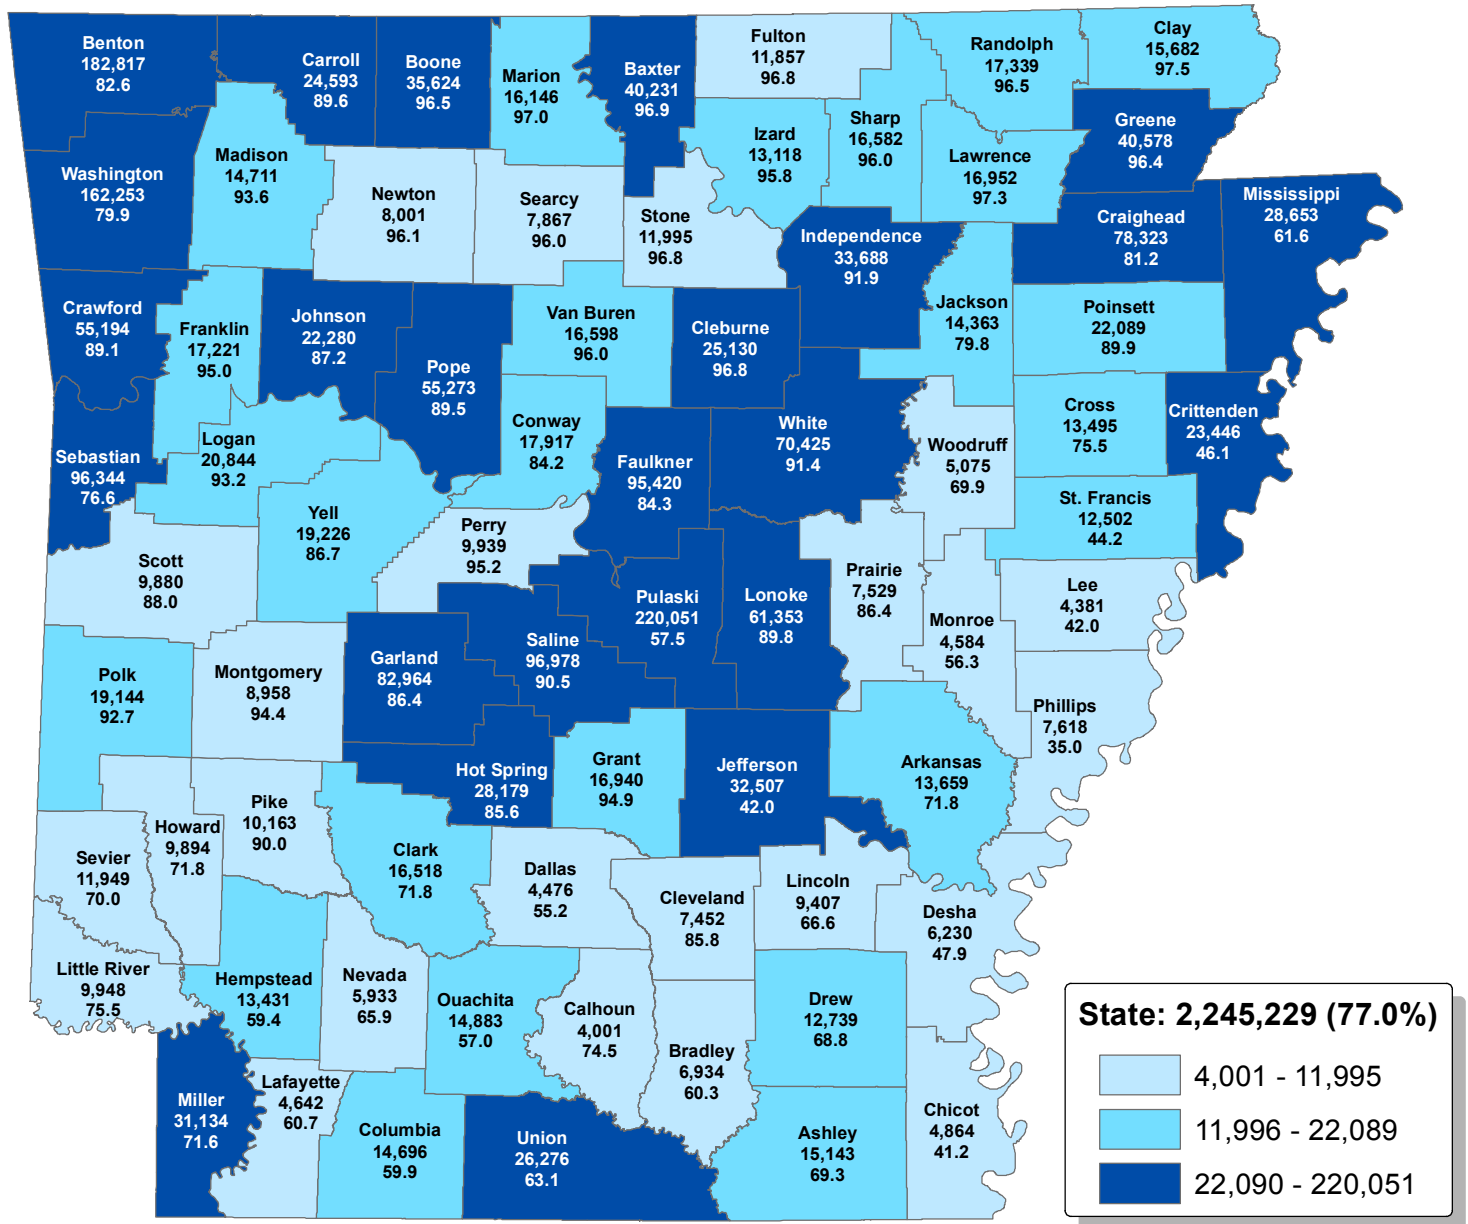

White Population*, Number and Percent of County Total Population ; Arkansas by County: 2010

(*one race only)

Source: U.S. Census Bureau, 2010 Census. 2010 Census Redistricting Data (Public Law 94-171)